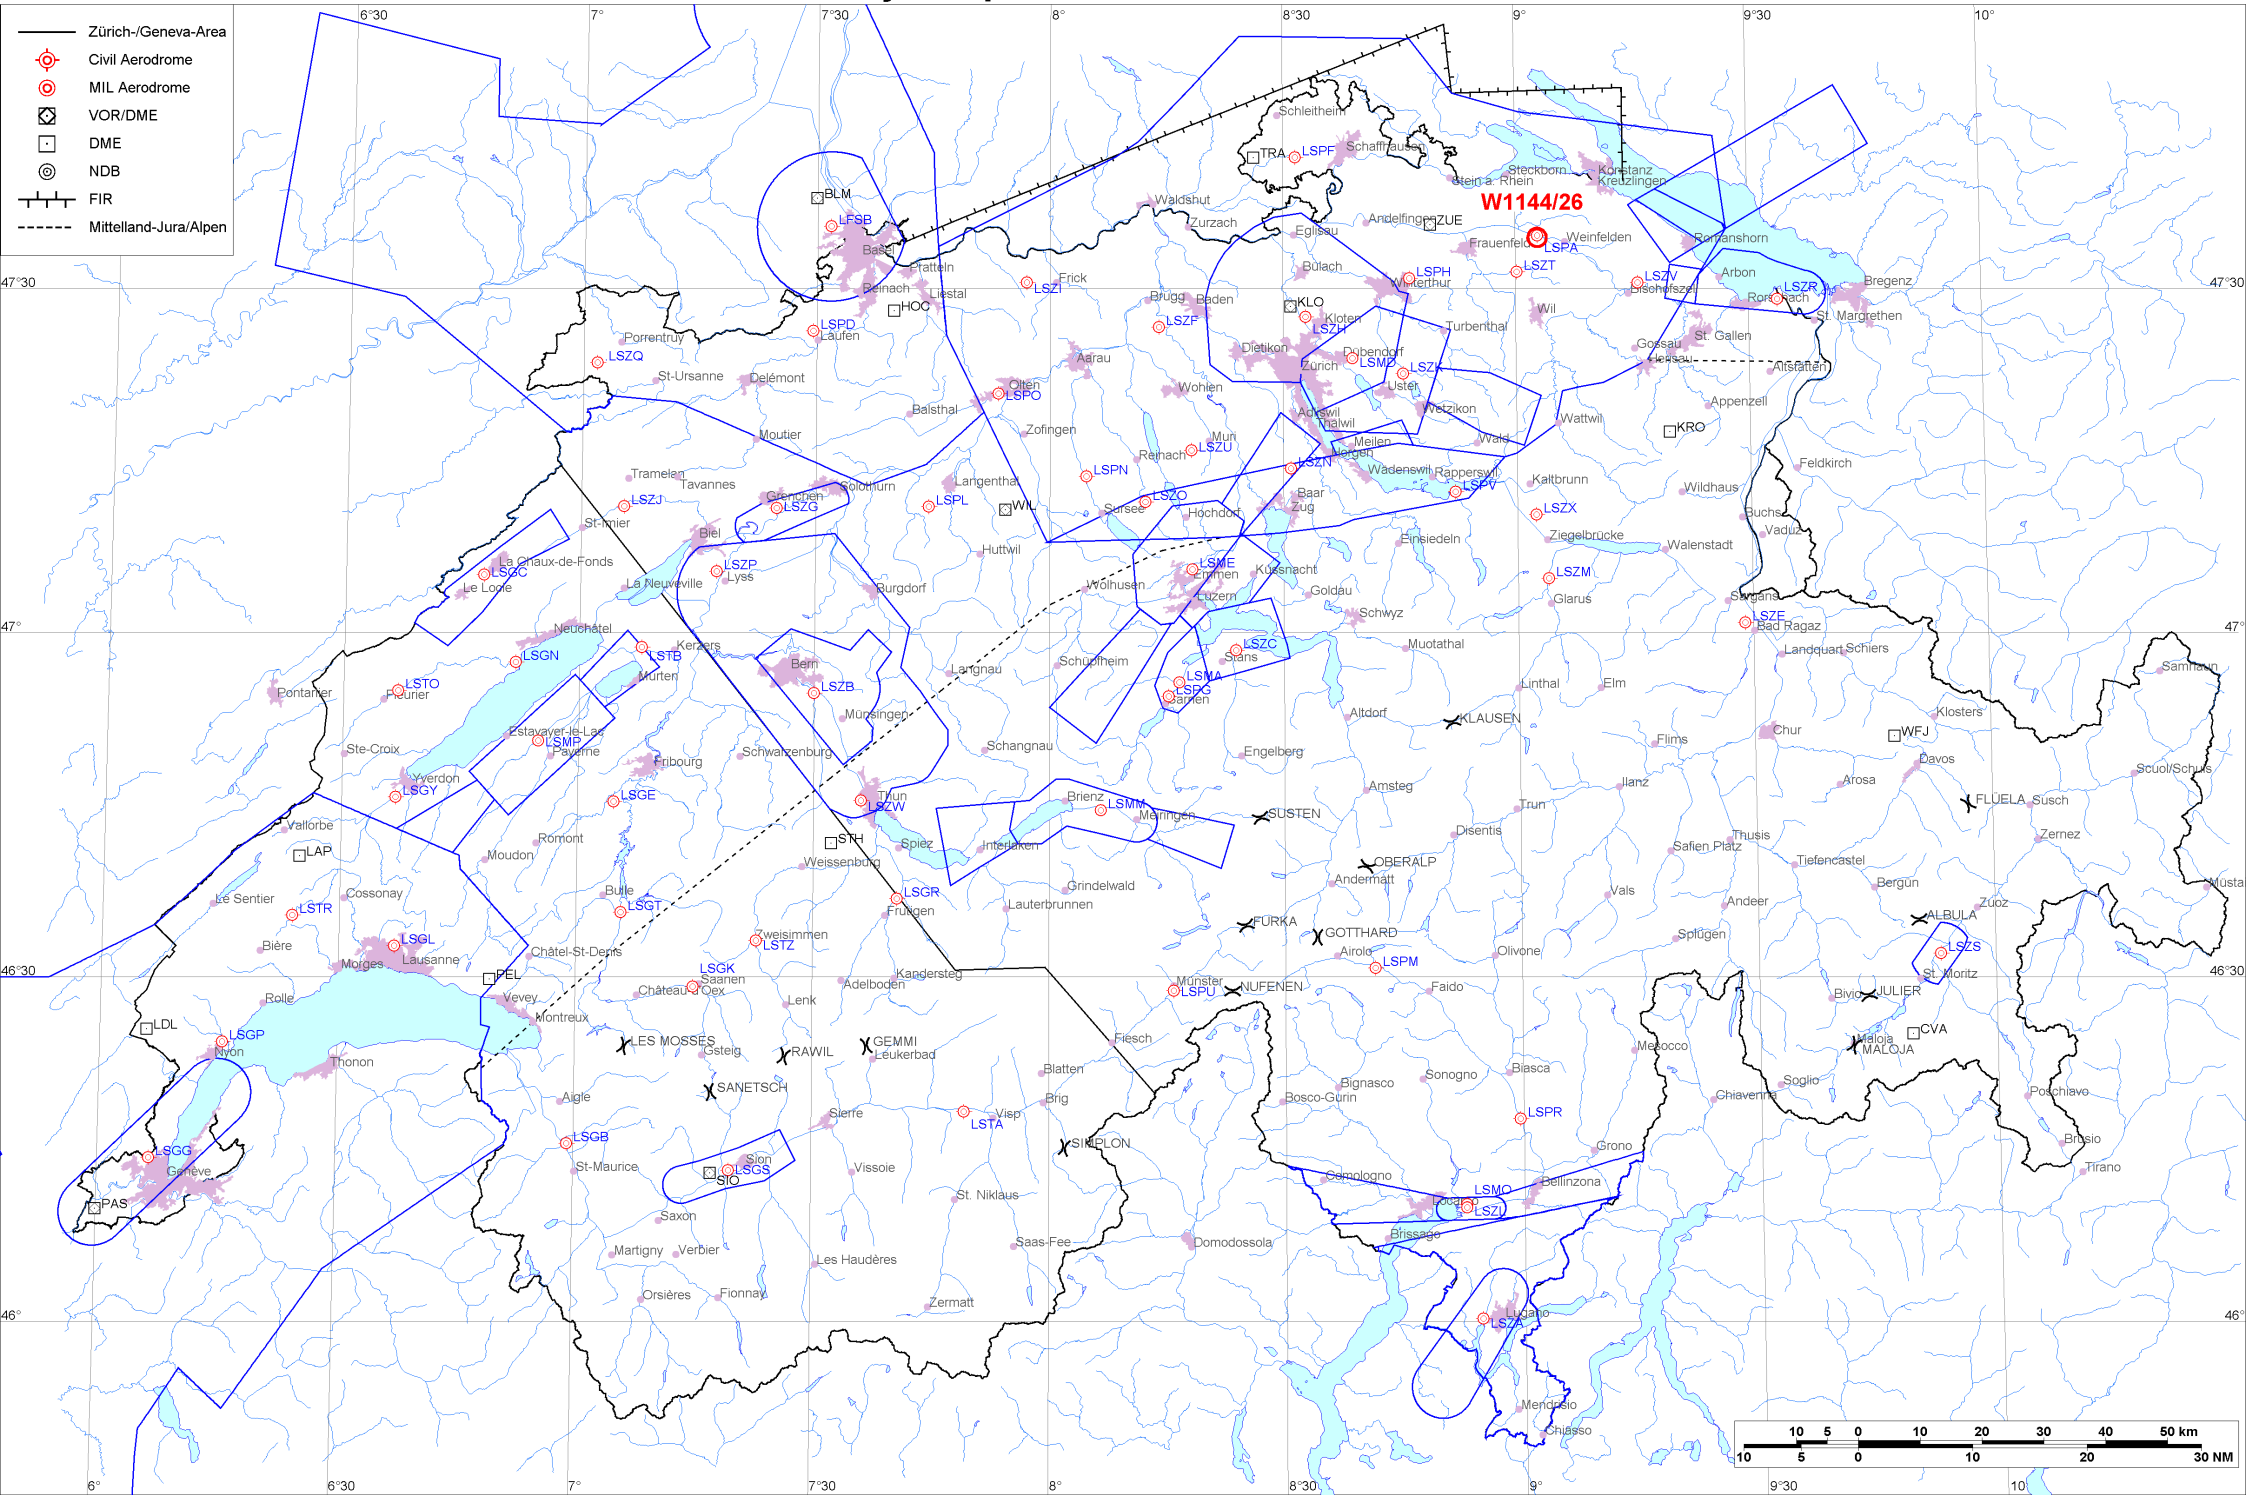

- Zürich-/Geneva-Area
- ⊕ Civil Aerodrome
- ⊙ MIL Aerodrome
- ⊠ VOR/DME
- DME
- ⊙ NDB
- FIR
- - - - - Mittelland-Jura/Alpen

W1144/26

Firings / AIP-Areas / Warnings:

Firing-Nr AIP-Area NOTAM-Nr	Validity UTC	Lower Limit (m/ft AMSL or FL)	Upper Limit (m/ft AMSL or FL)	Center Point	Covering Radius	NOTAM Item E
W1144/26	2130 - 2359	GND	FL195	473426N 0090252E	0.3KM / 0.2NM	TEMPO R-AREA AMLIKON ESTABLISHED RADIUS 0.2KM (473426N0090252E RADIUS 0.2NM). WX MEASUREMENTS BY REMOTELY PILOTED AERIAL SYSTEM WILL TAKE PLACE. WHITE BLINKING PSN LGT WITH VISUAL RANGE OF AT LEAST 3KM. ENTRY PROHIBITED WHEN ACT EXC HEL EMERG MEDICAL SER (HEMS). FOR INFO ON ACT AND HEMS CTC TEL +41 79 772 93 32 OR +41 79 596 93 33.

Activities not shown on the DABS Chart Side:

NOTAM-Nr	Validity UTC	Lower Limit (m/ft AMSL or FL)	Upper Limit (m/ft AMSL or FL)	Center Point	Covering Radius	NOTAM Item E
None						

For detailed information regarding the DABS see AIP Switzerland GEN 3.1-5 or VFR GEN 1-0-4.