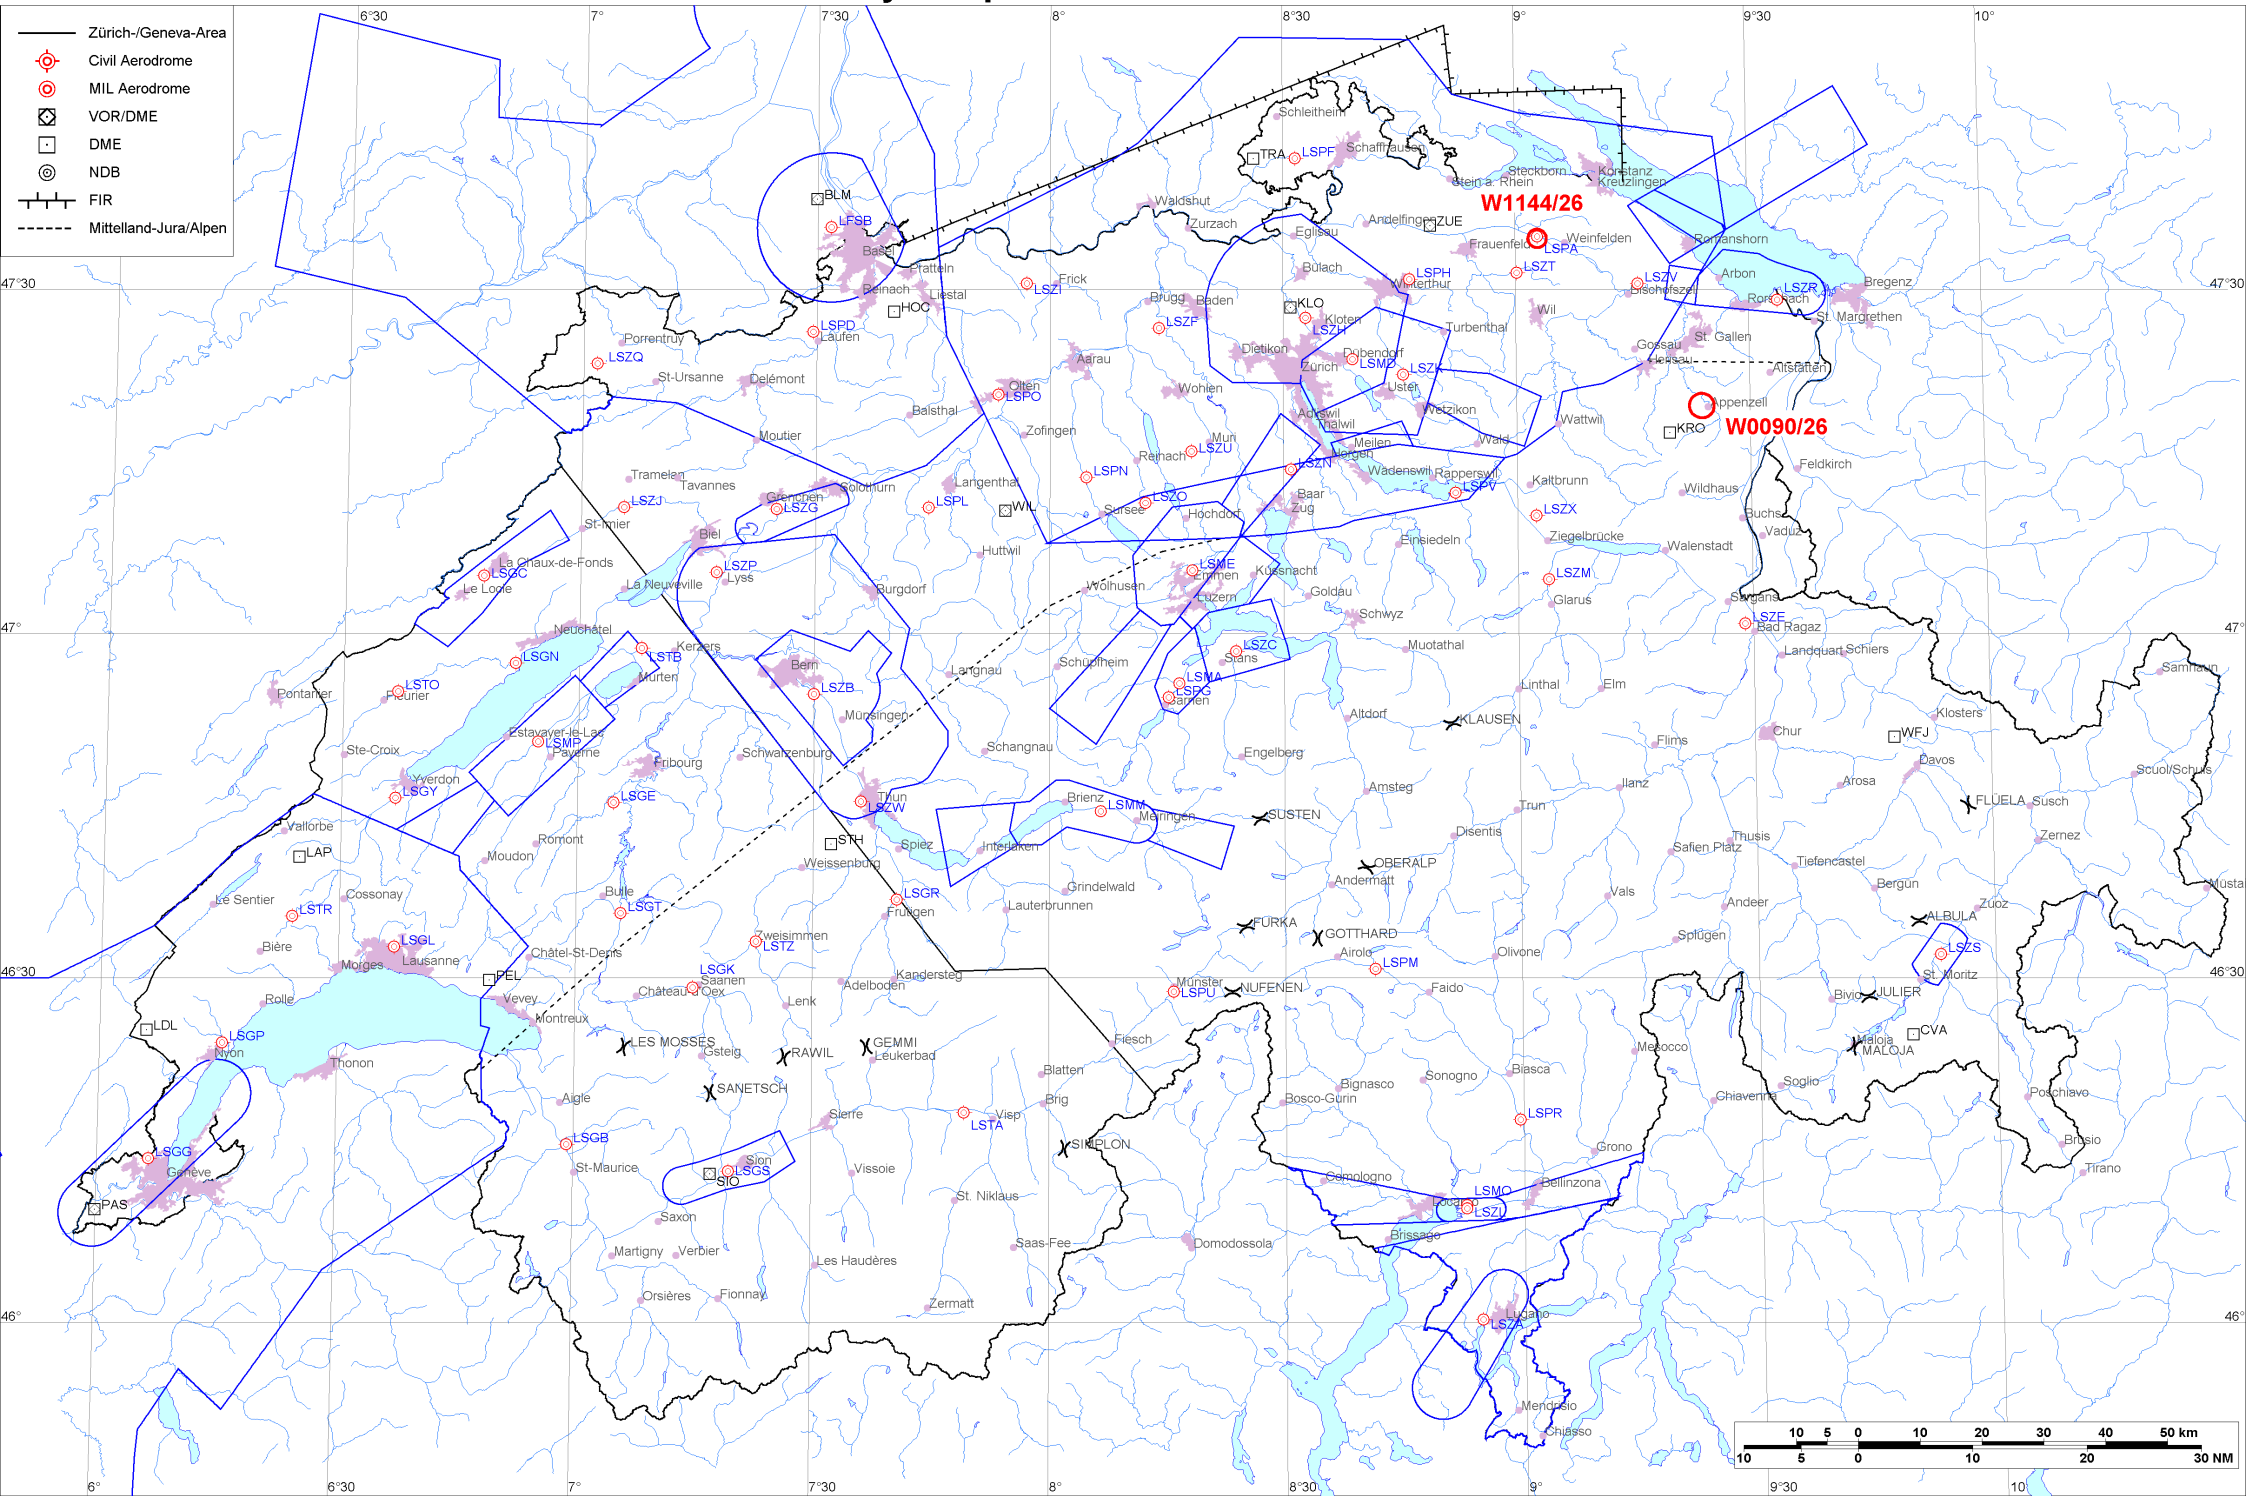

- Zürich-/Geneva-Area
- ⊕ Civil Aerodrome
- ⊙ MIL Aerodrome
- ⊠ VOR/DME
- DME
- ⊙ NDB
- FIR
- - - - - Mittelland-Jura/Alpen

Firings / AIP-Areas / Warnings:

Firing-Nr AIP-Area NOTAM-Nr	Validity UTC	Lower Limit (m/ft AMSL or FL)	Upper Limit (m/ft AMSL or FL)	Center Point	Covering Radius	NOTAM Item E
W0090/26	1000 - 1500	GND	2400m / 7900ft	471952N 0092349E	2.1KM / 1.1NM	P-AREA APPENZELL ACT, RADIUS 2.0KM (471952N0092349E RADIUS 1.1NM) DUE TO OPEN AIR PARLIAMENT.
W1144/26	2130 - 2359	GND	FL195	473426N 0090252E	0.3KM / 0.2NM	TEMPO R-AREA AMLIKON ESTABLISHED RADIUS 0.2KM (473426N0090252E RADIUS 0.2NM). WX MEASUREMENTS BY REMOTELY PILOTED AERIAL SYSTEM WILL TAKE PLACE. WHITE BLINKING PSN LGT WITH VISUAL RANGE OF AT LEAST 3KM. ENTRY PROHIBITED WHEN ACT EXC HEL EMERG MEDICAL SER (HEMS). FOR INFO ON ACT AND HEMS CTC TEL +41 79 772 93 32 OR +41 79 596 93 33.

Activities not shown on the DABS Chart Side:

NOTAM-Nr	Validity UTC	Lower Limit (m/ft AMSL or FL)	Upper Limit (m/ft AMSL or FL)	Center Point	Covering Radius	NOTAM Item E
None						

For detailed information regarding the DABS see AIP Switzerland GEN 3.1-5 or VFR GEN 1-0-4.