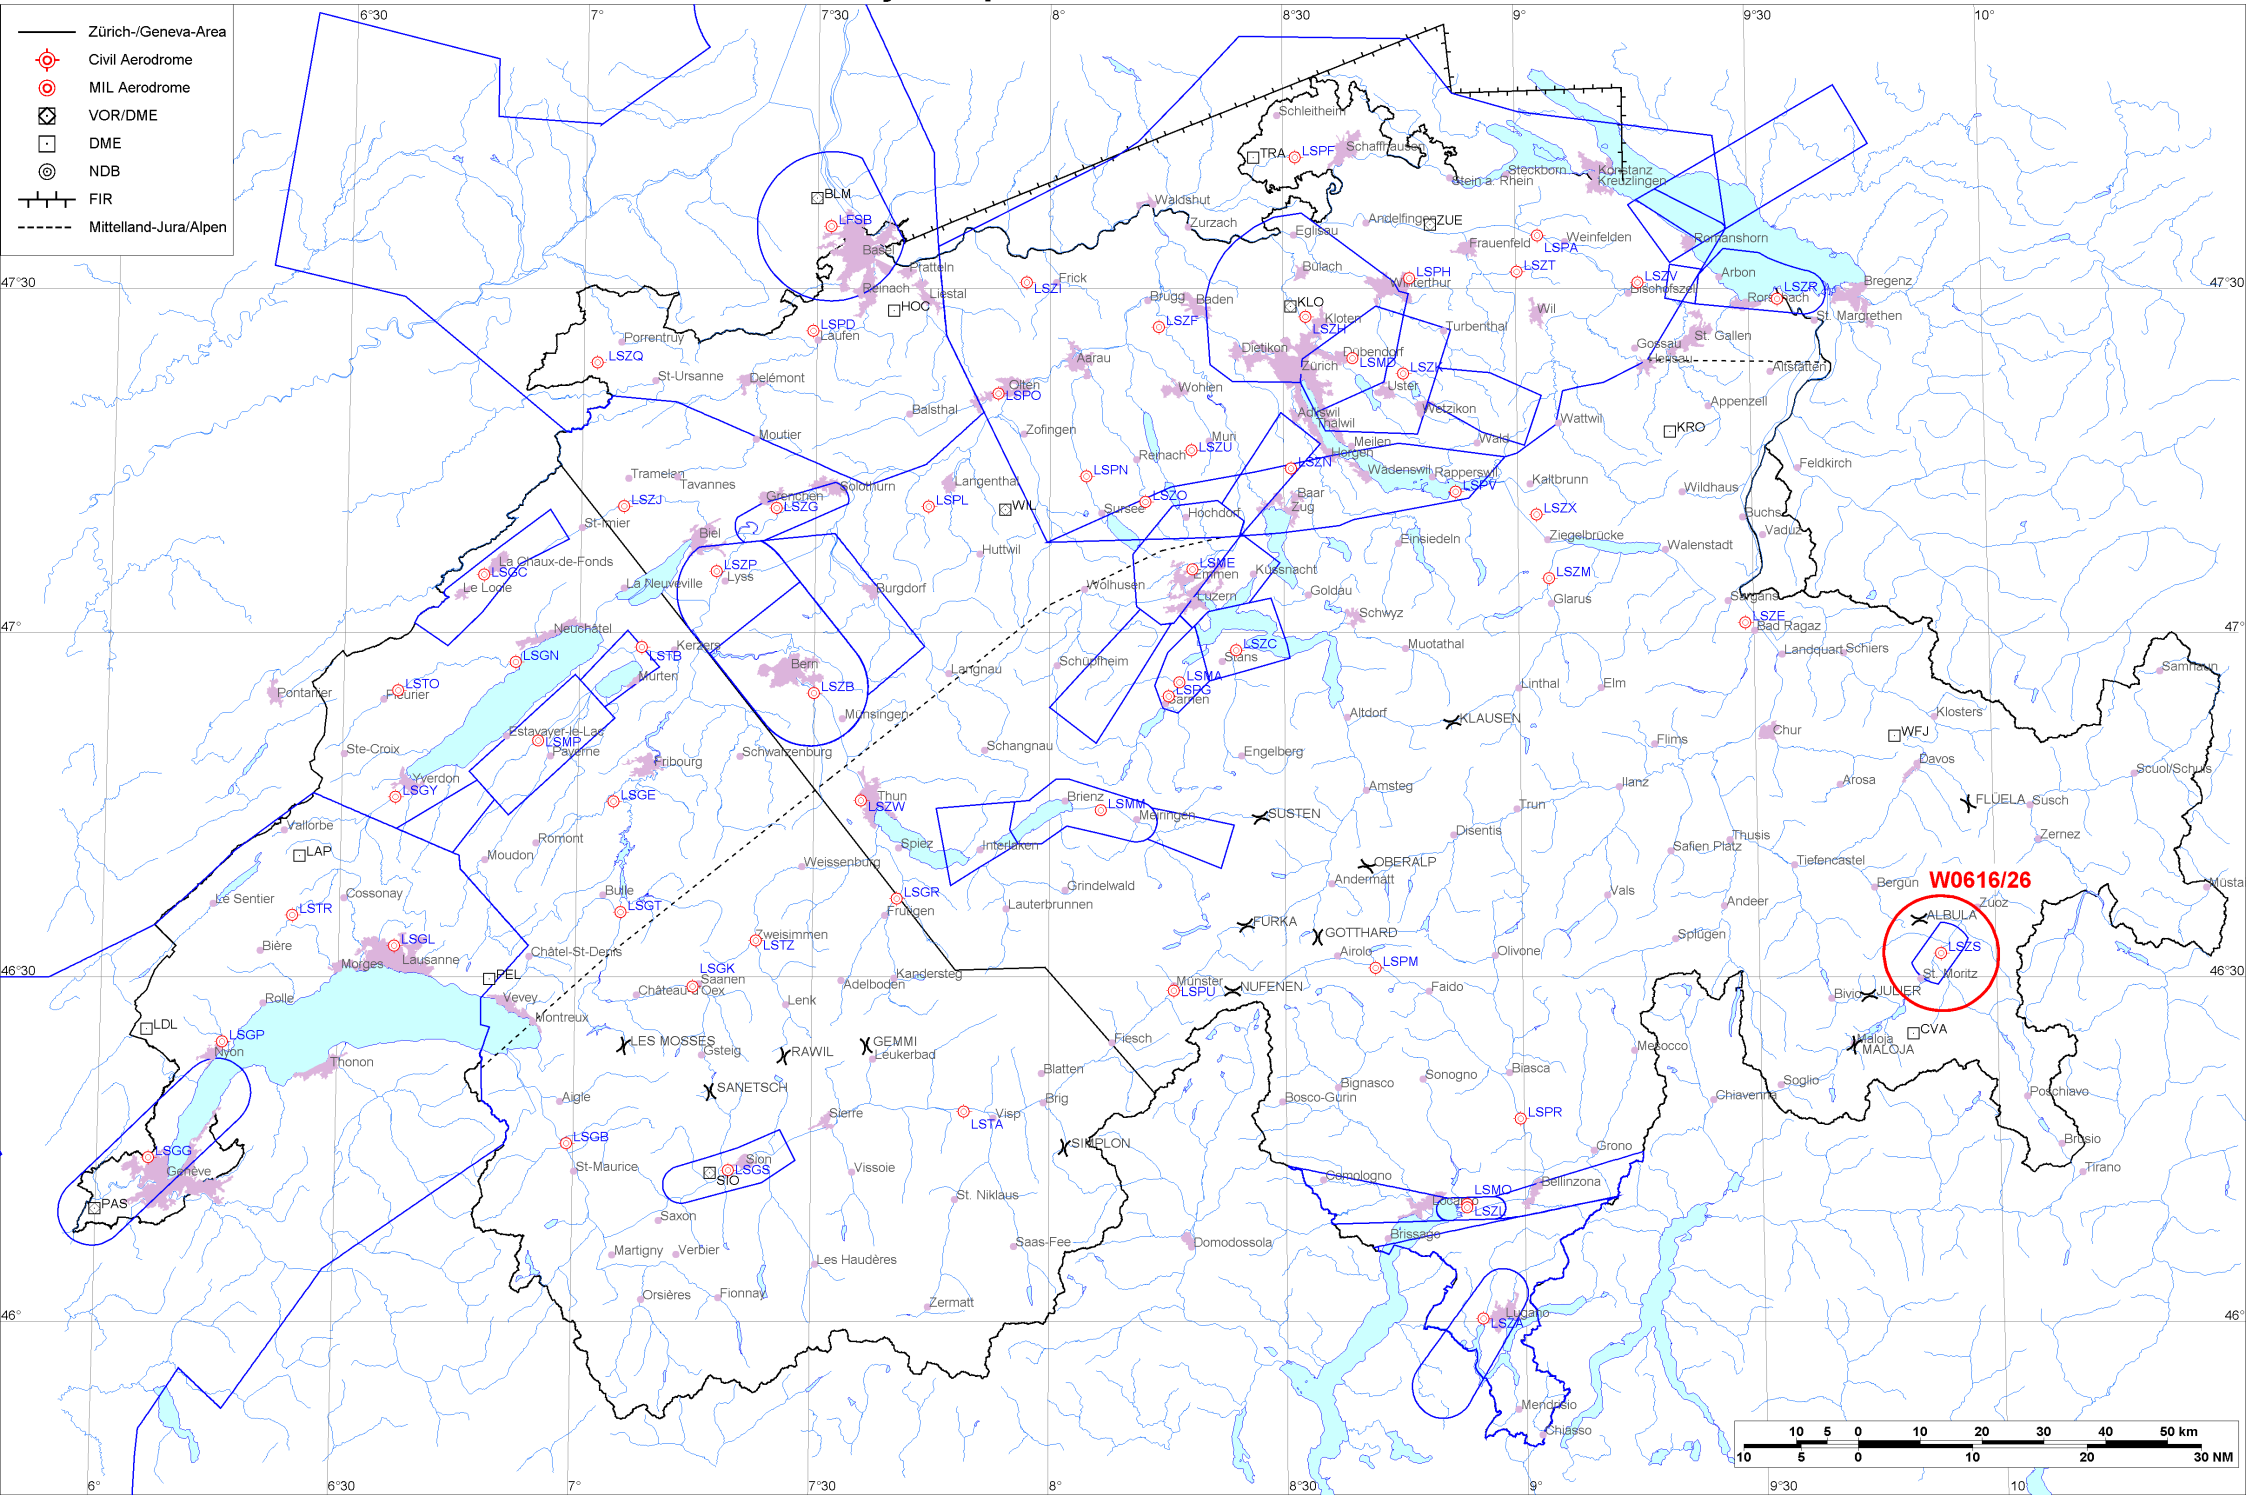

- Zürich-/Geneva-Area
- ⊕ Civil Aerodrome
- ⊙ MIL Aerodrome
- ⊠ VOR/DME
- DME
- ⊙ NDB
- FIR
- - - - - Mittelland-Jura/Alpen

Firings / AIP-Areas / Warnings:

Firing-Nr AIP-Area NOTAM-Nr	Validity UTC	Lower Limit (m/ft AMSL or FL)	Upper Limit (m/ft AMSL or FL)	Center Point	Covering Radius	NOTAM Item E
W0616/26	0700 - 1800	GND	FL190	463204N 0095303E	9.4KM / 5.1NM	PJE WILL TAKE PLACE OVER LSZS AND LAKE OF ST. MORITZ, RADIUS 9.3KM (463204N0095303E RADIUS 5.1NM).

Activities not shown on the DABS Chart Side:

NOTAM-Nr	Validity UTC	Lower Limit (m/ft AMSL or FL)	Upper Limit (m/ft AMSL or FL)	Center Point	Covering Radius	NOTAM Item E
None						

For detailed information regarding the DABS see AIP Switzerland GEN 3.1-5 or VFR GEN 1-0-4.