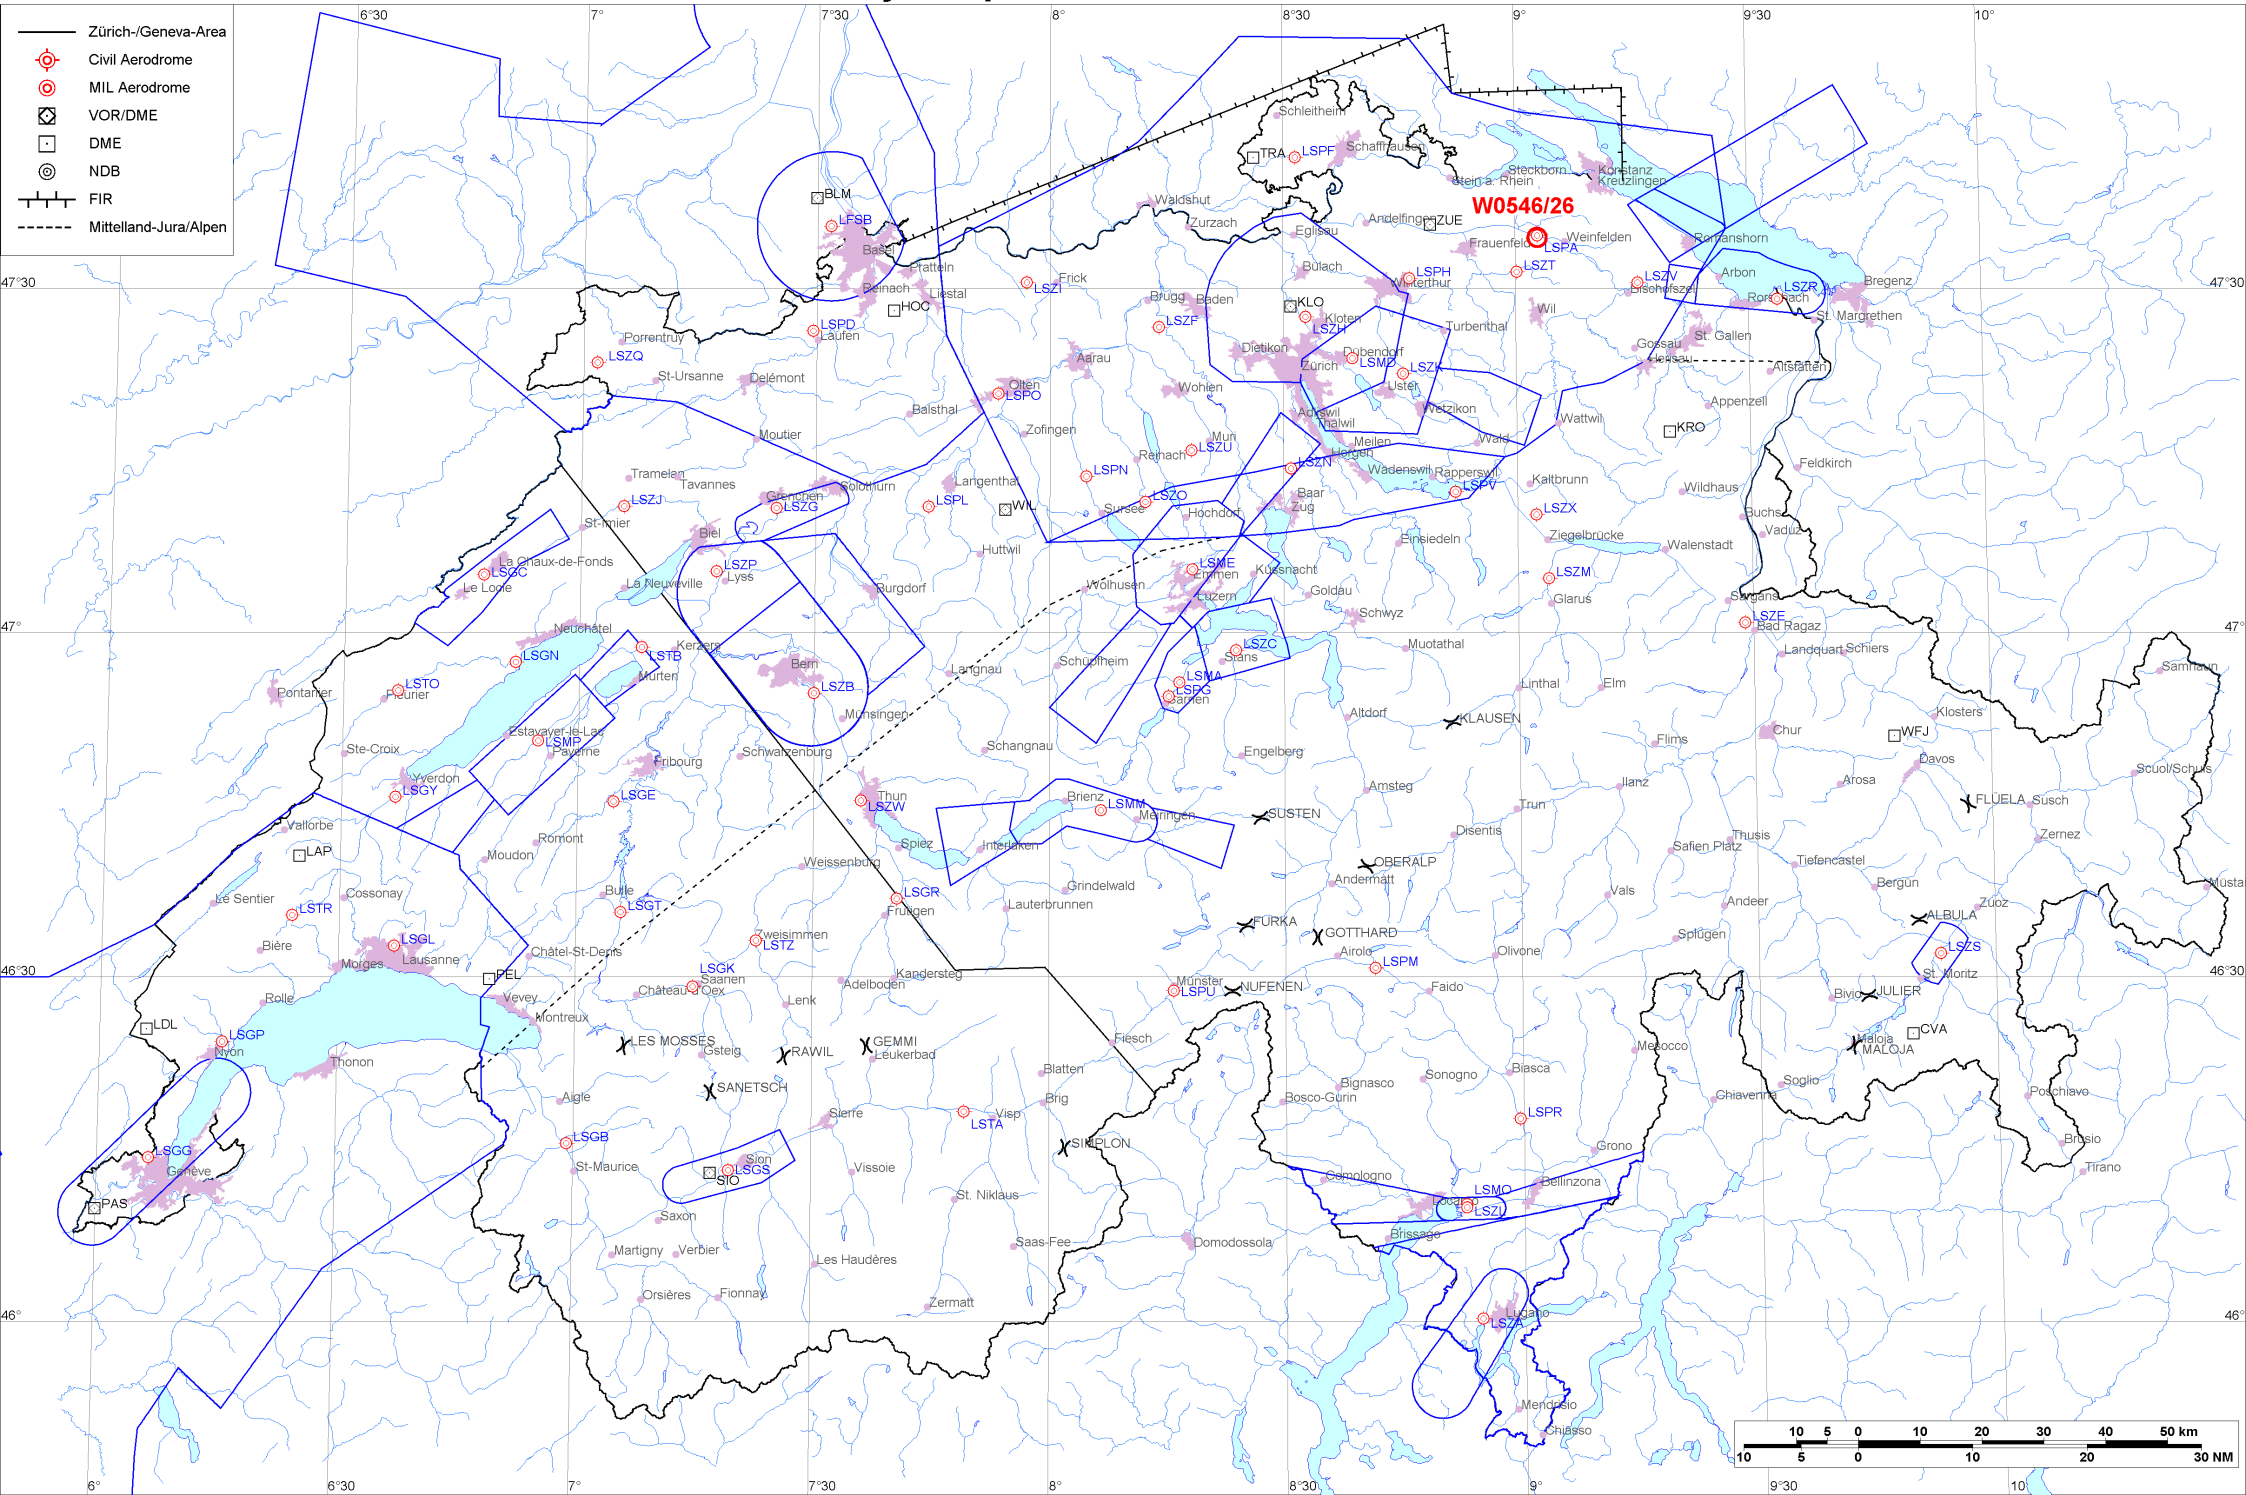

- Zürich-/Geneva-Area
- ⊙ Civil Aerodrome
- ⊙ MIL Aerodrome
- ⊠ VOR/DME
- DME
- ⊙ NDB
- FIR
- - - - - Mittelland-Jura/Alpen

W0546/26

Firings / AIP-Areas / Warnings:

Firing-Nr AIP-Area NOTAM-Nr	Validity UTC	Lower Limit (m/ft AMSL or FL)	Upper Limit (m/ft AMSL or FL)	Center Point	Covering Radius	NOTAM Item E
W0546/26	2230 - 2359	GND	FL195	473426N 0090252E	0.3KM / 0.2NM	TEMPO R-AREA AMLIKON ESTABLISHED RADIUS 0.2KM (473426N0090252E RADIUS 0.2NM). WX MEASUREMENTS BY REMOTELY PILOTED AERIAL SYSTEM WILL TAKE PLACE. WHITE BLINKING PSN LGT WITH VISUAL RANGE OF AT LEAST 3KM. ENTRY PROHIBITED WHEN ACT EXC HEL EMERG MEDICAL SER (HEMS). FOR INFO ON ACT AND HEMS CTC TEL +41 79 772 93 32.

Activities not shown on the DABS Chart Side:

NOTAM-Nr	Validity UTC	Lower Limit (m/ft AMSL or FL)	Upper Limit (m/ft AMSL or FL)	Center Point	Covering Radius	NOTAM Item E
None						

For detailed information regarding the DABS see AIP Switzerland GEN 3.1-5 or VFR GEN 1-0-4.