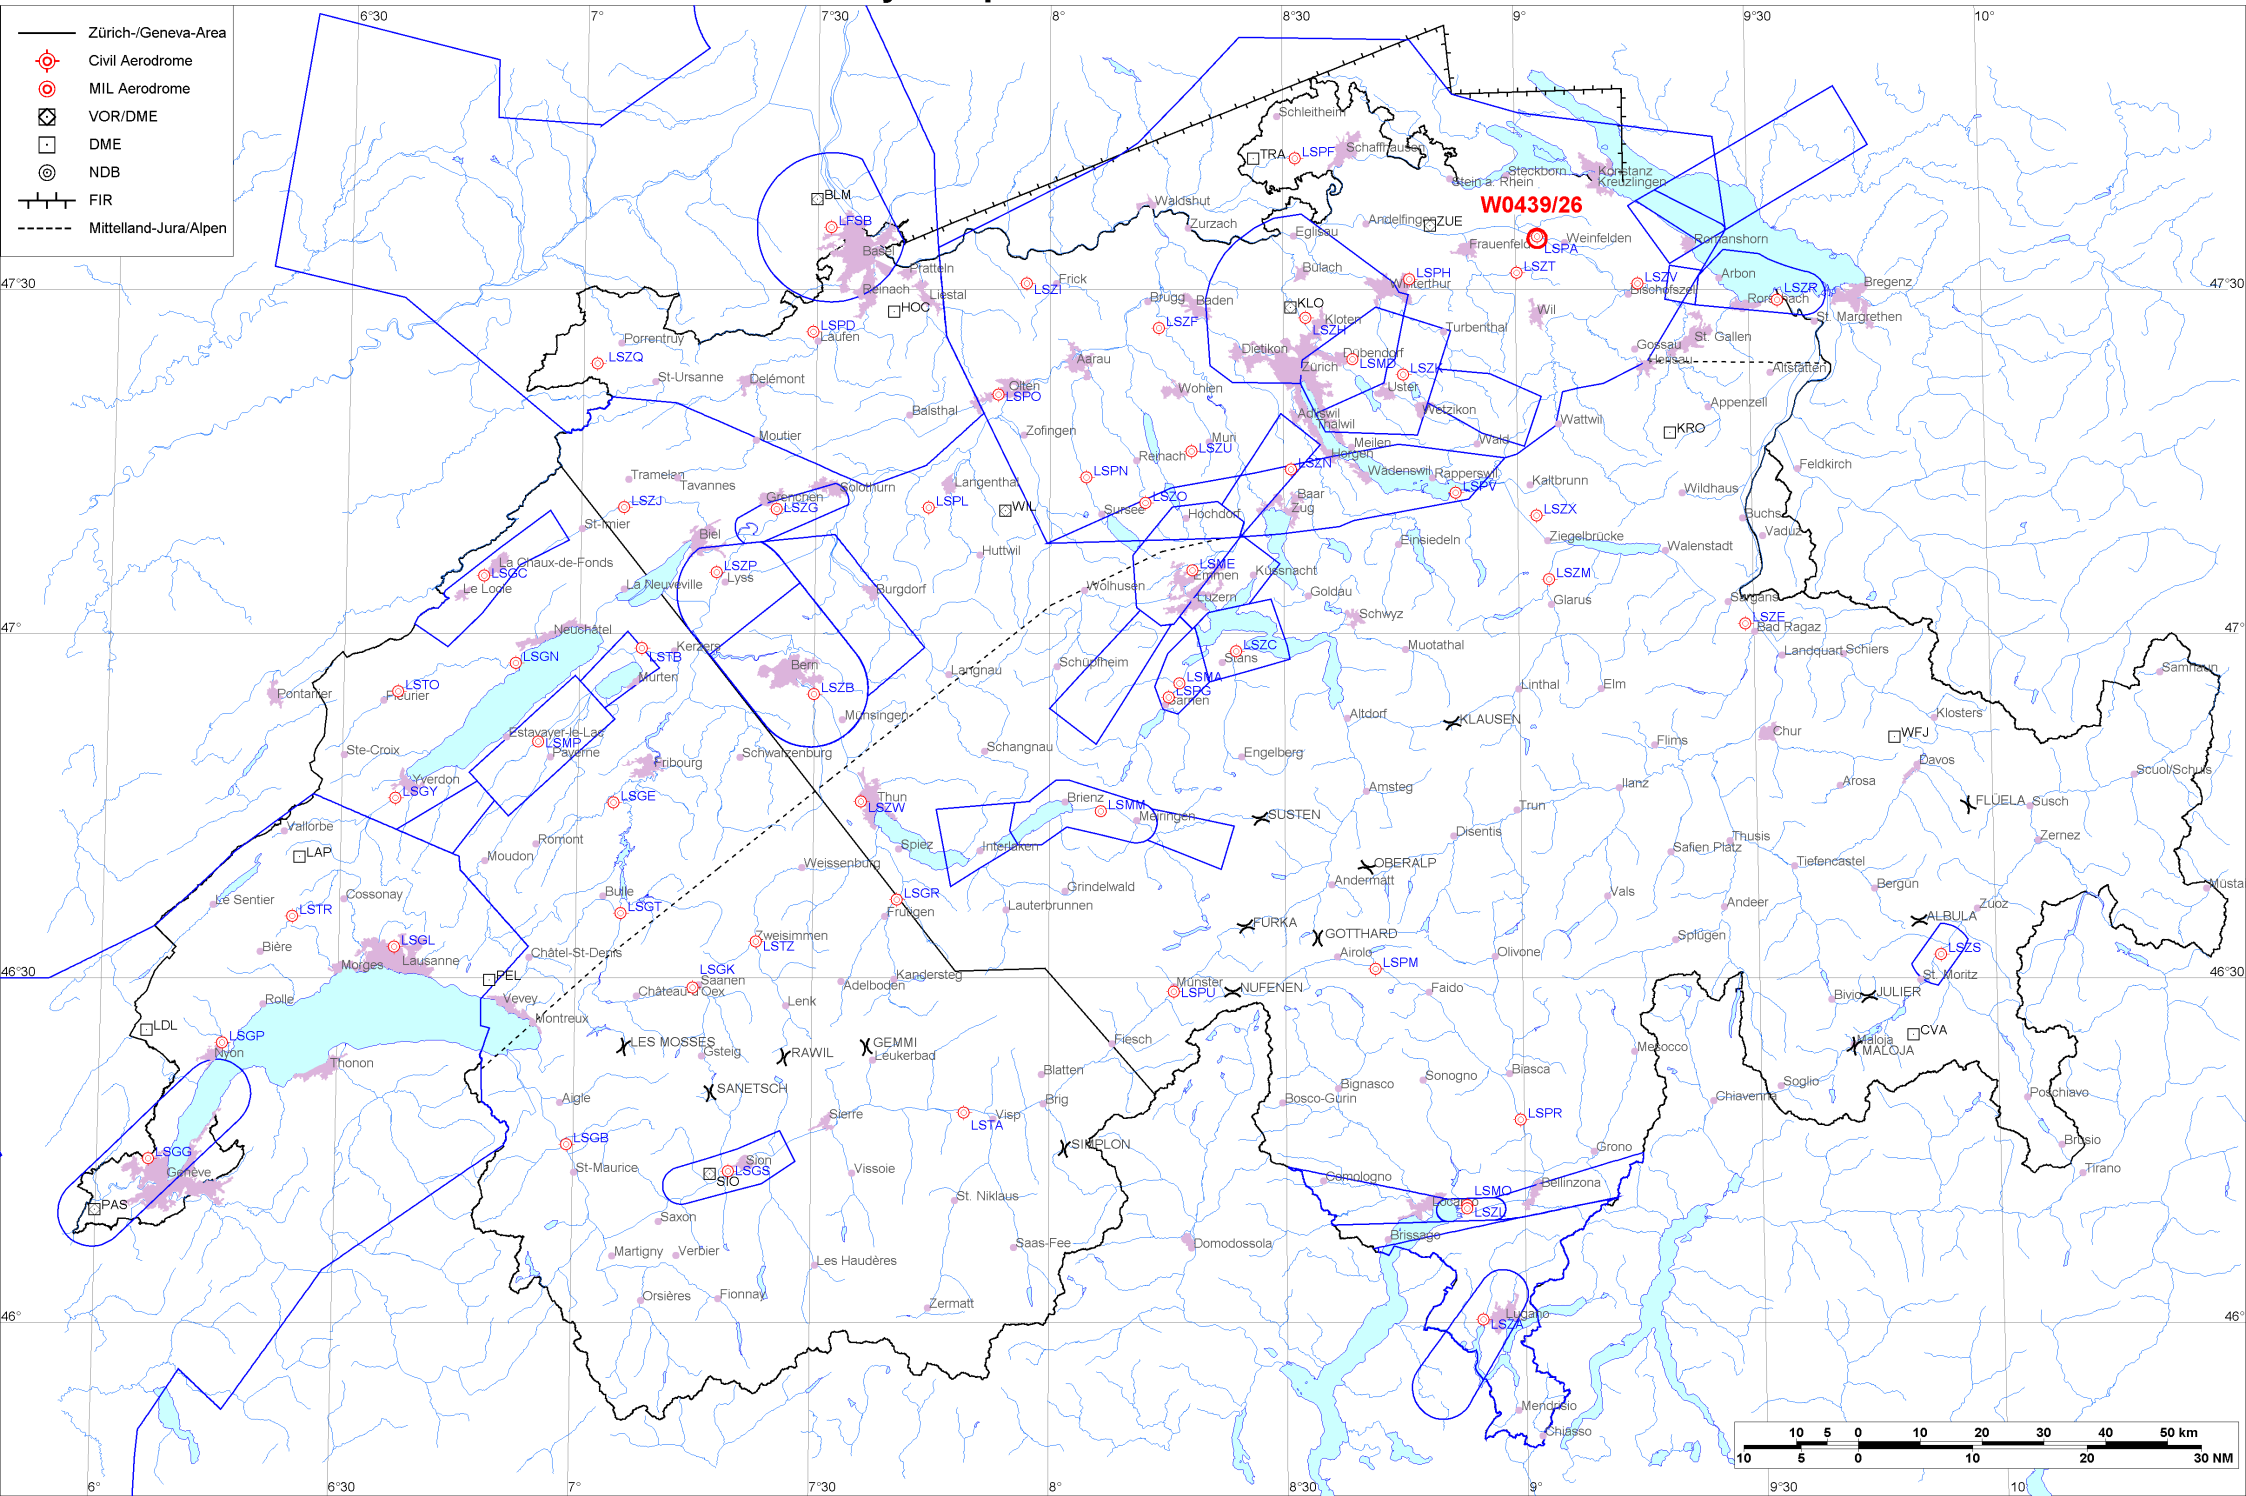

- Zürich-/Geneva-Area
- ⊕ Civil Aerodrome
- ⊙ MIL Aerodrome
- ⊠ VOR/DME
- DME
- ⊙ NDB
- ⊢ FIR
- - - - - Mittelland-Jura/Alpen

W0439/26

Firings / AIP-Areas / Warnings:

Firing-Nr AIP-Area NOTAM-Nr	Validity UTC	Lower Limit (m/ft AMSL or FL)	Upper Limit (m/ft AMSL or FL)	Center Point	Covering Radius	NOTAM Item E
W0439/26	2230 - 2359	GND	FL195	473426N 0090252E	0.3KM / 0.2NM	TEMPO R-AREA AMLIKON ESTABLISHED RADIUS 0.2KM (473426N0090252E RADIUS 0.2NM). WX MEASUREMENTS BY REMOTELY PILOTED AERIAL SYSTEM WILL TAKE PLACE. WHITE BLINKING PSN LGT WITH VISUAL RANGE OF AT LEAST 3KM. ENTRY PROHIBITED WHEN ACT EXC HEL EMERG MEDICAL SER (HEMS). FOR INFO ON ACT AND HEMS CTC TEL +41 79 772 93 32.

Activities not shown on the DABS Chart Side:

NOTAM-Nr	Validity UTC	Lower Limit (m/ft AMSL or FL)	Upper Limit (m/ft AMSL or FL)	Center Point	Covering Radius	NOTAM Item E
None						

For detailed information regarding the DABS see AIP Switzerland GEN 3.1-5 or VFR GEN 1-0-4.