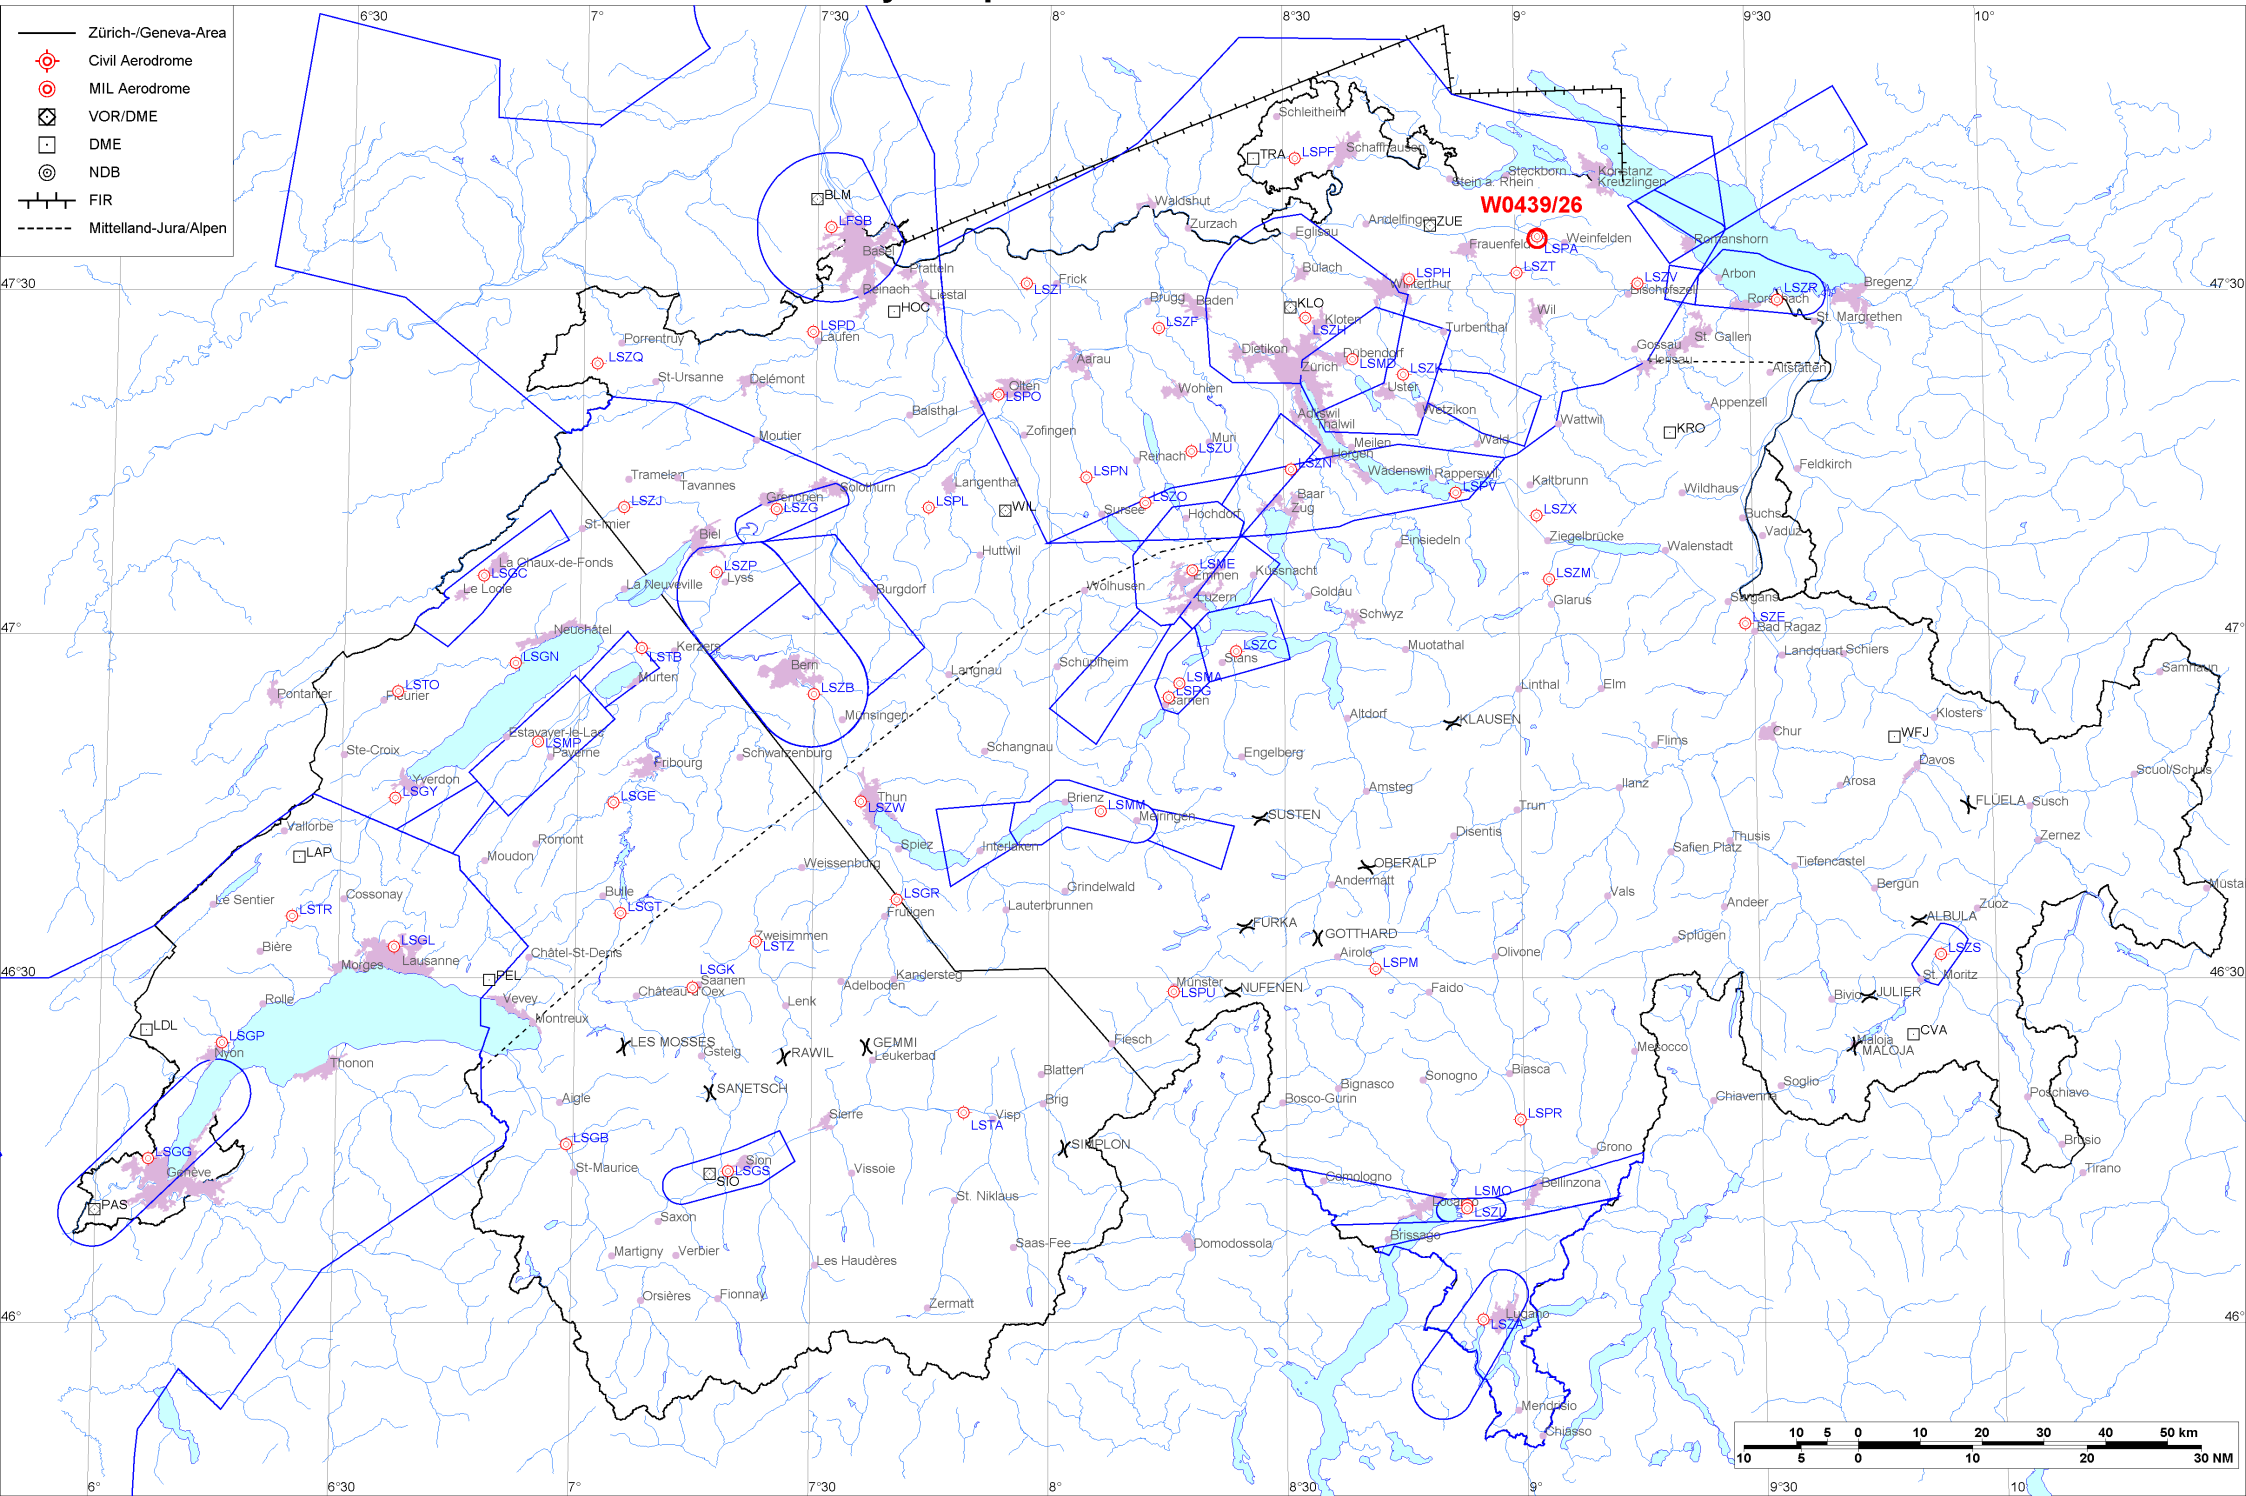

- Zürich-/Geneva-Area
- ⊙ Civil Aerodrome
- ⊙ MIL Aerodrome
- ⊠ VOR/DME
- DME
- ⊙ NDB
- FIR
- - - - - Mittelland-Jura/Alpen

Firings / AIP-Areas / Warnings:

Firing-Nr AIP-Area NOTAM-Nr	Validity UTC	Lower Limit (m/ft AMSL or FL)	Upper Limit (m/ft AMSL or FL)	Center Point	Covering Radius	NOTAM Item E
W0439/26	2230 - 2359	GND	FL195	473426N 0090252E	0.3KM / 0.2NM	TEMPO R-AREA AMLIKON ESTABLISHED RADIUS 0.2KM (473426N0090252E RADIUS 0.2NM). WX MEASUREMENTS BY REMOTELY PILOTED AERIAL SYSTEM WILL TAKE PLACE. WHITE BLINKING PSN LGT WITH VISUAL RANGE OF AT LEAST 3KM. ENTRY PROHIBITED WHEN ACT EXC HEL EMERG MEDICAL SER (HEMS). FOR INFO ON ACT AND HEMS CTC TEL +41 79 772 93 32.

Activities not shown on the DABS Chart Side:

NOTAM-Nr	Validity UTC	Lower Limit (m/ft AMSL or FL)	Upper Limit (m/ft AMSL or FL)	Center Point	Covering Radius	NOTAM Item E
None						

For detailed information regarding the DABS see AIP Switzerland GEN 3.1-5 or VFR GEN 1-0-4.