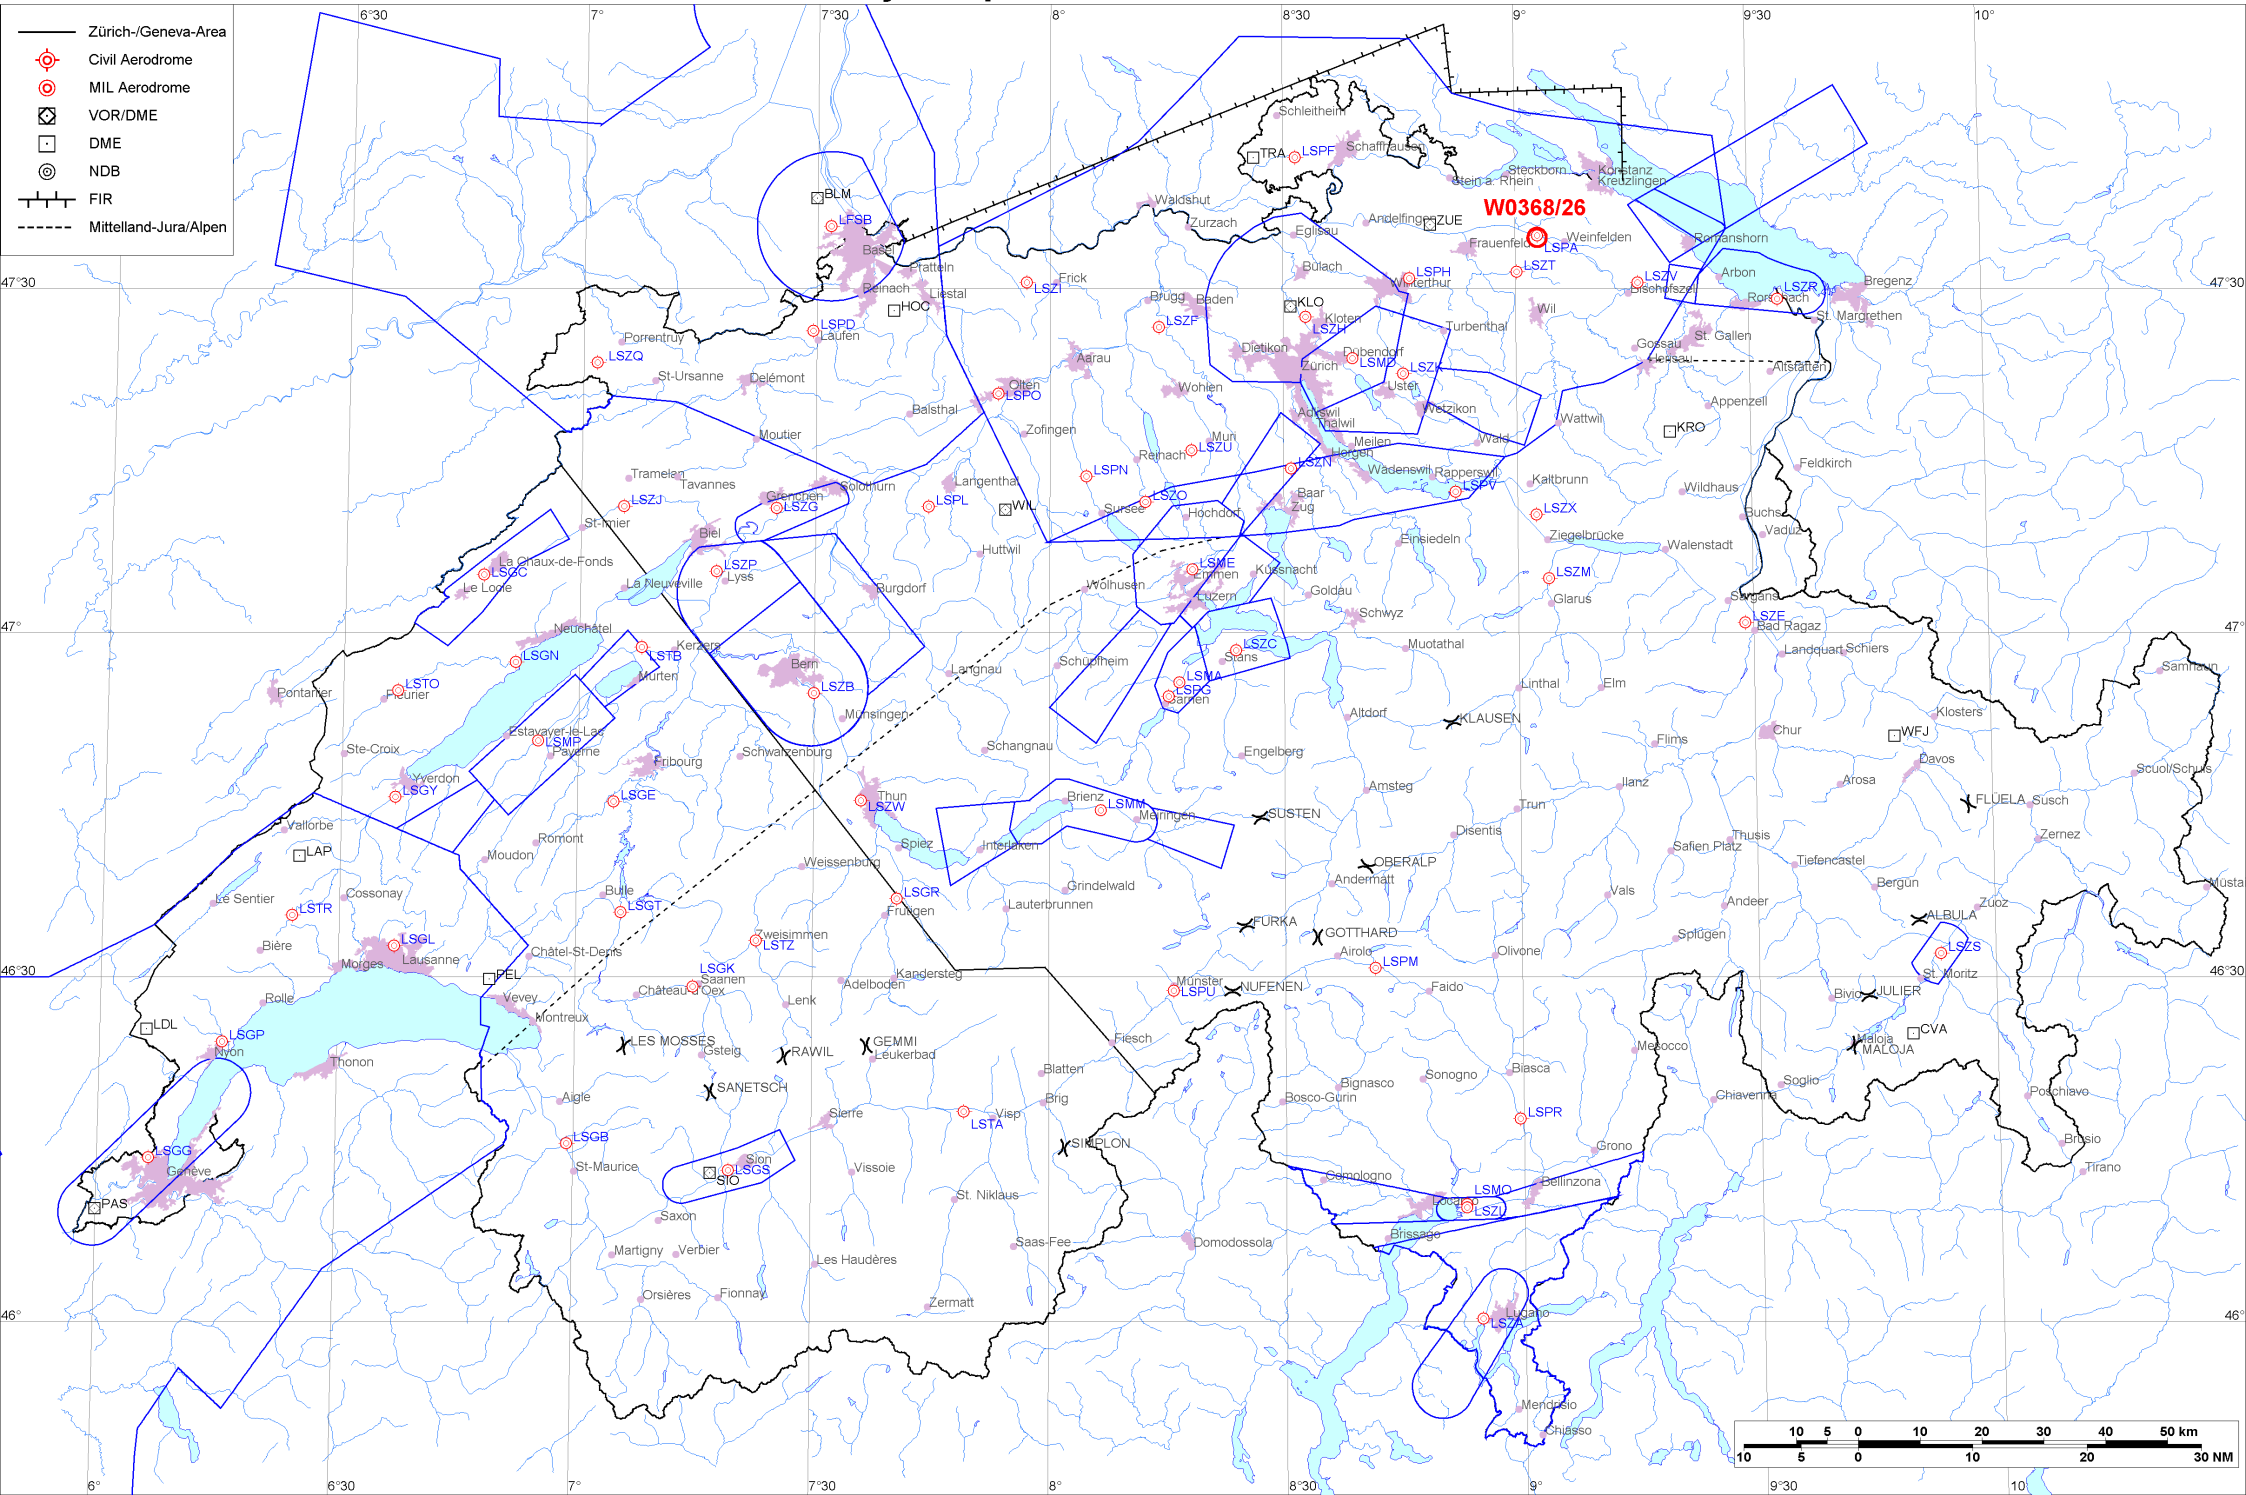

- Zürich-/Geneva-Area
- ⊕ Civil Aerodrome
- ⊙ MIL Aerodrome
- ⊠ VOR/DME
- DME
- ⊙ NDB
- FIR
- - - - - Mittelland-Jura/Alpen

WO368/26

Firings / AIP-Areas / Warnings:

Firing-Nr AIP-Area NOTAM-Nr	Validity UTC	Lower Limit (m/ft AMSL or FL)	Upper Limit (m/ft AMSL or FL)	Center Point	Covering Radius	NOTAM Item E
W0368/26	2230 - 2359	GND	FL195	473426N 0090252E	0.3KM / 0.2NM	TEMPO R-AREA AMLIKON ESTABLISHED RADIUS 0.2KM (473426N0090252E RADIUS 0.2NM). WX MEASUREMENTS BY REMOTELY PILOTED AERIAL SYSTEM WILL TAKE PLACE. WHITE BLINKING PSN LGT WITH VISUAL RANGE OF AT LEAST 3KM. ENTRY PROHIBITED WHEN ACT EXC HEL EMERG MEDICAL SER (HEMS). FOR INFO ON ACT AND HEMS CTC TEL +41 79 772 93 32.

Activities not shown on the DABS Chart Side:

NOTAM-Nr	Validity UTC	Lower Limit (m/ft AMSL or FL)	Upper Limit (m/ft AMSL or FL)	Center Point	Covering Radius	NOTAM Item E
None						

For detailed information regarding the DABS see AIP Switzerland GEN 3.1-5 or VFR GEN 1-0-4.