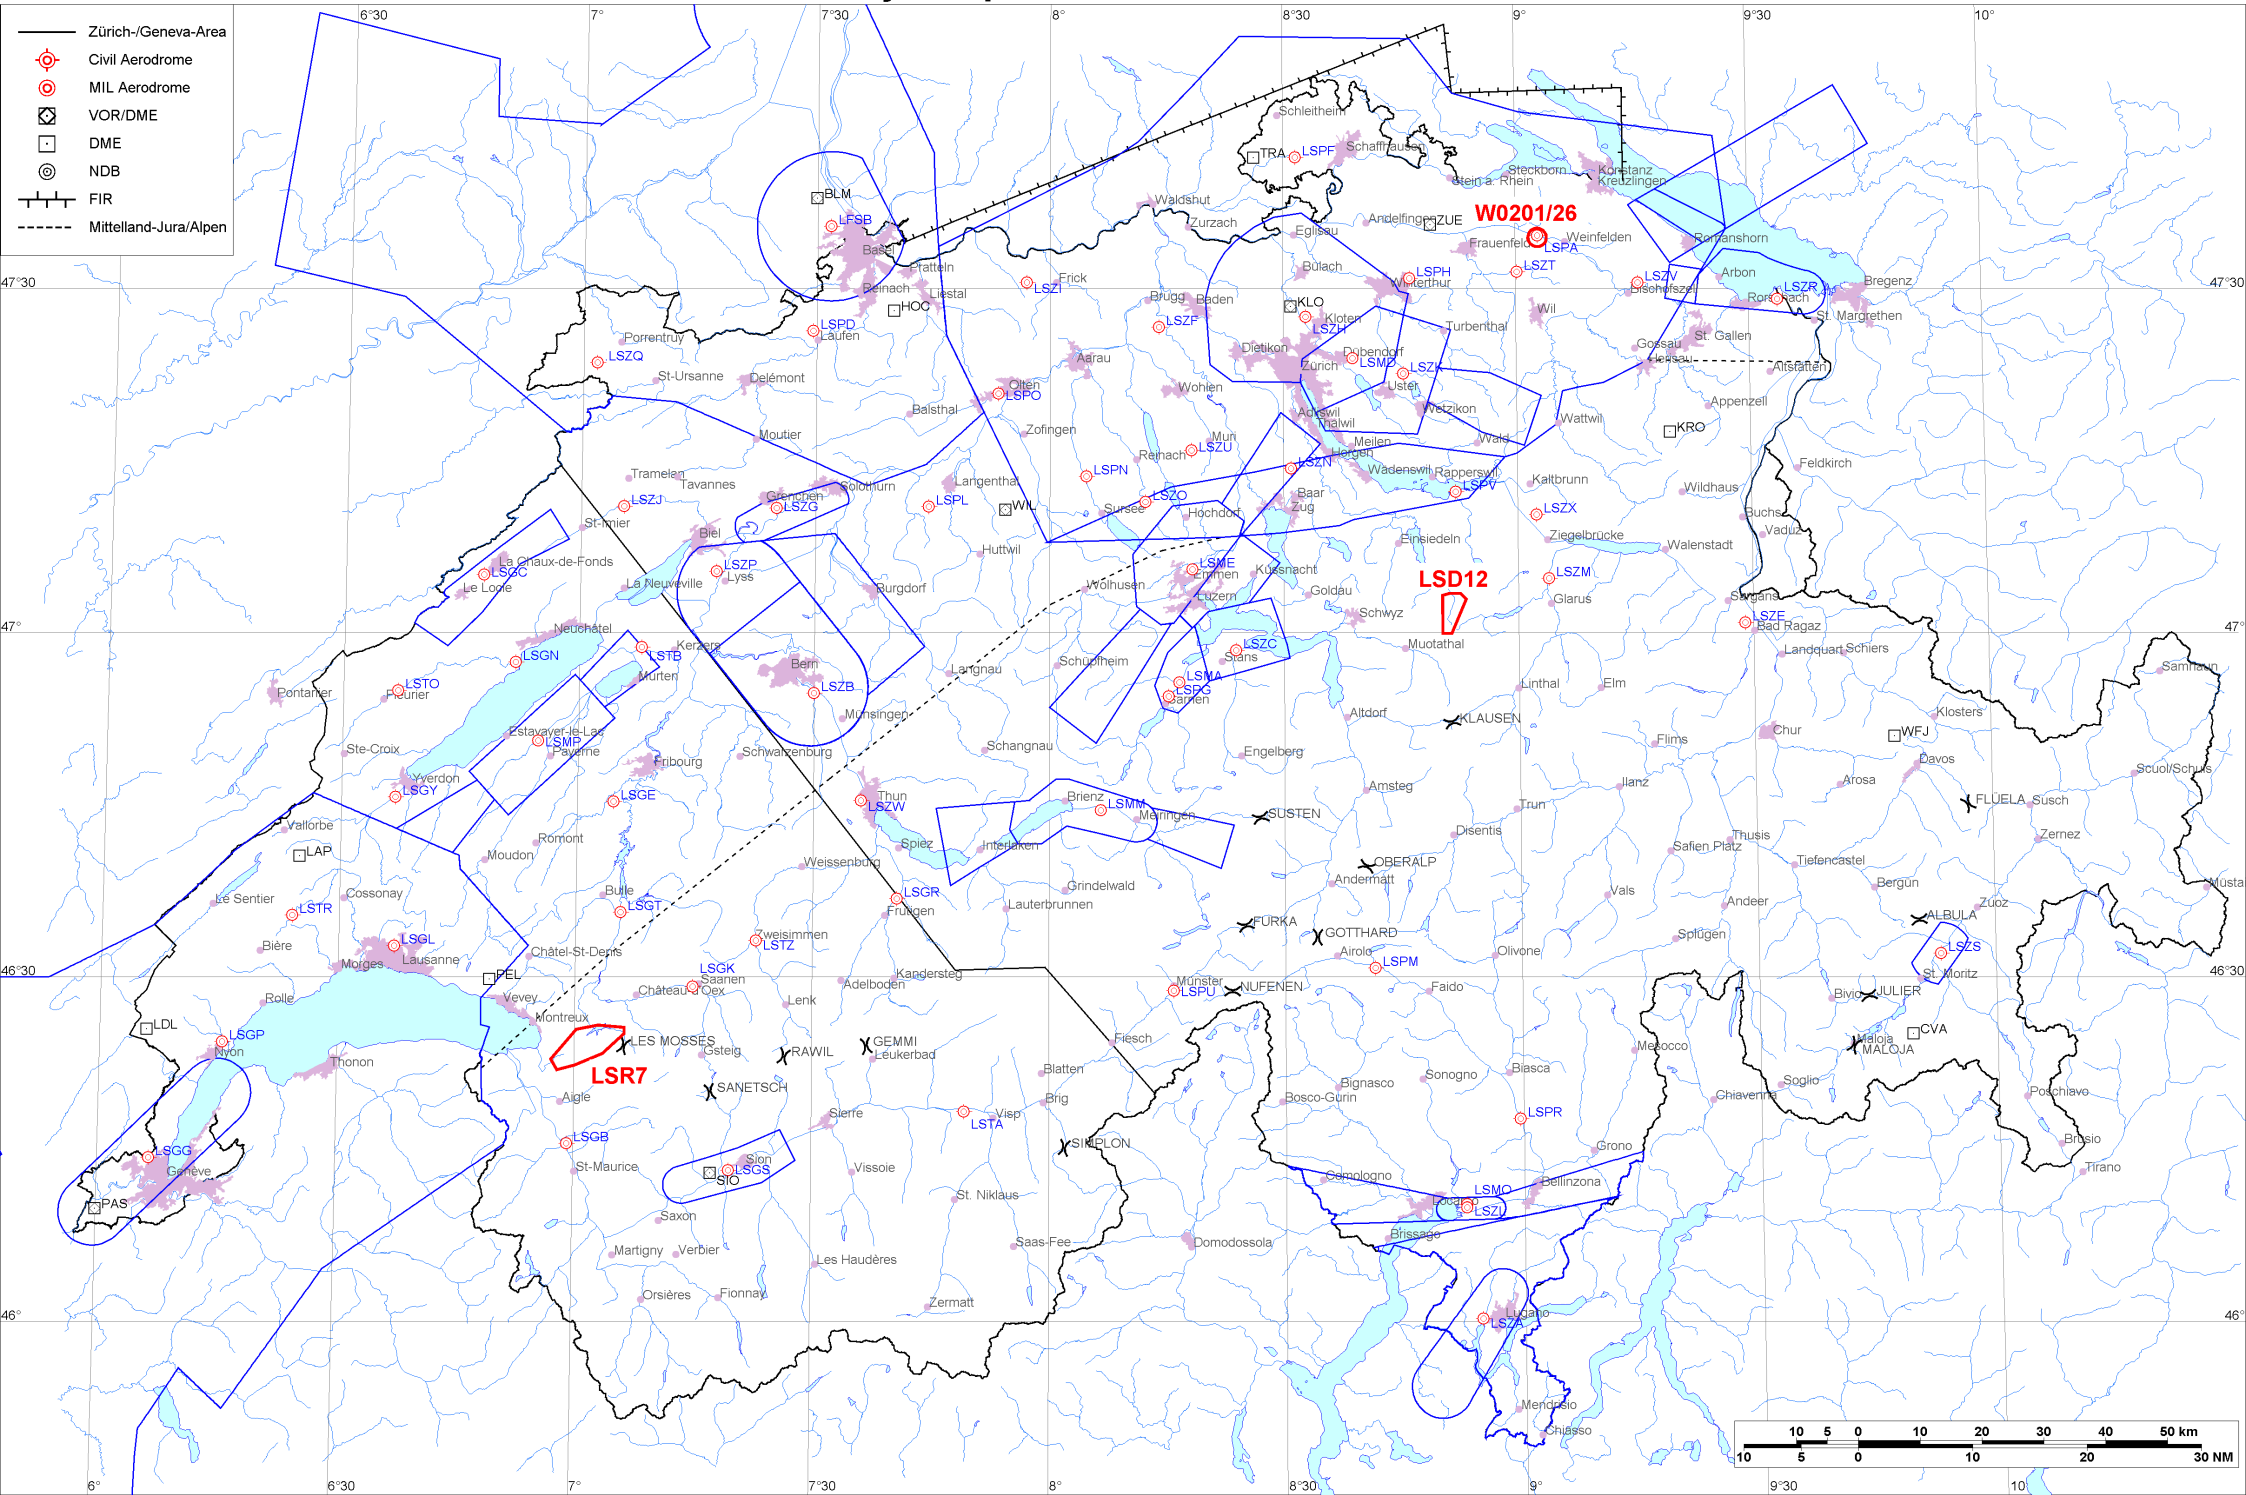

- Zürich-/Geneva-Area
- ⊕ Civil Aerodrome
- ⊙ MIL Aerodrome
- ⊠ VOR/DME
- DME
- ⊙ NDB
- FIR
- - - - - Mittelland-Jura/Alpen

Firings / AIP-Areas / Warnings:

Firing-Nr AIP-Area NOTAM-Nr	Validity UTC	Lower Limit (m/ft AMSL or FL)	Upper Limit (m/ft AMSL or FL)	Center Point	Covering Radius	NOTAM Item E
! LSD12 W0164/26	1200 - 2100	GND	3000m / 9850ft	470140N 0085126E	3.6KM / 2.0NM	D-AREA LSD12 SIHTAL ACT.
! LSR7 W0353/26	0630 - 2100	GND	4700m / 15500ft	462408N 0070145E	6.5KM / 3.5NM	R-AREA LSR7 HONGRIN ACT DUE TO FRNG.
W0201/26	2230 - 2359	GND	FL195	473426N 0090252E	0.3KM / 0.2NM	TEMPO R-AREA AMLIKON ESTABLISHED RADIUS 0.2KM (473426N0090252E RADIUS 0.2NM). WX MEASUREMENTS BY REMOTELY PILOTED AERIAL SYSTEM WILL TAKE PLACE. WHITE BLINKING PSN LGT WITH VISUAL RANGE OF AT LEAST 3KM. ENTRY PROHIBITED WHEN ACT EXC HEL EMERG MEDICAL SER (HEMS). FOR INFO ON ACT AND HEMS CTC TEL +41 79 772 93 32.

Activities not shown on the DABS Chart Side:

NOTAM-Nr	Validity UTC	Lower Limit (m/ft AMSL or FL)	Upper Limit (m/ft AMSL or FL)	Center Point	Covering Radius	NOTAM Item E
None						

For detailed information regarding the DABS see AIP Switzerland GEN 3.1-5 or VFR GEN 1-0-4.

! New or changed data regarding an earlier version of the DABS.