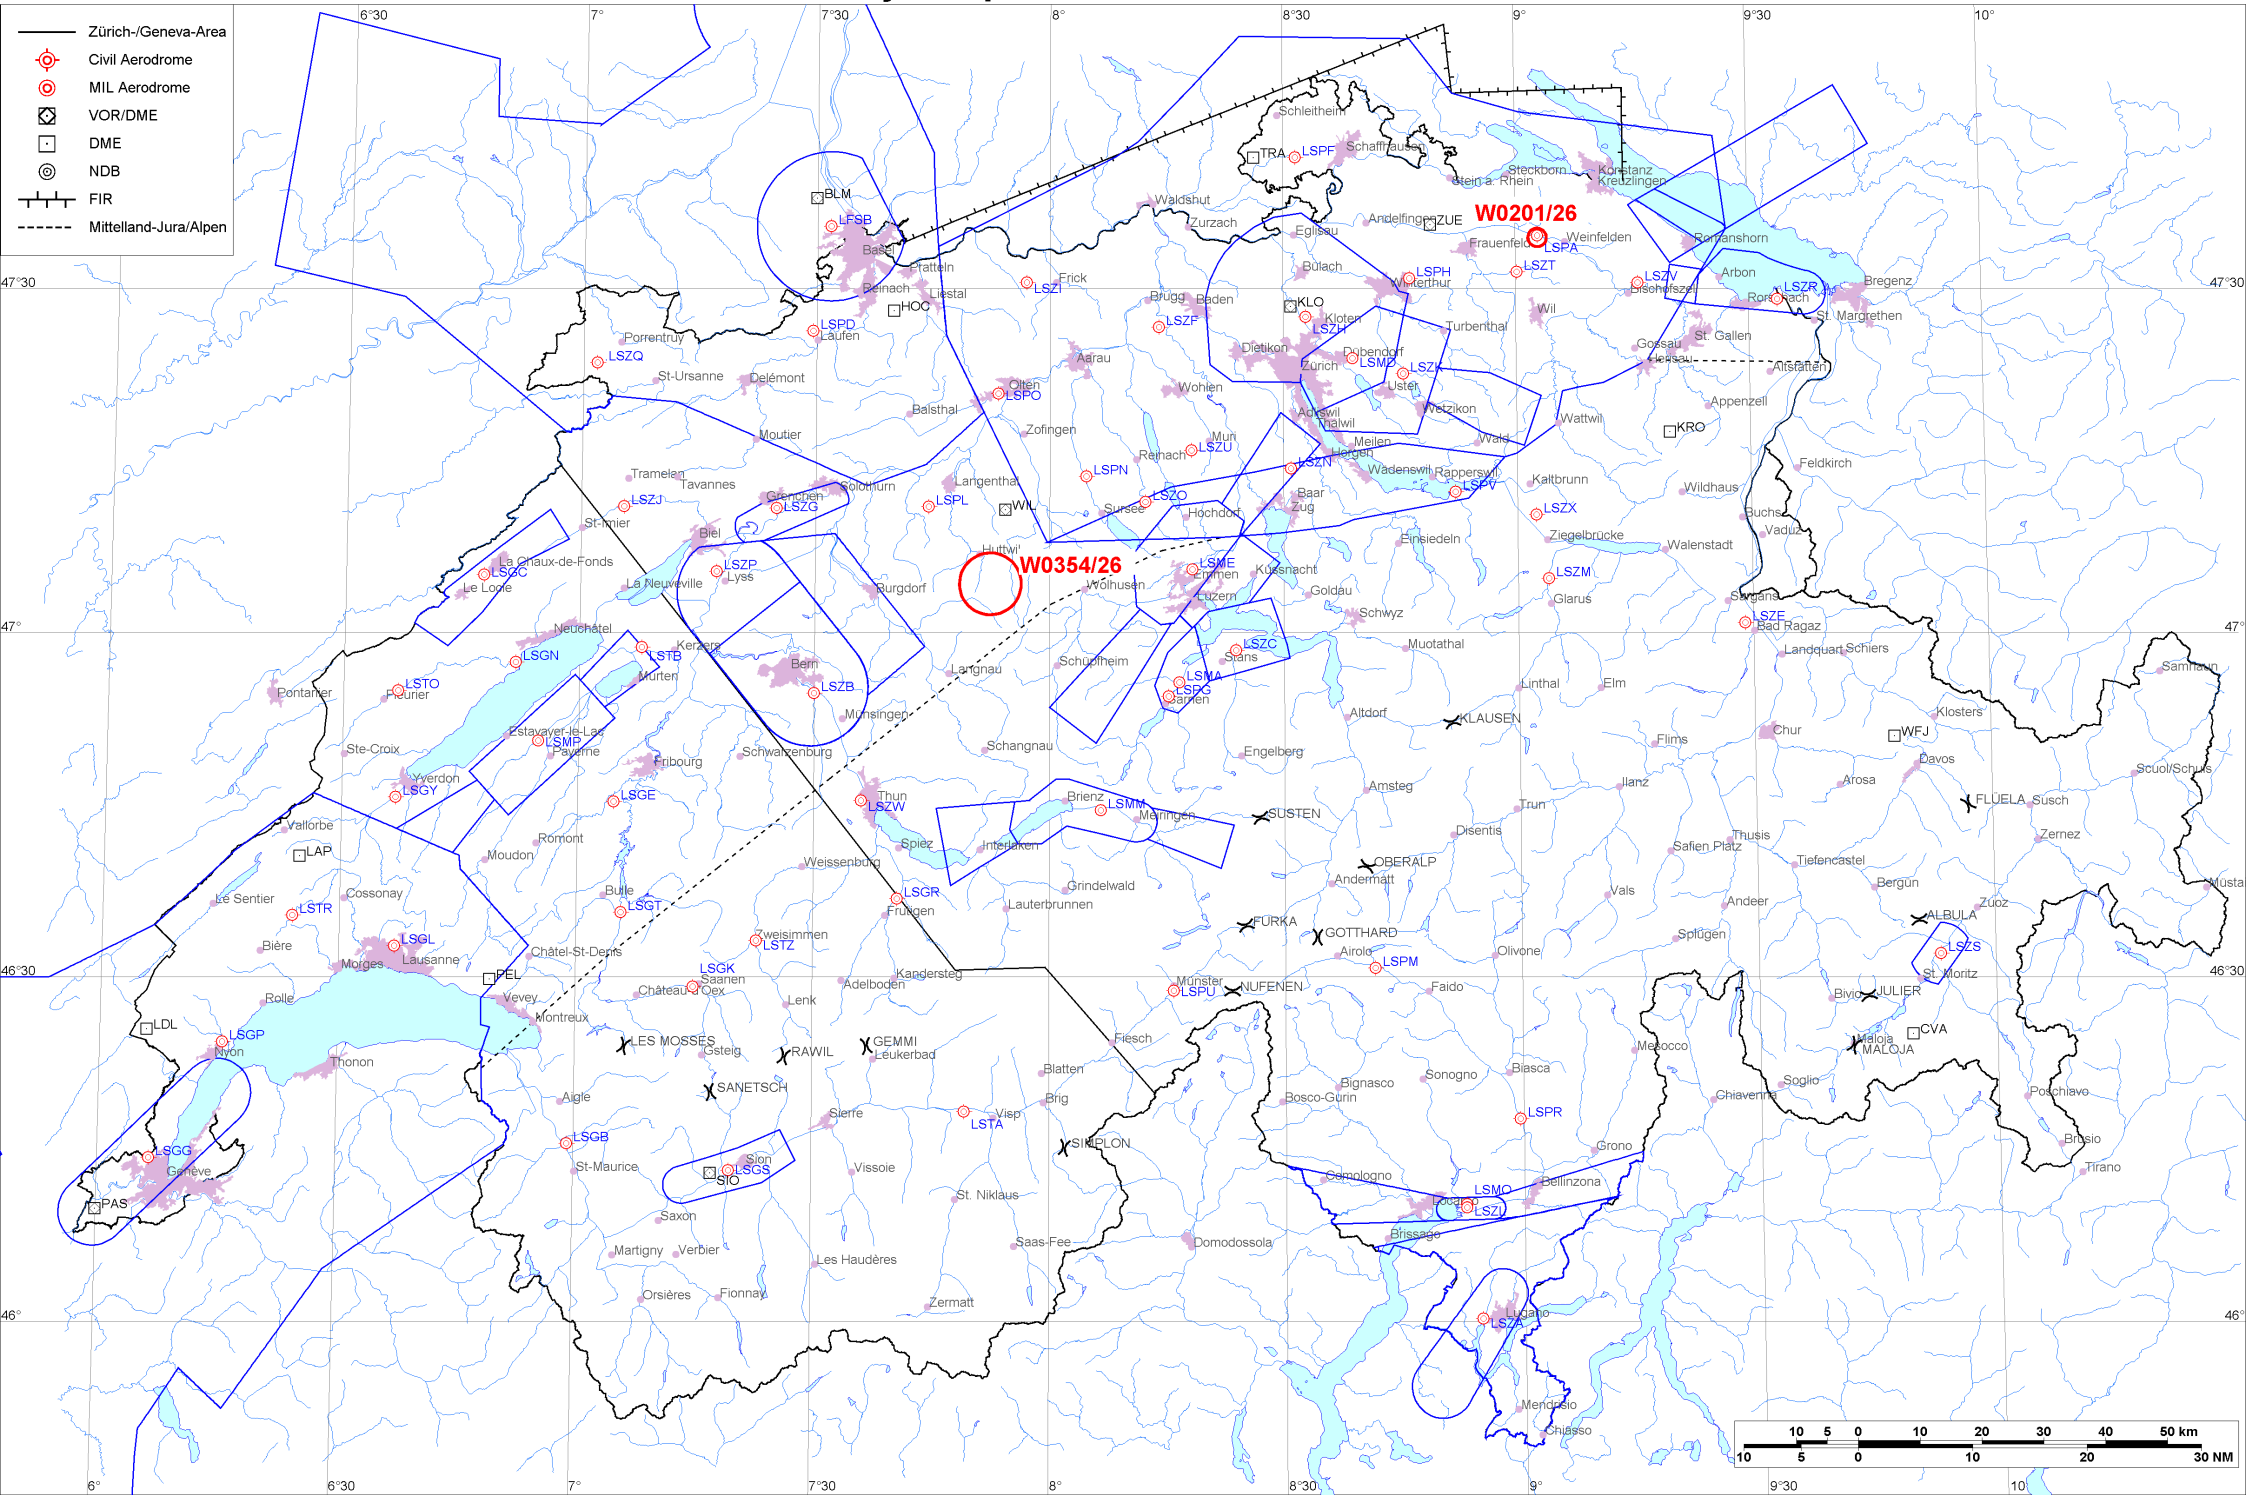

- Zürich-/Geneva-Area
- ⊕ Civil Aerodrome
- ⊙ MIL Aerodrome
- ⊠ VOR/DME
- DME
- ⊙ NDB
- ⊢ FIR
- - - - - Mittelland-Jura/Alpen

Firings / AIP-Areas / Warnings:

Firing-Nr AIP-Area NOTAM-Nr	Validity UTC	Lower Limit (m/ft AMSL or FL)	Upper Limit (m/ft AMSL or FL)	Center Point	Covering Radius	NOTAM Item E
W0201/26	2230 - 2359	GND	FL195	473426N 0090252E	0.3KM / 0.2NM	TEMPO R-AREA AMLIKON ESTABLISHED RADIUS 0.2KM (473426N0090252E RADIUS 0.2NM). WX MEASUREMENTS BY REMOTELY PILOTED AERIAL SYSTEM WILL TAKE PLACE. WHITE BLINKING PSN LGT WITH VISUAL RANGE OF AT LEAST 3KM. ENTRY PROHIBITED WHEN ACT EXC HEL EMERG MEDICAL SER (HEMS). FOR INFO ON ACT AND HEMS CTC TEL +41 79 772 93 32.
W0354/26	0000 - 2359	GND	2300m / 7600ft	470415N 0075225E	5.1KM / 2.8NM	TEMPO R-AREA ERISWIL ESTABLISHED DUE TO HELIKITE WITH GROUND CABLE AND UNMANNED ACFT FLT, RADIUS 5.0KM (470415N0075225E RADIUS 2.7NM). ENTRY PROHIBITED EXC ACFT INVOLVED IN TEST MISSIONS AND HEL EMERG MEDICAL SER (HEMS). HEMS CTC +41 79 826 94 68.

Activities not shown on the DABS Chart Side:

NOTAM-Nr	Validity UTC	Lower Limit (m/ft AMSL or FL)	Upper Limit (m/ft AMSL or FL)	Center Point	Covering Radius	NOTAM Item E
None						

For detailed information regarding the DABS see AIP Switzerland GEN 3.1-5 or VFR GEN 1-0-4.