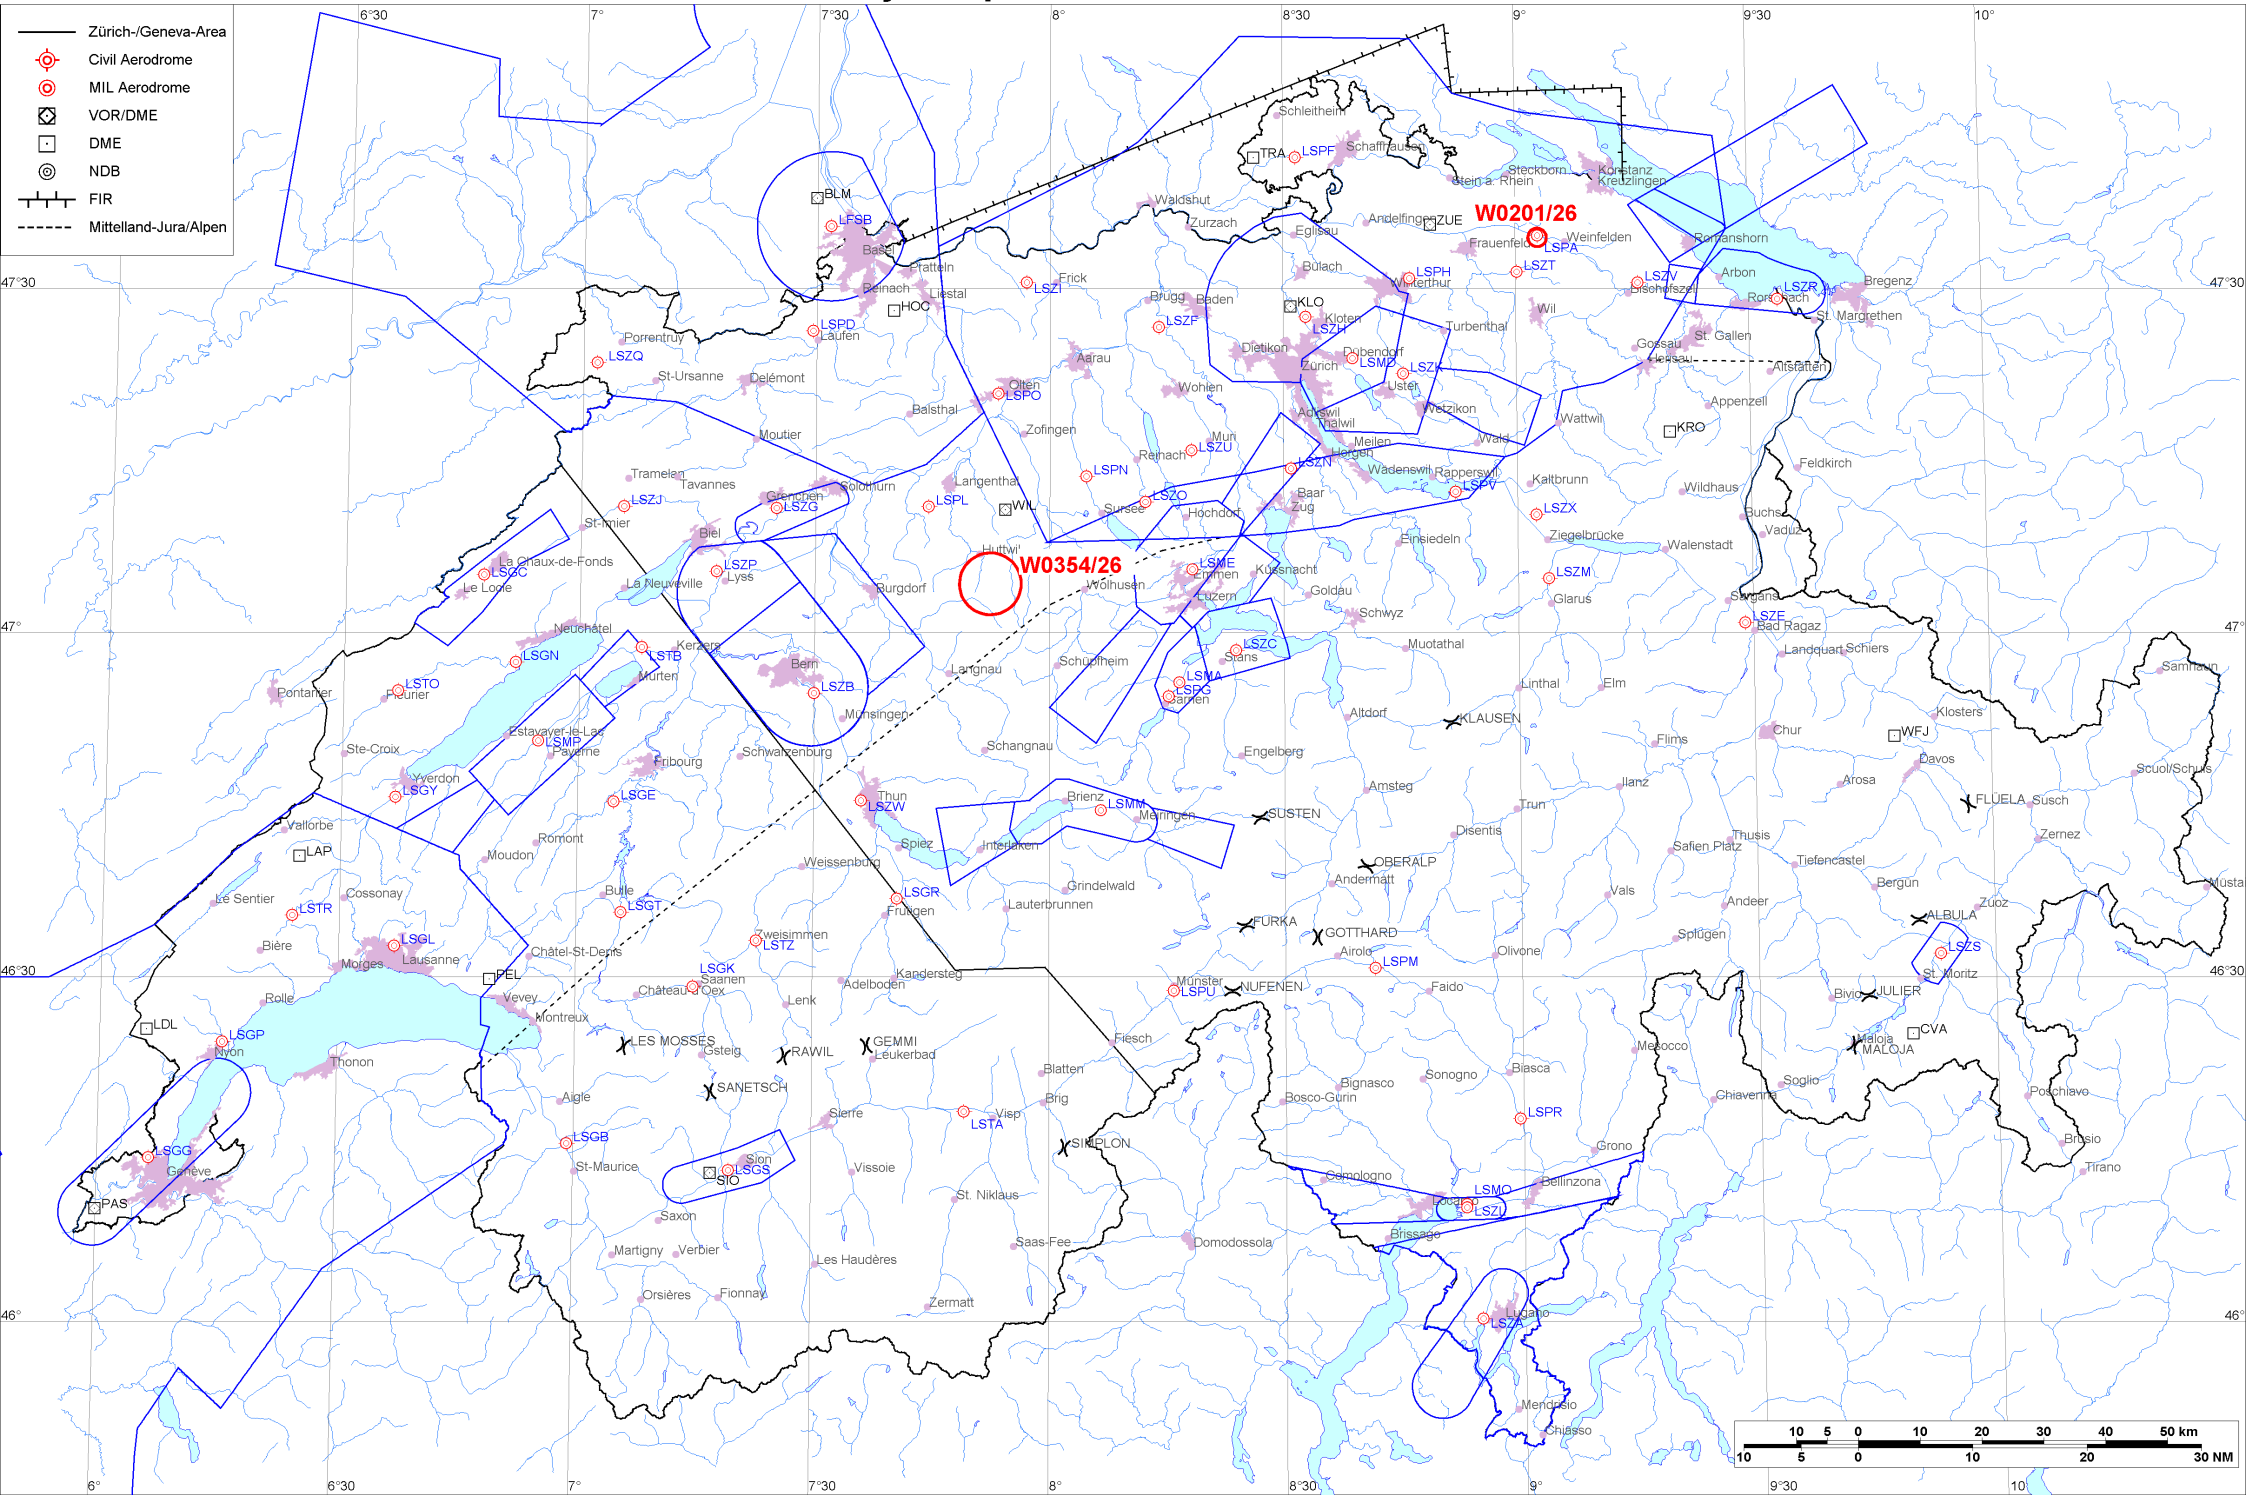

- Zürich-/Geneva-Area
- ⊙ Civil Aerodrome
- ⊙ MIL Aerodrome
- ⊠ VOR/DME
- DME
- ⊙ NDB
- FIR
- - - - - Mittelland-Jura/Alpen

Firings / AIP-Areas / Warnings:

Firing-Nr AIP-Area NOTAM-Nr	Validity UTC	Lower Limit (m/ft AMSL or FL)	Upper Limit (m/ft AMSL or FL)	Center Point	Covering Radius	NOTAM Item E
W0201/26	2230 - 2359	GND	FL195	473426N 0090252E	0.3KM / 0.2NM	TEMPO R-AREA AMLIKON ESTABLISHED RADIUS 0.2KM (473426N0090252E RADIUS 0.2NM). WX MEASUREMENTS BY REMOTELY PILOTED AERIAL SYSTEM WILL TAKE PLACE. WHITE BLINKING PSN LGT WITH VISUAL RANGE OF AT LEAST 3KM. ENTRY PROHIBITED WHEN ACT EXC HEL EMERG MEDICAL SER (HEMS). FOR INFO ON ACT AND HEMS CTC TEL +41 79 772 93 32.
W0354/26	0000 - 2359	GND	2300m / 7600ft	470415N 0075225E	5.1KM / 2.8NM	TEMPO R-AREA ERISWIL ESTABLISHED DUE TO HELIKITE WITH GROUND CABLE AND UNMANNED ACFT FLT, RADIUS 5.0KM (470415N0075225E RADIUS 2.7NM). ENTRY PROHIBITED EXC ACFT INVOLVED IN TEST MISSIONS AND HEL EMERG MEDICAL SER (HEMS). HEMS CTC +41 79 826 94 68.

Activities not shown on the DABS Chart Side:

NOTAM-Nr	Validity UTC	Lower Limit (m/ft AMSL or FL)	Upper Limit (m/ft AMSL or FL)	Center Point	Covering Radius	NOTAM Item E
None						

For detailed information regarding the DABS see AIP Switzerland GEN 3.1-5 or VFR GEN 1-0-4.