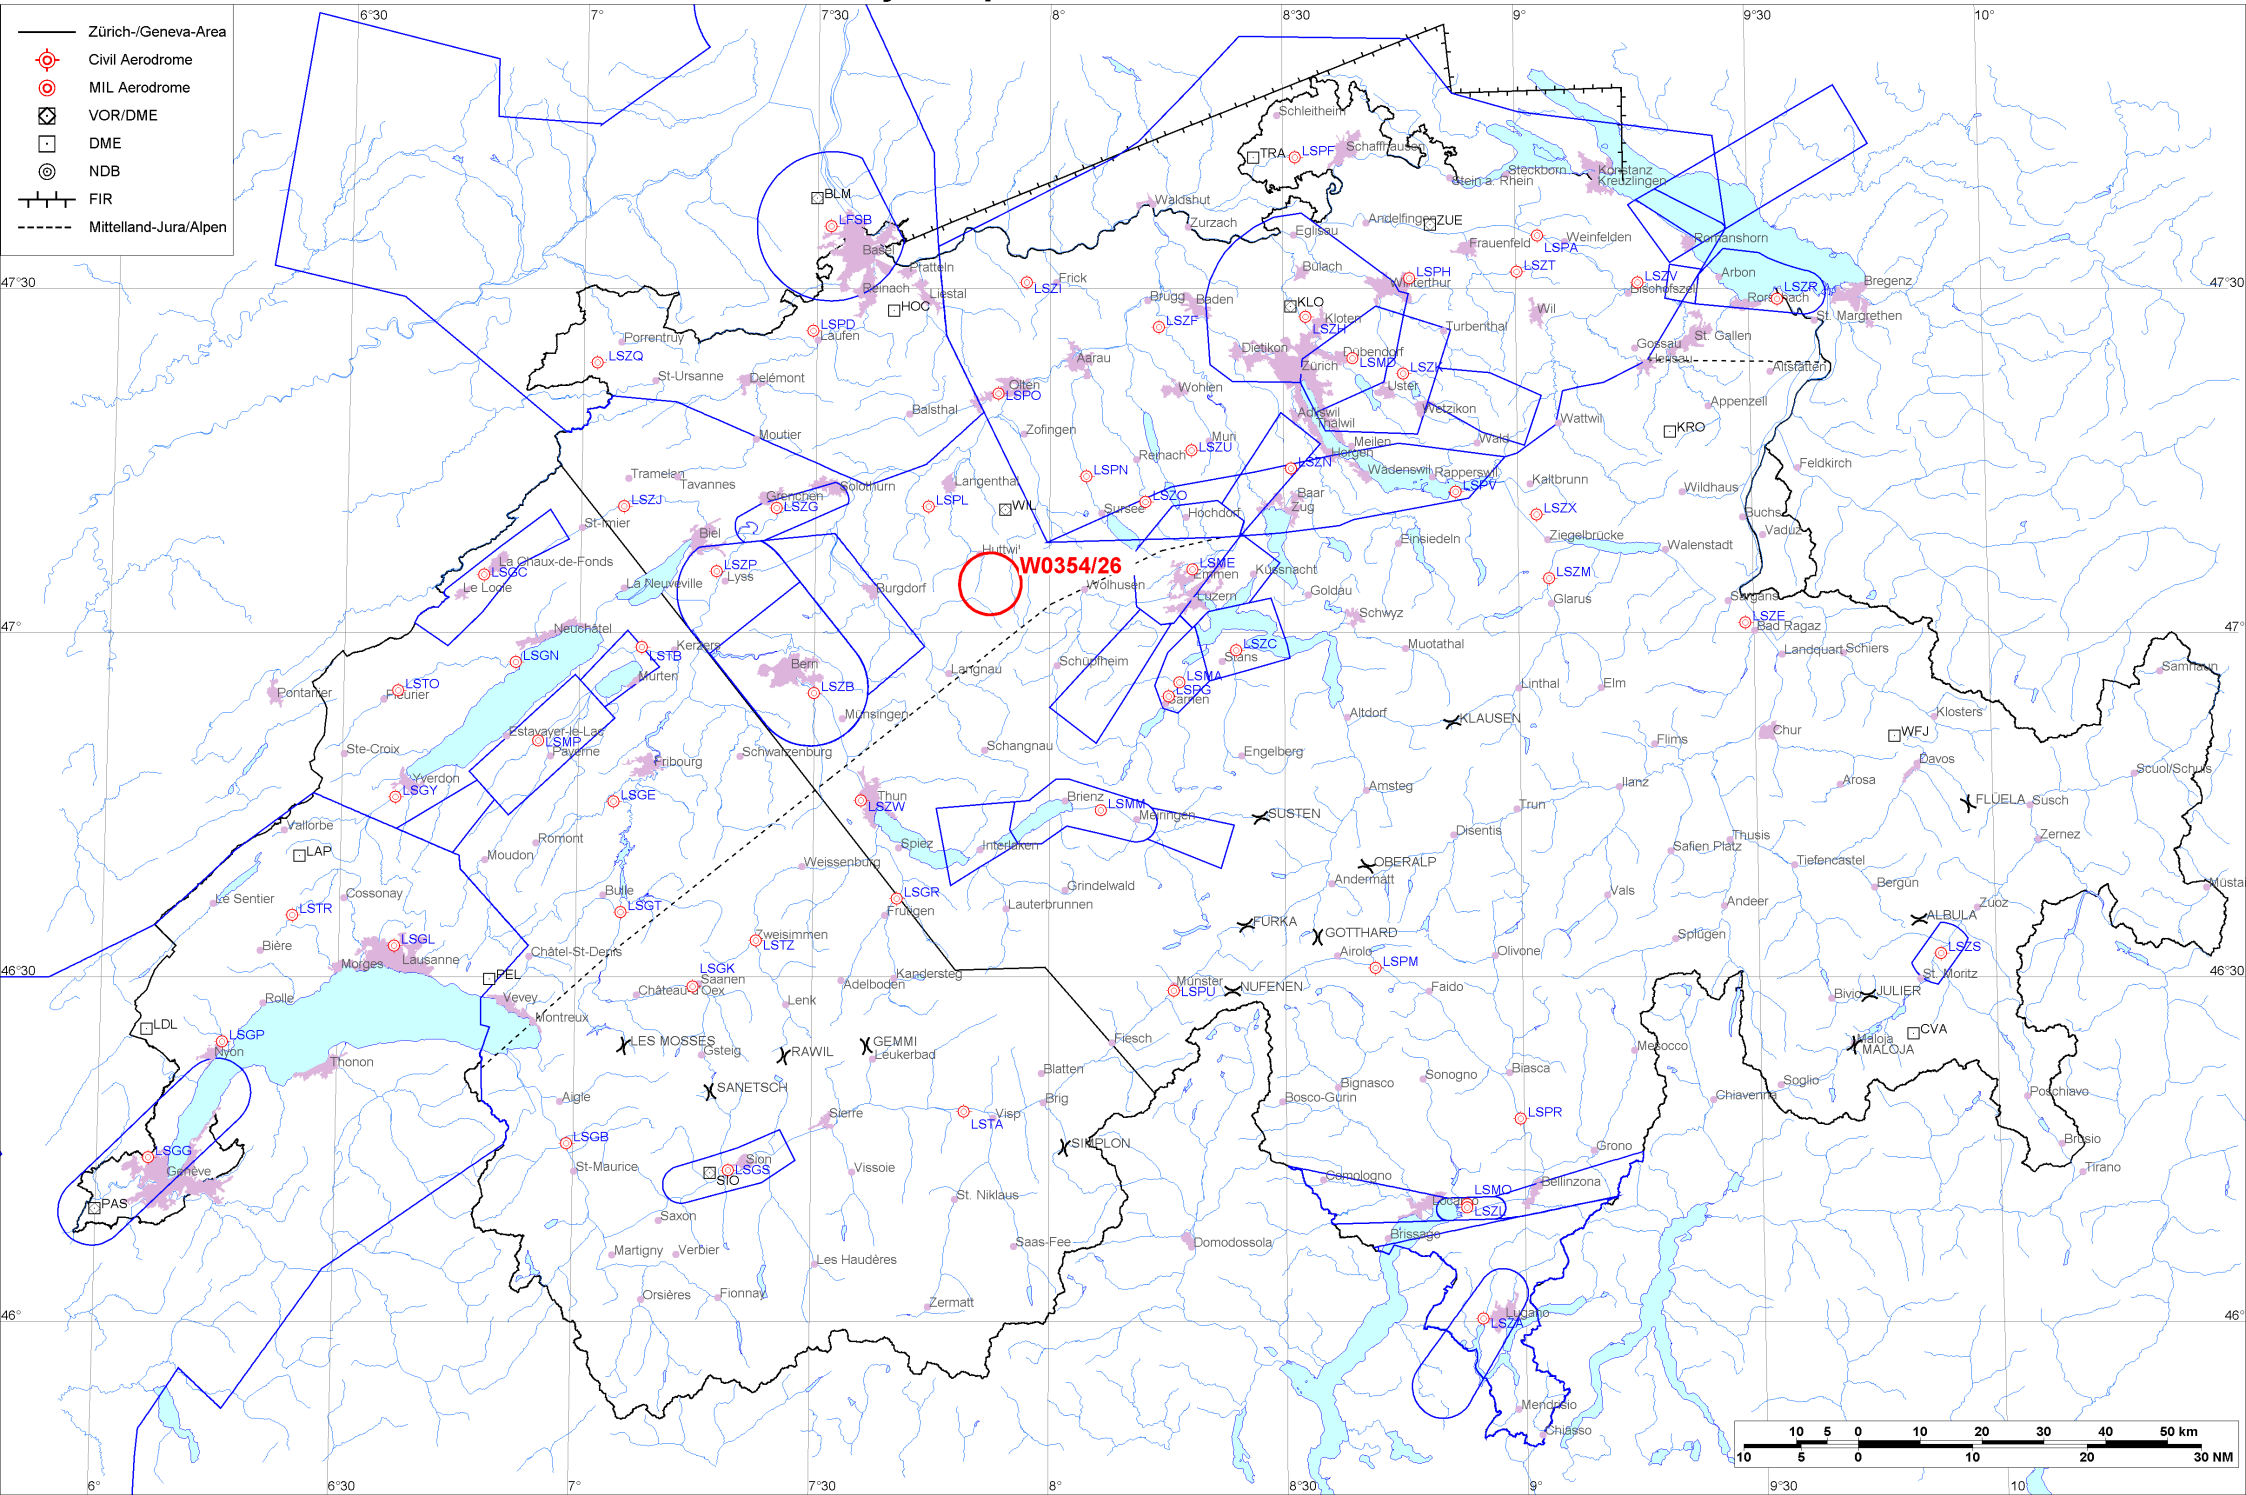

- Zürich-/Geneva-Area
- ⊕ Civil Aerodrome
- ⊙ MIL Aerodrome
- ⊠ VOR/DME
- DME
- ⊙ NDB
- FIR
- - - - - Mittelland-Jura/Alpen

Firings / AIP-Areas / Warnings:

Firing-Nr AIP-Area NOTAM-Nr	Validity UTC	Lower Limit (m/ft AMSL or FL)	Upper Limit (m/ft AMSL or FL)	Center Point	Covering Radius	NOTAM Item E
W0354/26	1200 - 2359	GND	2300m / 7600ft	470415N 0075225E	5.1KM / 2.8NM	TEMPO R-AREA ERISWIL ESTABLISHED DUE TO HELIKITE WITH GROUND CABLE AND UNMANNED ACFT FLT, RADIUS 5.0KM (470415N0075225E RADIUS 2.7NM). ENTRY PROHIBITED EXC ACFT INVOLVED IN TEST MISSIONS AND HEL EMERG MEDICAL SER (HEMS). HEMS CTC +41 79 826 94 68.

Activities not shown on the DABS Chart Side:

NOTAM-Nr	Validity UTC	Lower Limit (m/ft AMSL or FL)	Upper Limit (m/ft AMSL or FL)	Center Point	Covering Radius	NOTAM Item E
None						

For detailed information regarding the DABS see AIP Switzerland GEN 3.1-5 or VFR GEN 1-0-4.