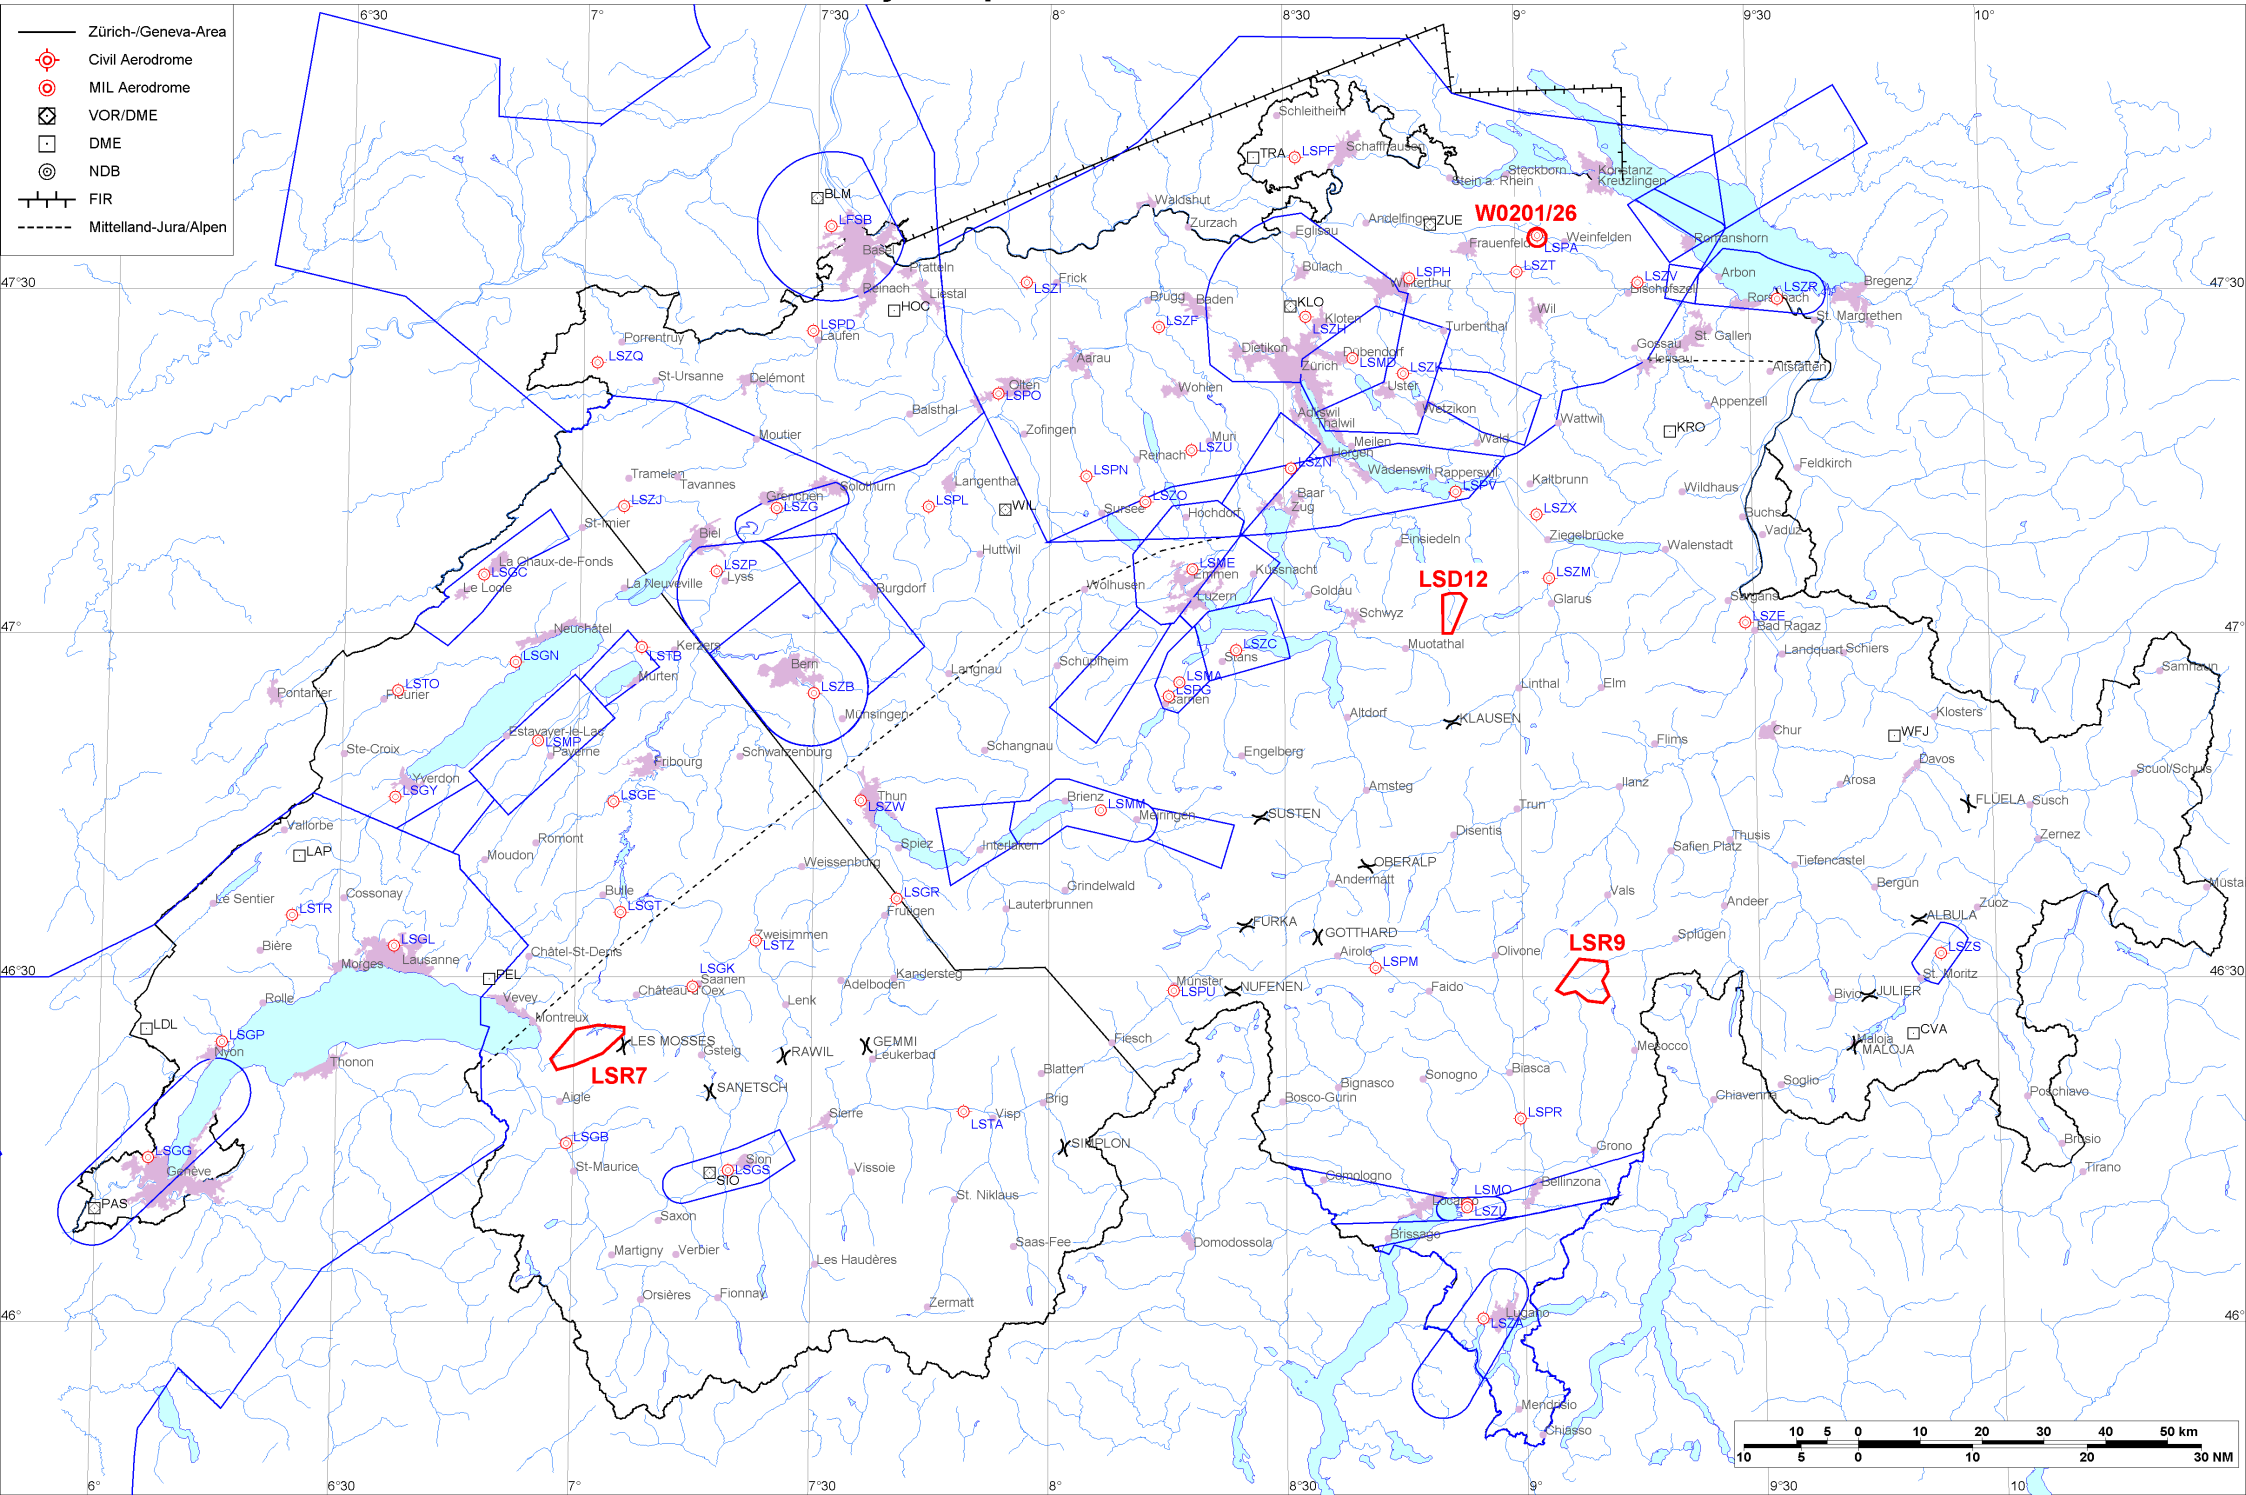

- Zürich-/Geneva-Area
- ⊕ Civil Aerodrome
- ⊙ MIL Aerodrome
- ⊠ VOR/DME
- DME
- ⊙ NDB
- FIR
- - - - - Mittelland-Jura/Alpen

Firings / AIP-Areas / Warnings:

Firing-Nr AIP-Area NOTAM-Nr	Validity UTC	Lower Limit (m/ft AMSL or FL)	Upper Limit (m/ft AMSL or FL)	Center Point	Covering Radius	NOTAM Item E
! LSD12 W0164/26	1200 - 2100	GND	3000m / 9850ft	470140N 0085126E	3.6KM / 2.0NM	D-AREA LSD12 SIHLTAL ACT.
LSR7 W0236/26	0630 - 2100	GND	4700m / 15500ft	462408N 0070145E	6.5KM / 3.5NM	R-AREA LSR7 HONGRIN ACT DUE TO FRNG.
LSR9 W0348/26	0730 - 1630	GND	7750m / 25500ft	462943N 0090743E	4.8KM / 2.6NM	R-AREA LSR9 HINTERRHEIN ACT DUE TO FRNG.
W0201/26	2230 - 2359	GND	FL195	473426N 0090252E	0.3KM / 0.2NM	TEMPO R-AREA AMLIKON ESTABLISHED RADIUS 0.2KM (473426N0090252E RADIUS 0.2NM). WX MEASUREMENTS BY REMOTELY PILOTED AERIAL SYSTEM WILL TAKE PLACE. WHITE BLINKING PSN LGT WITH VISUAL RANGE OF AT LEAST 3KM. ENTRY PROHIBITED WHEN ACT EXC HEL EMERG MEDICAL SER (HEMS). FOR INFO ON ACT AND HEMS CTC TEL +41 79 772 93 32.

Activities not shown on the DABS Chart Side:

NOTAM-Nr	Validity UTC	Lower Limit (m/ft AMSL or FL)	Upper Limit (m/ft AMSL or FL)	Center Point	Covering Radius	NOTAM Item E
None						

For detailed information regarding the DABS see AIP Switzerland GEN 3.1-5 or VFR GEN 1-0-4.
! New or changed data regarding an earlier version of the DABS.