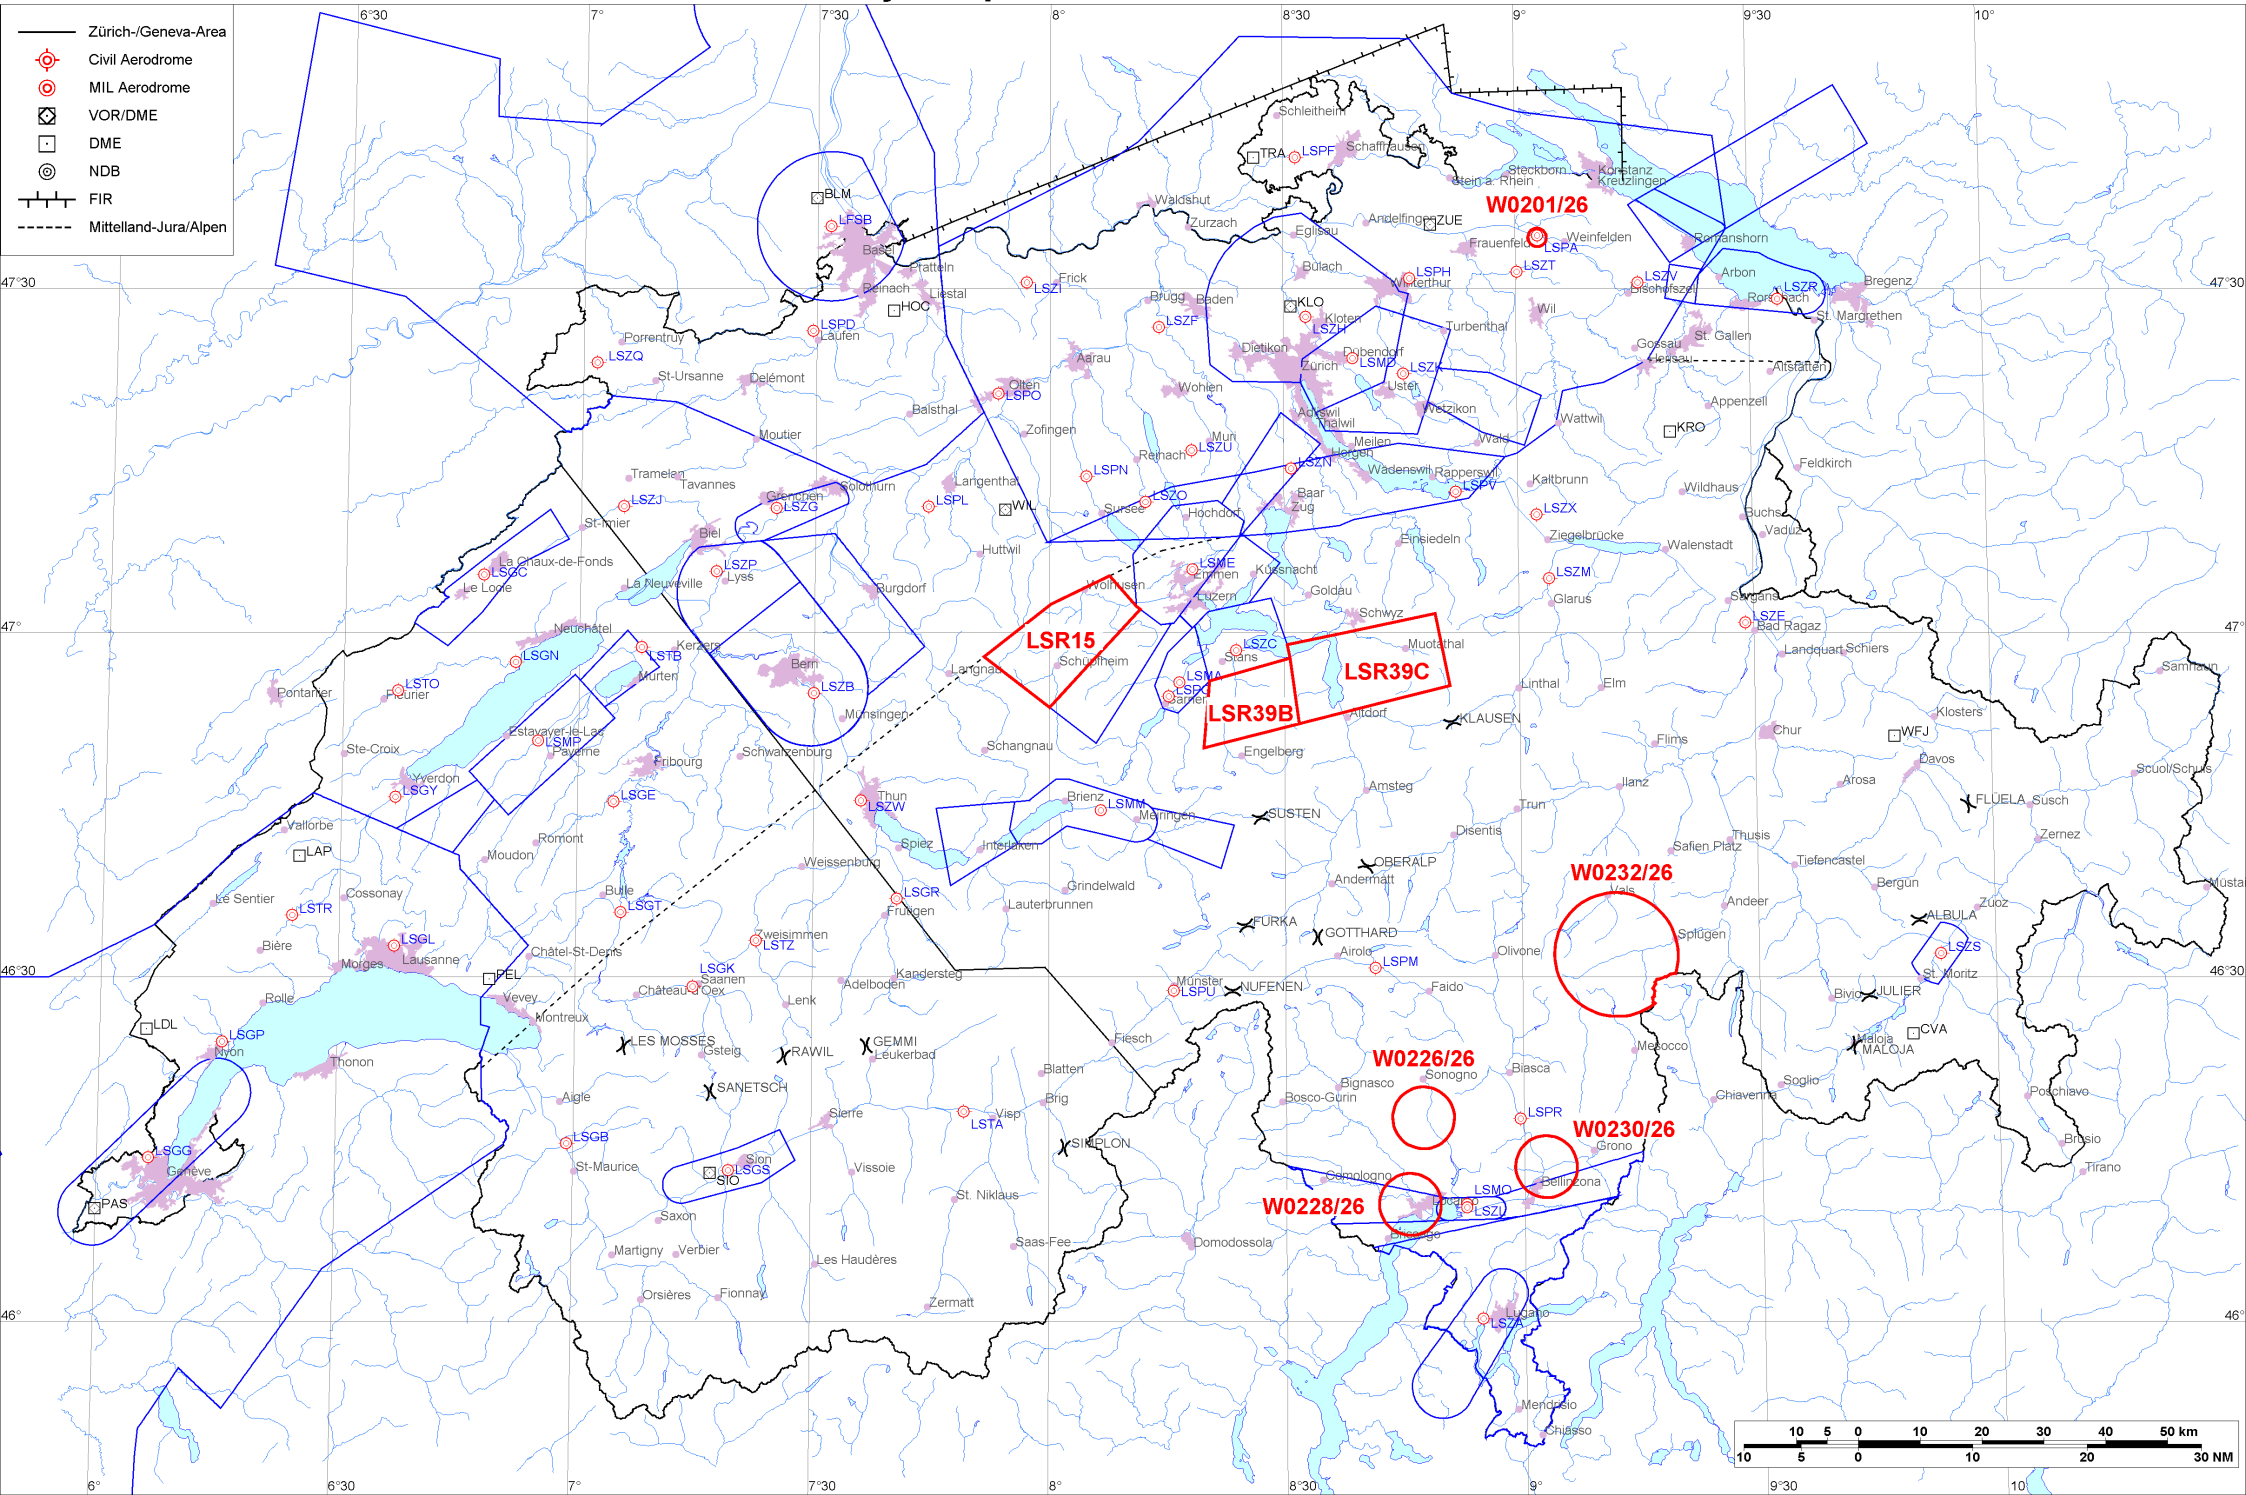

- Zürich-/Geneva-Area
- ⊕ Civil Aerodrome
- ⊙ MIL Aerodrome
- ⊠ VOR/DME
- DME
- ⊙ NDB
- FIR
- - - - - Mittelland-Jura/Alpen

Firings / AIP-Areas / Warnings:

Firing-Nr AIP-Area NOTAM-Nr	Validity UTC	Lower Limit (m/ft AMSL or FL)	Upper Limit (m/ft AMSL or FL)	Center Point	Covering Radius	NOTAM Item E
LSR15 W0240/26	1200 - 1600	1700m / 5500ft	FL100	465958N 0080137E	13.3KM / 7.2NM	R-AREA LSR15 ENTLEBUCH ACT.
LSR39B W0233/26	0800 - 1000 1300 - 1500	2750m / 9000ft	FL130	465352N 0082513E	10.1KM / 5.5NM	R-AREA LSR39B BRISEN ACT. LOWER LIMIT 9000FT AMSL OR 2000FT GND WHICHEVER IS HIGHER.
LSR39C W0234/26	0800 - 1000 1300 - 1500	2750m / 9000ft	FL130	465652N 0084033E	14.2KM / 7.7NM	R-AREA LSR39C STOOS ACT. LOWER LIMIT 9000FT AMSL OR 2000FT GND WHICHEVER IS HIGHER.
W0201/26	0000 - 0400 2230 - 2359	GND	FL195	473426N 0090252E	0.3KM / 0.2NM	TEMPO R-AREA AMLIKON ESTABLISHED RADIUS 0.2KM (473426N0090252E RADIUS 0.2NM). WX MEASUREMENTS BY REMOTELY PILOTED AERIAL SYSTEM WILL TAKE PLACE. WHITE BLINKING PSN LGT WITH VISUAL RANGE OF AT LEAST 3KM. ENTRY PROHIBITED WHEN ACT EXC HEL EMERG MEDICAL SER (HEMS). FOR INFO ON ACT AND HEMS CTC TEL +41 79 772 93 32.
W0226/26	0700 - 1100 1215 - 1600	GND	FL130	461743N 0084718E	5.1KM / 2.8NM	INTENSE PJE WITH SEVERAL MIL PROP ACFT WILL TAKE PLACE IN THE VCY AROUND BRIONE RADIUS 5.0KM (461743N0084718E RADIUS 2.7NM) WI AIRSPACE G AND E ONLY. MIL TFC INFO AVBL ON LOCARNO INFO 138.050.
W0228/26	0700 - 1100 1215 - 1600	GND	FL130	461011N 0084534E	5.1KM / 2.8NM	INTENSE PJE WITH SEVERAL MIL PROP ACFT WILL TAKE PLACE IN THE VCY AROUND LOCARNO RADIUS 5.0KM (461011N0084534E RADIUS 2.7NM) WI AIRSPACE G AND E ONLY. MIL TFC INFO AVBL ON LOCARNO INFO 138.050.
W0230/26	0700 - 1100 1215 - 1600	GND	FL130	461328N 0090245E	5.1KM / 2.8NM	INTENSE PJE WITH SEVERAL MIL PROP ACFT WILL TAKE PLACE IN THE VCY AROUND ARBEDO, RADIUS 5.0KM (461328N0090245E RADIUS 2.7NM) WI AIRSPACE G AND E ONLY. MIL TFC INFO AVBL ON LOCARNO INFO 138.050.
W0232/26	0700 - 1100 1215 - 1600	GND	FL130	463157N 0091154E	10.1KM / 5.5NM	INTENSE PJE WITH SEVERAL MIL PROP ACFT WILL TAKE PLACE IN THE VCY AROUND HINTERRHEIN RADIUS 10.0KM (463157N0091154E RADIUS 5.5NM) WI SWITZERLAND TERRITORY AND AIRSPACE G AND E ONLY. MIL TFC INFO AVBL ON LOCARNO INFO 138.050