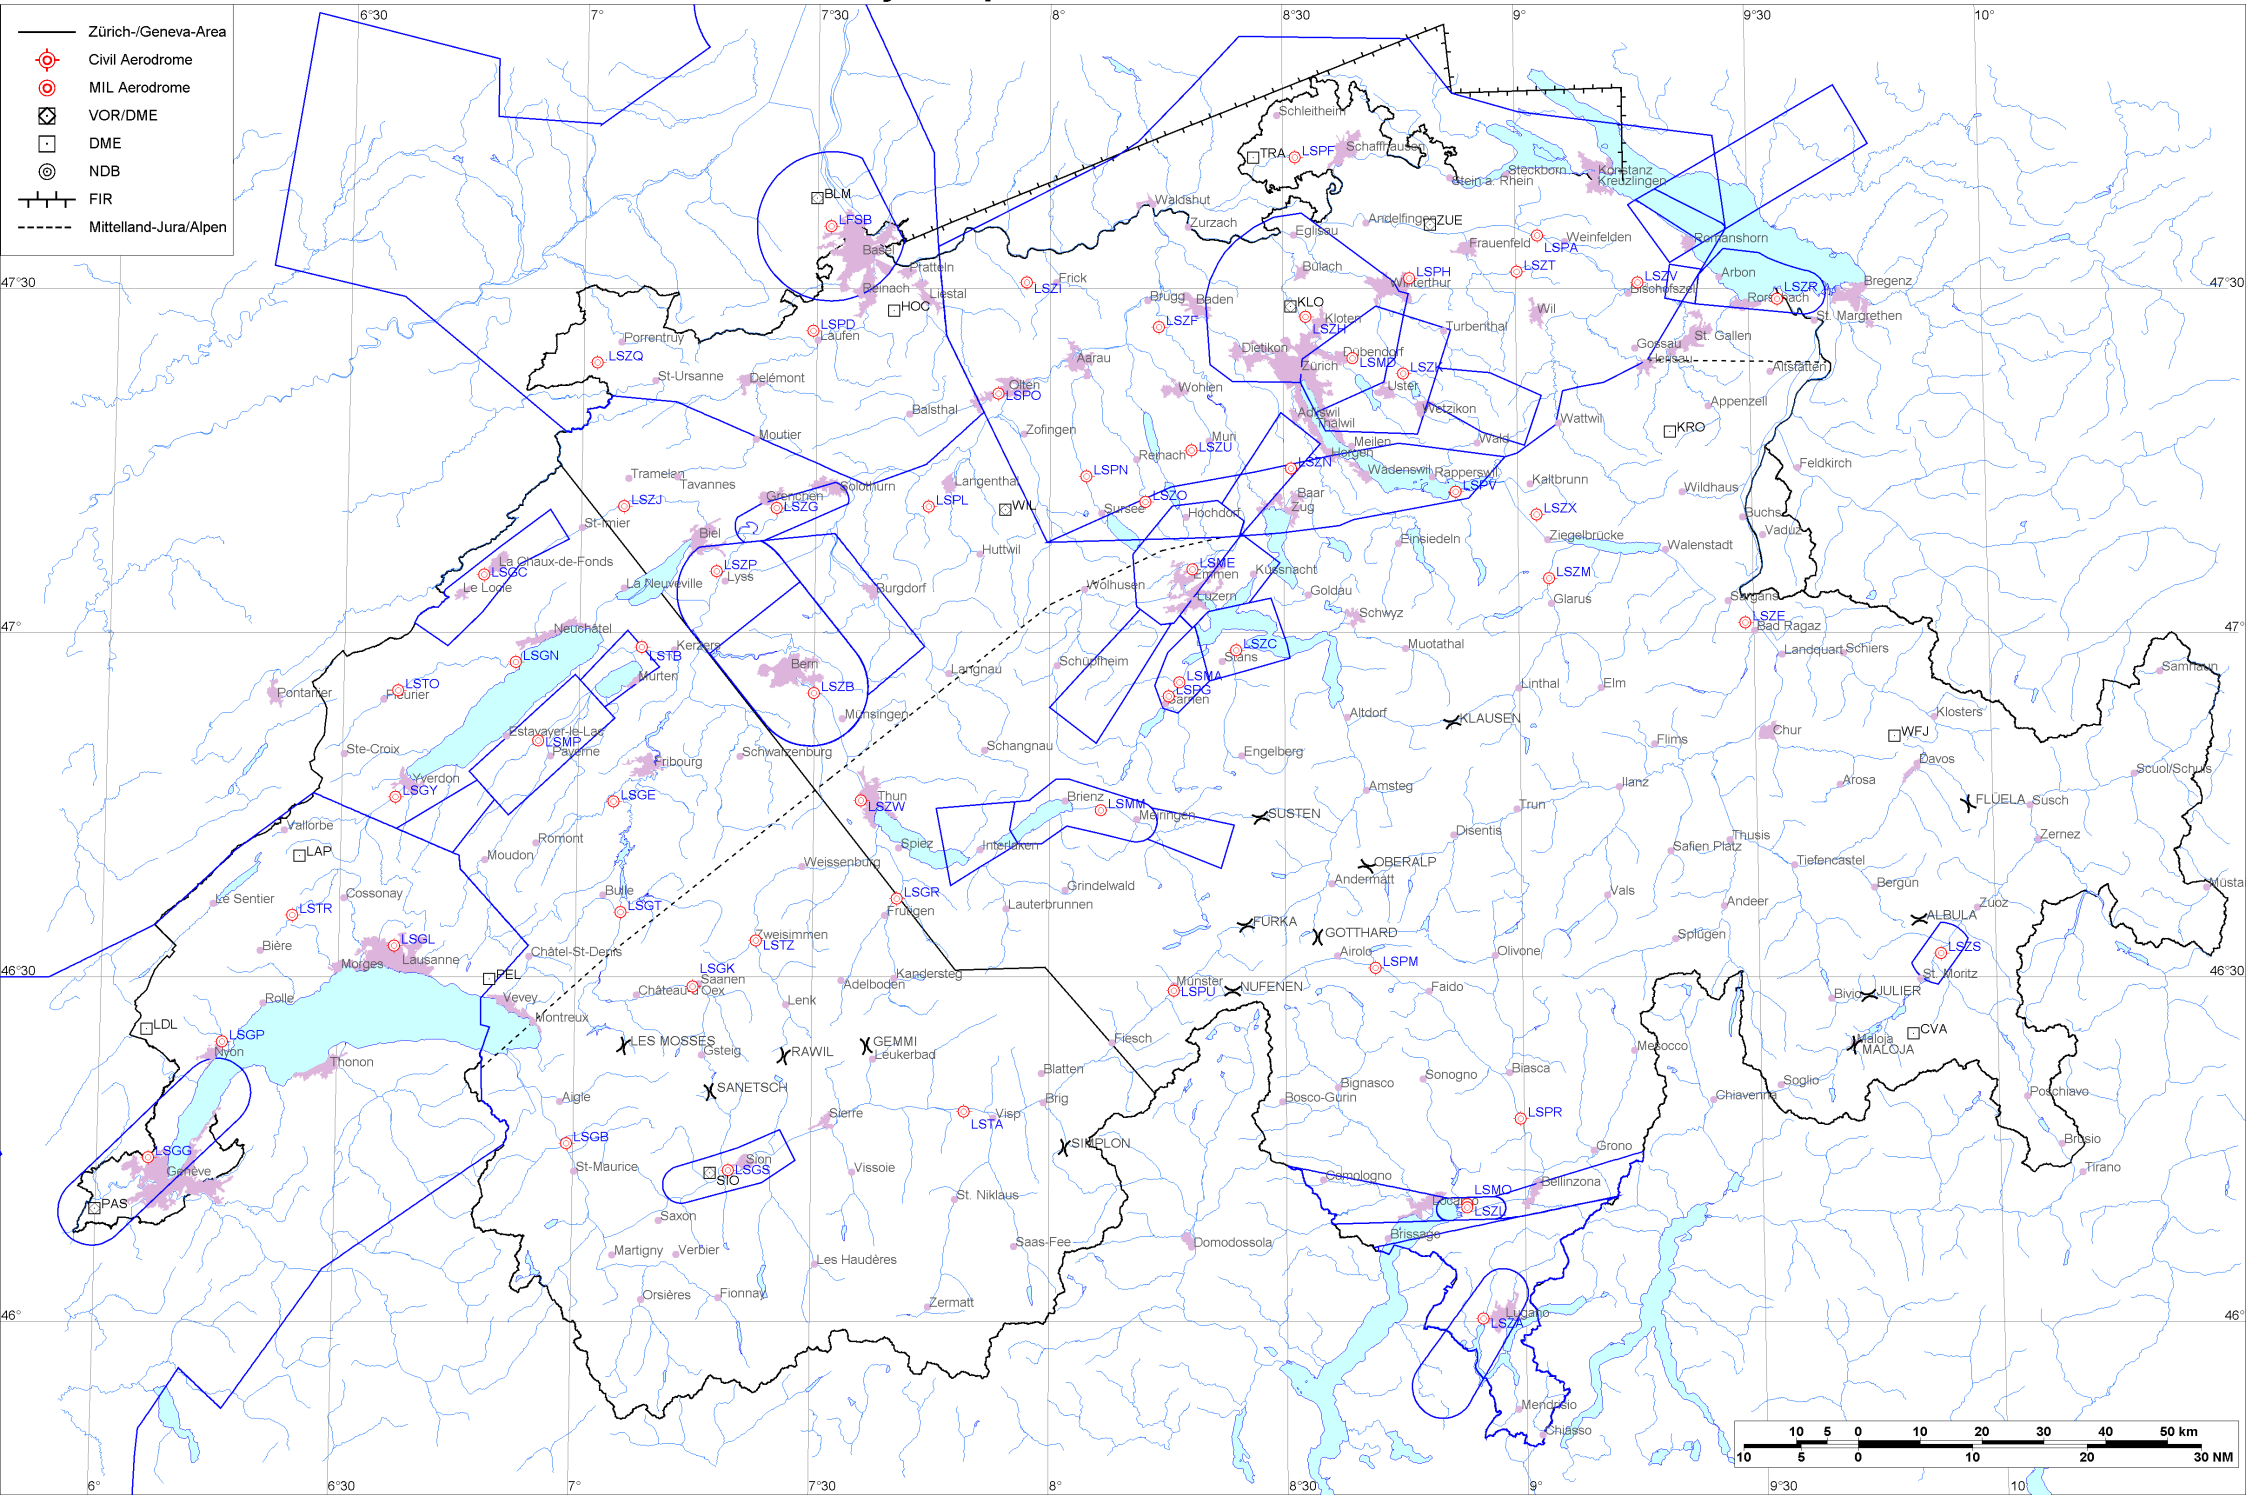

- Zürich-/Geneva-Area
- ⊙ Civil Aerodrome
- ⊙ MIL Aerodrome
- ⊠ VOR/DME
- DME
- ⊙ NDB
- FIR
- - - - - Mittelland-Jura/Alpen

Firings / AIP-Areas / Warnings:

Firing-Nr AIP-Area NOTAM-Nr	Validity UTC	Lower Limit (m/ft AMSL or FL)	Upper Limit (m/ft AMSL or FL)	Center Point	Covering Radius	NOTAM Item E
None						

Activities not shown on the DABS Chart Side:

NOTAM-Nr	Validity UTC	Lower Limit (m/ft AMSL or FL)	Upper Limit (m/ft AMSL or FL)	Center Point	Covering Radius	NOTAM Item E
W3449/25	0715 - 1556	GND	650m / 2150ft	471026N 0092955E	6.1KM / 3.3NM	UNMANNED ACFT ACT WILL TAKE PLACE OVER RHINE VALLEY BTN BUCHS, VADUZ, SEVELEN AND ESCHEN, RADIUS 6.0KM (471026N0092955E RADIUS 3.3NM). FOR INFO AND POSS COOR CTC +385 91 956 5459 OR ROUTES(A)JEDSY.COM
W3995/25	0000 - 1230	FL130	FL150	464500N 0080800E	181.5KM / 98.1NM	MIL OFF: UPPER LIMIT AIRSPACE ECHO OVER ALPS FL150. REF VFR MANUAL GEN 1-0-5 PARAGRAPH 6.