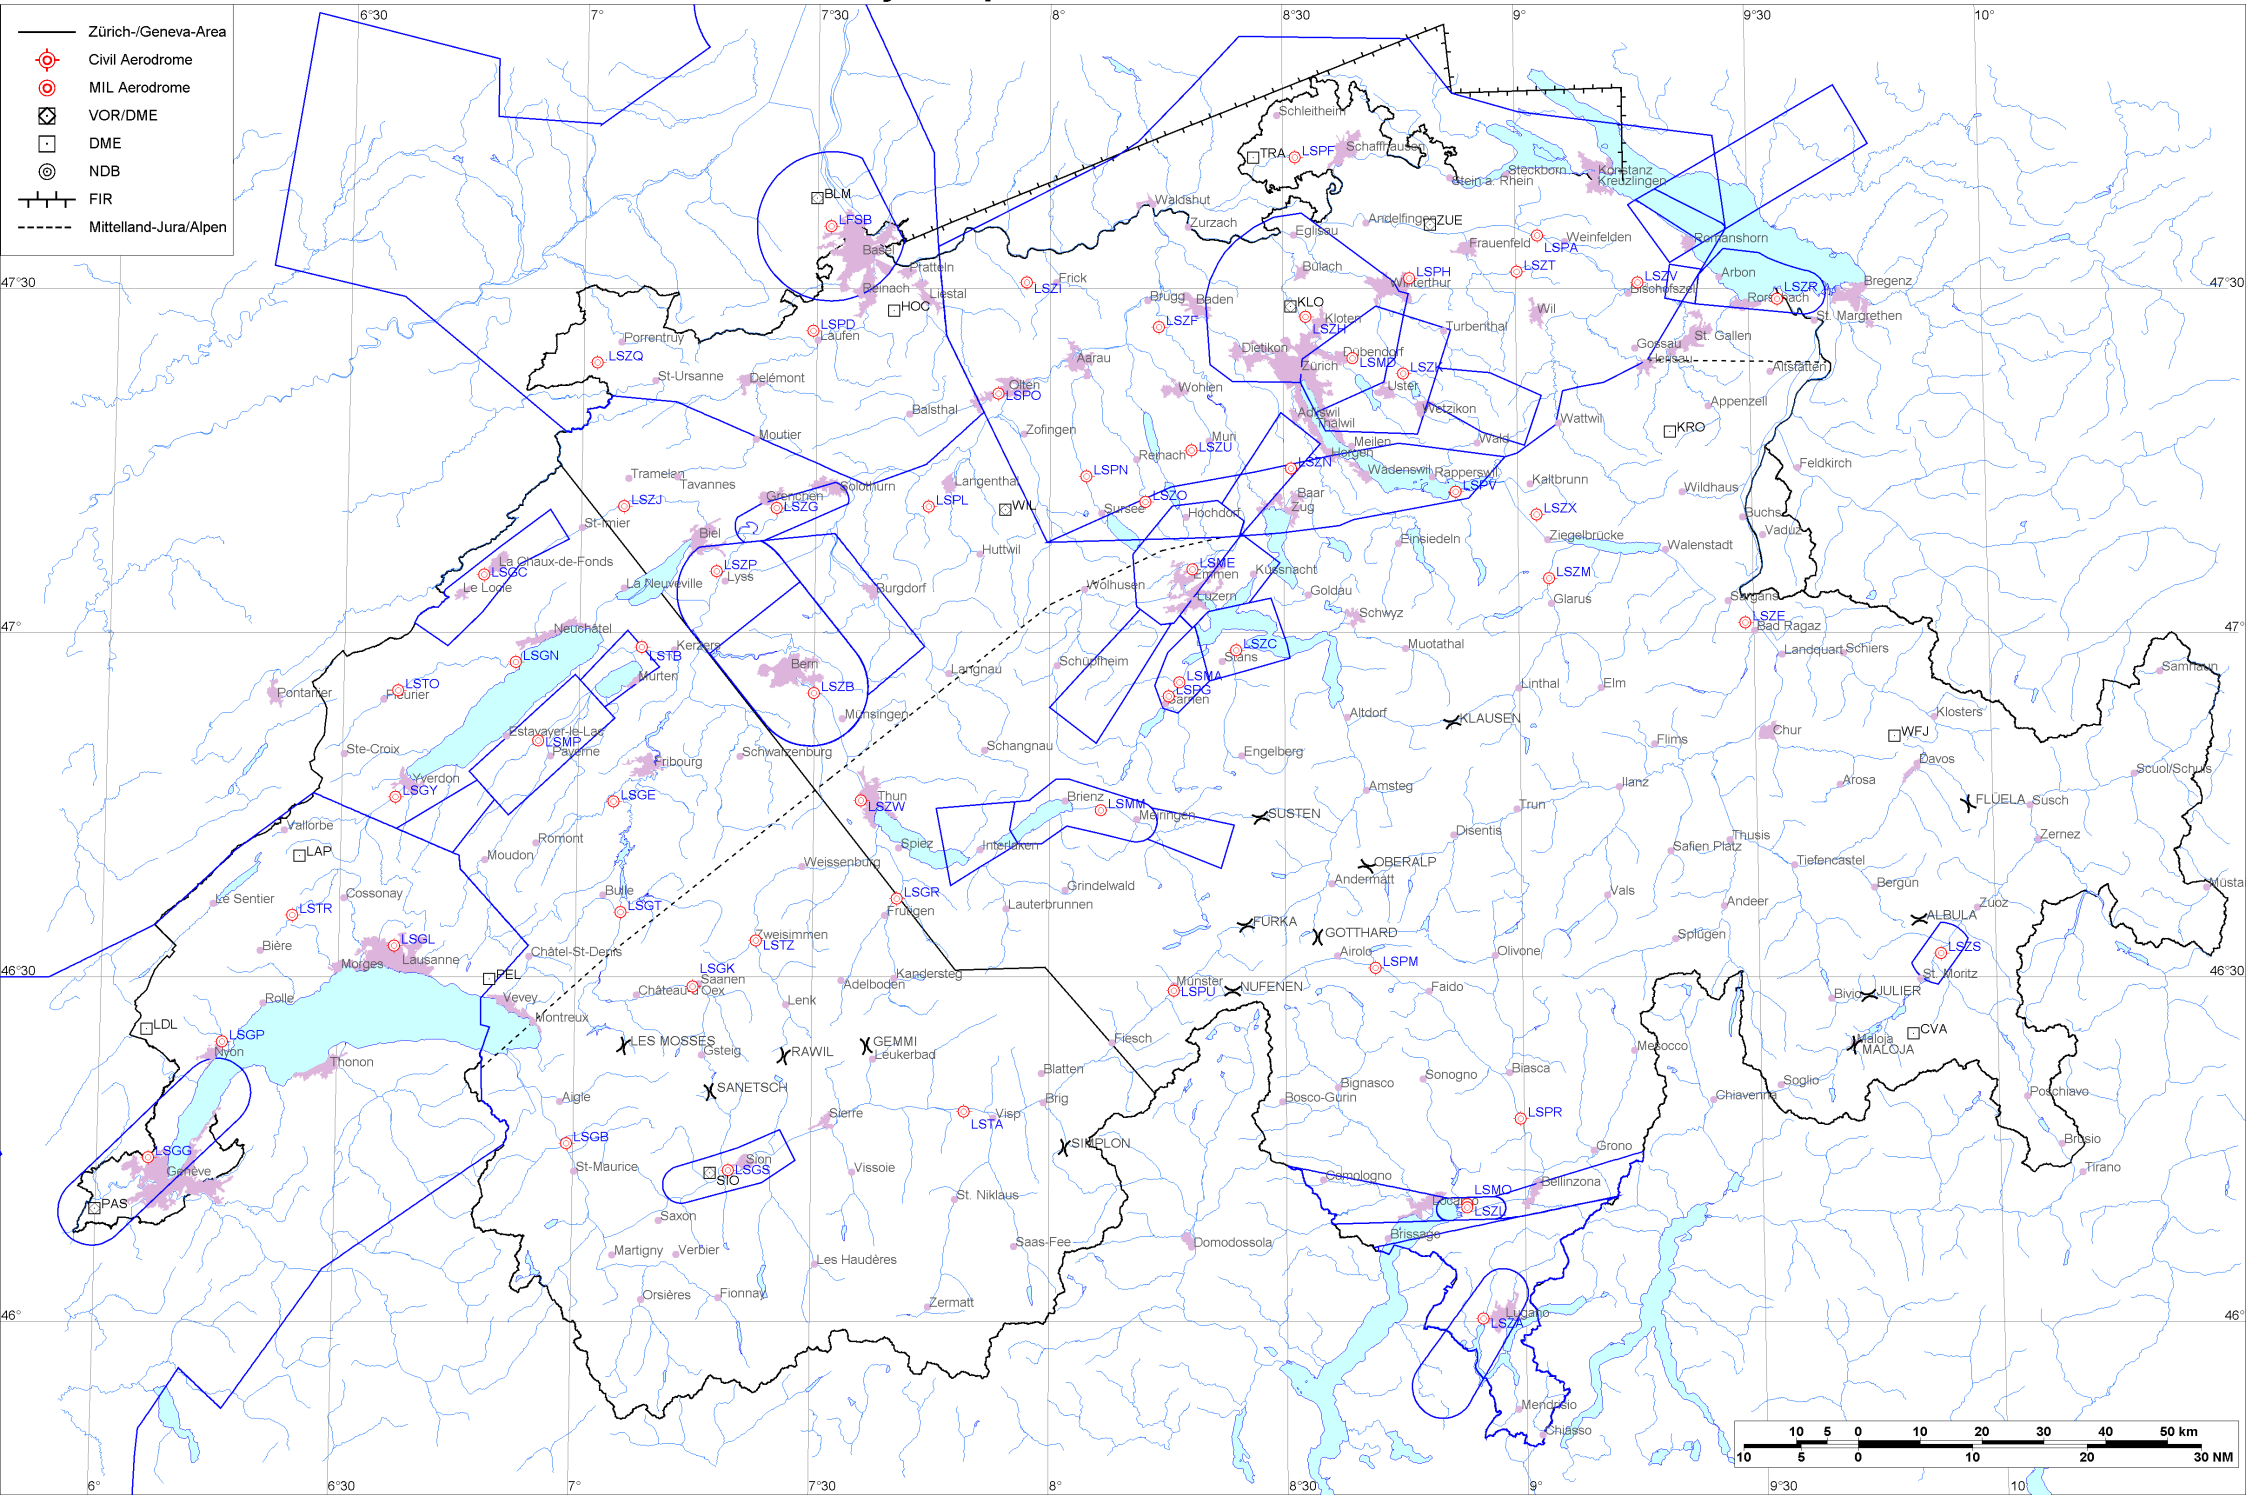

- Zürich-/Geneva-Area
- ⊕ Civil Aerodrome
- ⊙ MIL Aerodrome
- ⊠ VOR/DME
- DME
- ⊙ NDB
- FIR
- - - - - Mittelland-Jura/Alpen

Firings / AIP-Areas / Warnings:

Firing-Nr AIP-Area NOTAM-Nr	Validity UTC	Lower Limit (m/ft AMSL or FL)	Upper Limit (m/ft AMSL or FL)	Center Point	Covering Radius	NOTAM Item E
None						

Activities not shown on the DABS Chart Side:

NOTAM-Nr	Validity UTC	Lower Limit (m/ft AMSL or FL)	Upper Limit (m/ft AMSL or FL)	Center Point	Covering Radius	NOTAM Item E
W3995/25	0000 - 2359	FL130	FL150	464500N 0080800E	181.5KM / 98.1NM	MIL OFF: UPPER LIMIT AIRSPACE ECHO OVER ALPS FL150. REF VFR MANUAL GEN 1-0-5 PARAGRAPH 6.