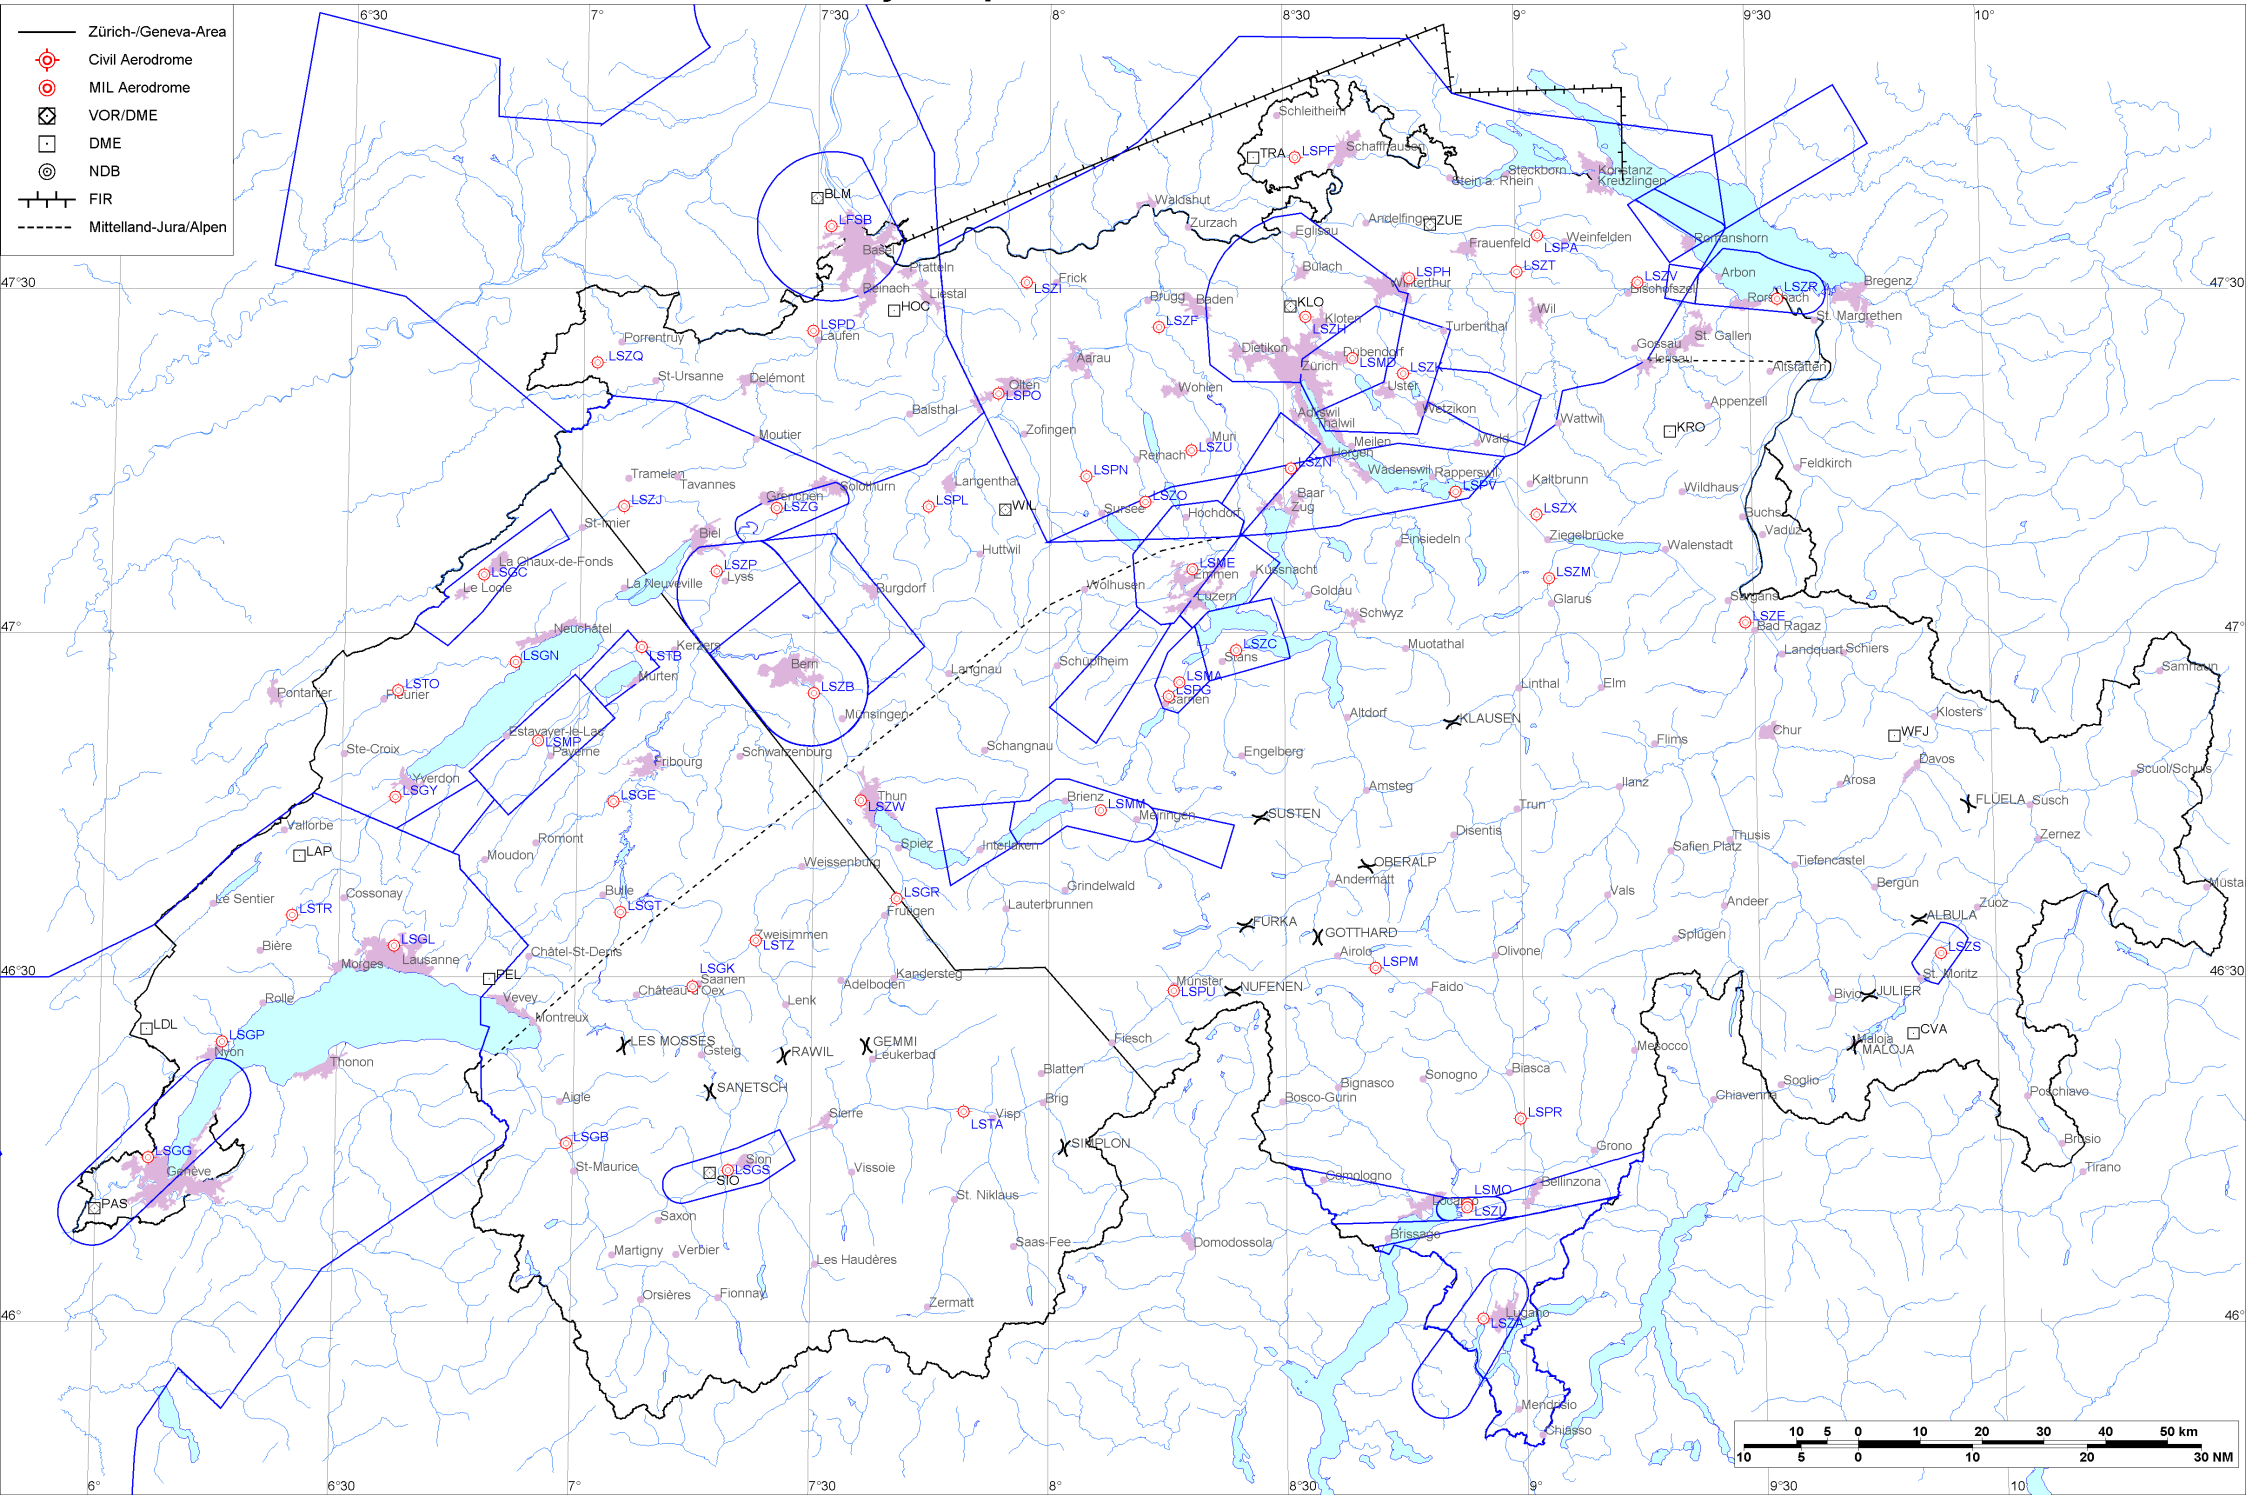

- Zürich-/Geneva-Area
- ⊕ Civil Aerodrome
- ⊙ MIL Aerodrome
- ⊠ VOR/DME
- DME
- ⊙ NDB
- FIR
- - - - - Mittelland-Jura/Alpen

Firings / AIP-Areas / Warnings:

Firing-Nr AIP-Area NOTAM-Nr	Validity UTC	Lower Limit (m/ft AMSL or FL)	Upper Limit (m/ft AMSL or FL)	Center Point	Covering Radius	NOTAM Item E
None						

Activities not shown on the DABS Chart Side:

NOTAM-Nr	Validity UTC	Lower Limit (m/ft AMSL or FL)	Upper Limit (m/ft AMSL or FL)	Center Point	Covering Radius	NOTAM Item E
W3449/25	0715 - 1552	GND	650m / 2150ft	471026N 0092955E	6.1KM / 3.3NM	UNMANNED ACFT ACT WILL TAKE PLACE OVER RHINE VALLEY BTN BUCHS, VADUZ, SEVELEN AND ESCHEN, RADIUS 6.0KM (471026N0092955E RADIUS 3.3NM). FOR INFO AND POSS COOR CTC +385 91 956 5459 OR ROUTES(A)JEDSY.COM
W3995/25	0000 - 2359	FL130	FL150	464500N 0080800E	181.5KM / 98.1NM	MIL OFF: UPPER LIMIT AIRSPACE ECHO OVER ALPS FL150. REF VFR MANUAL GEN 1-0-5 PARAGRAPH 6.