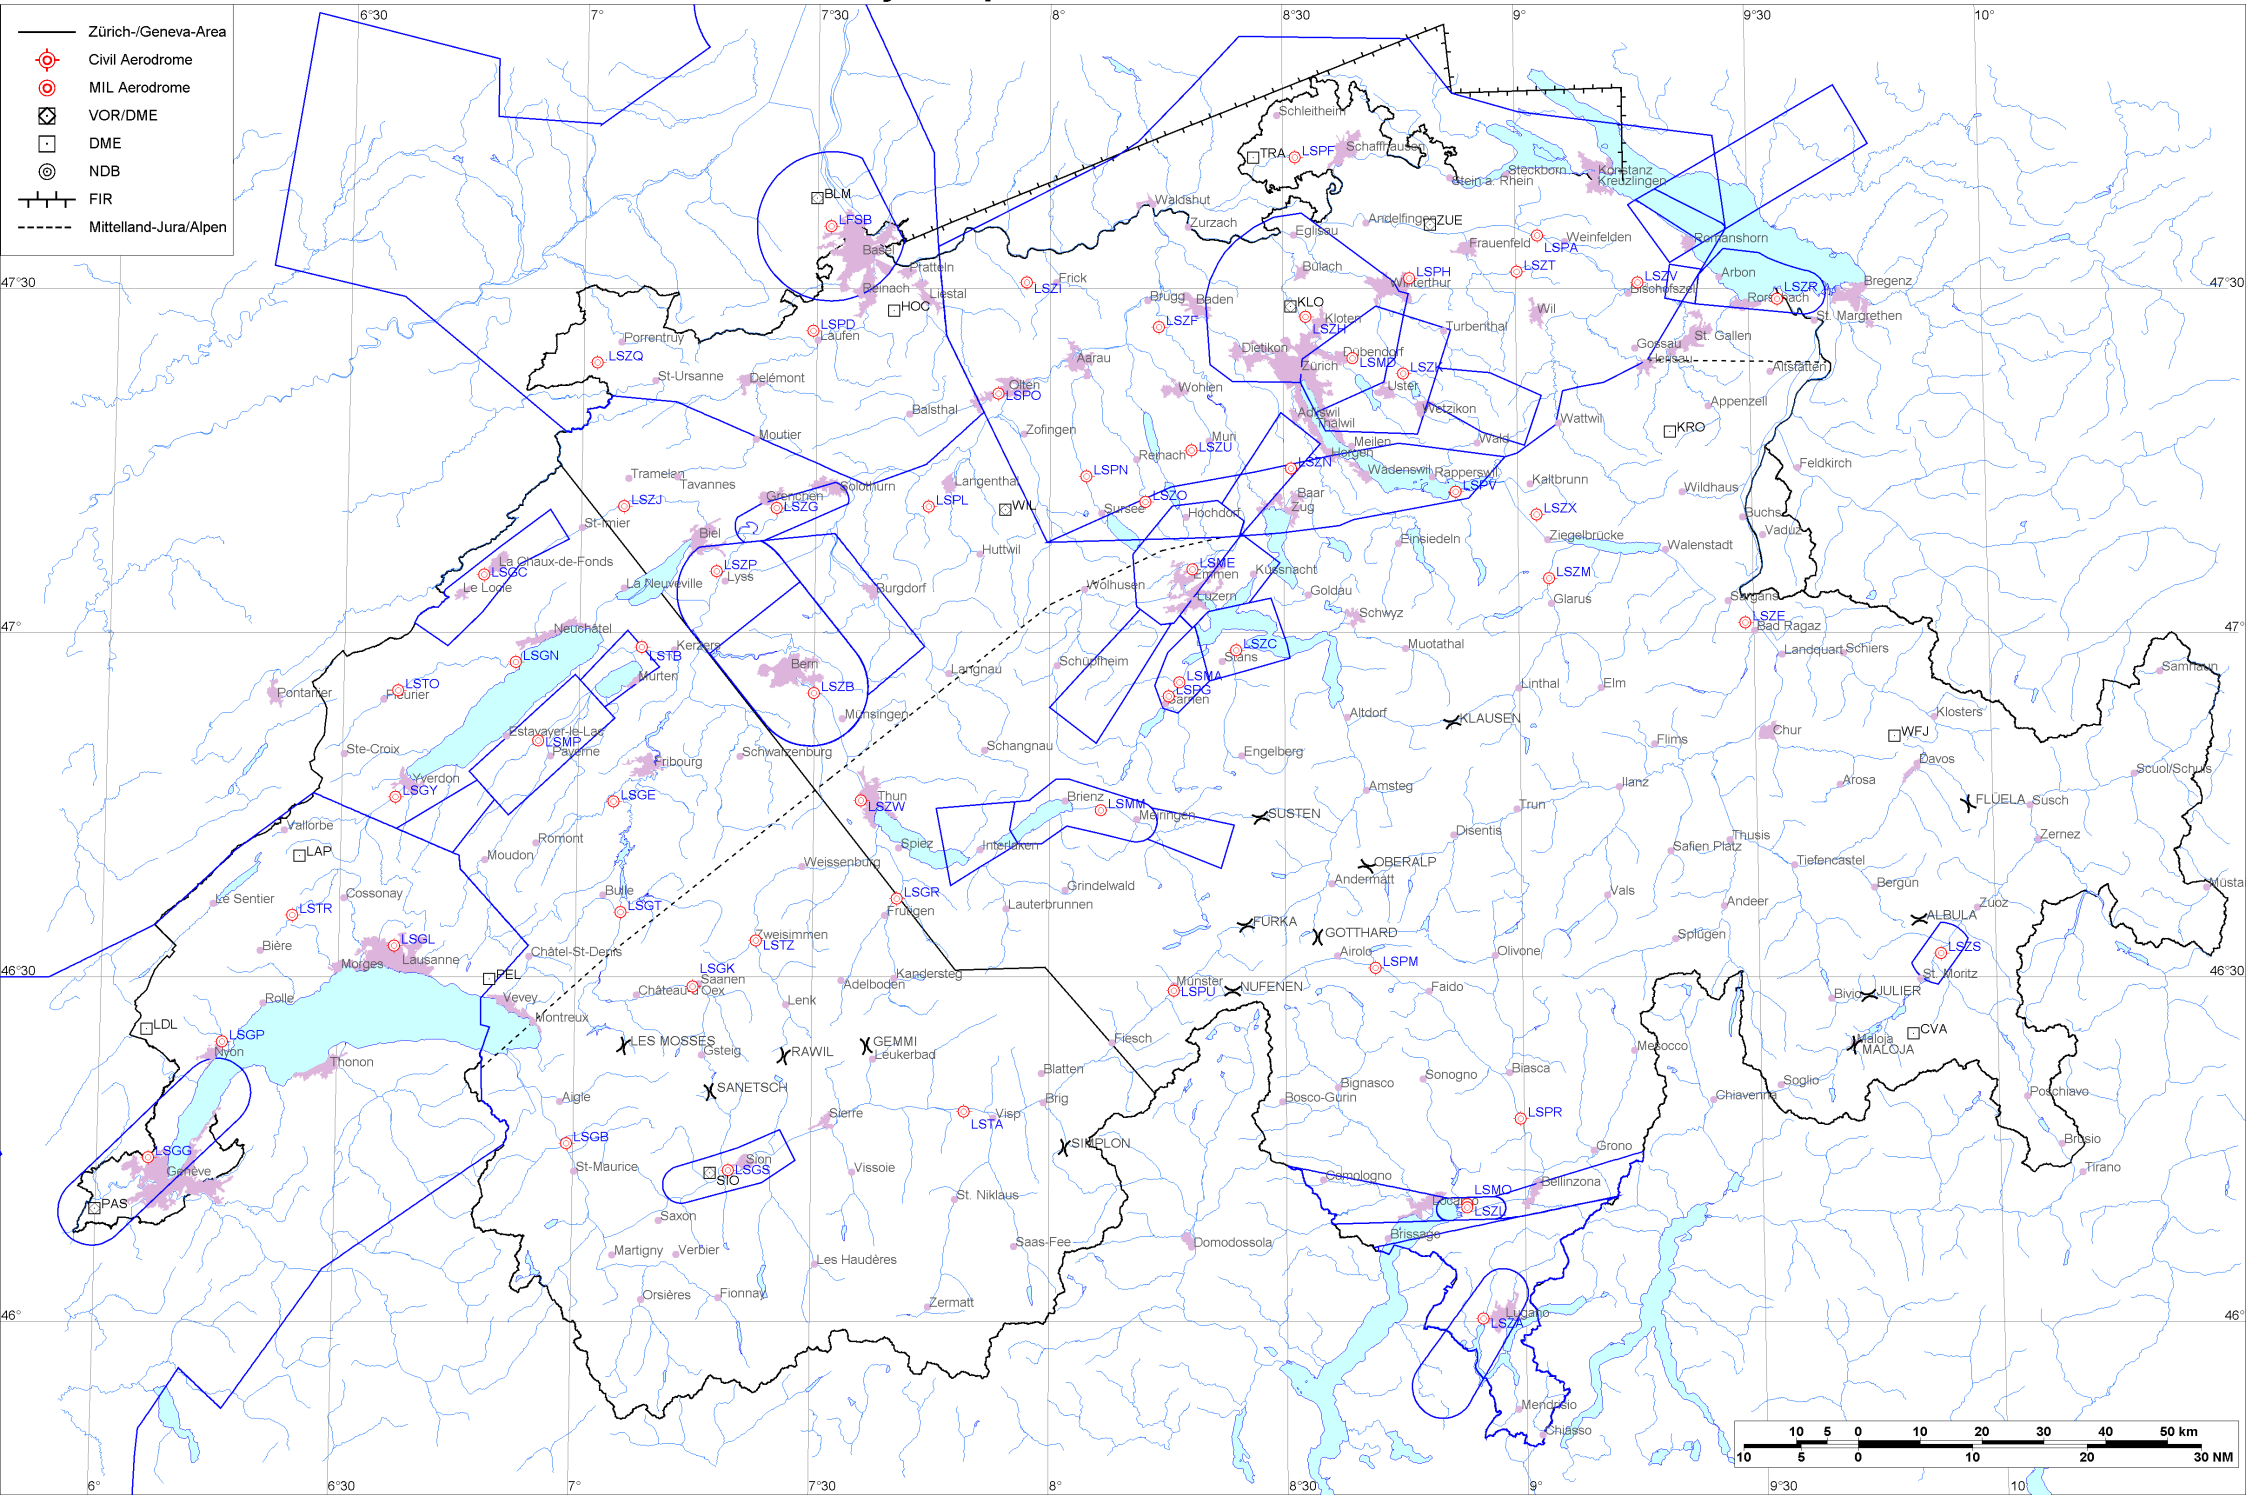

- Zürich-/Geneva-Area
- ⊕ Civil Aerodrome
- ⊙ MIL Aerodrome
- ⊠ VOR/DME
- DME
- ⊙ NDB
- FIR
- - - - - Mittelland-Jura/Alpen

Firings / AIP-Areas / Warnings:

Firing-Nr AIP-Area NOTAM-Nr	Validity UTC	Lower Limit (m/ft AMSL or FL)	Upper Limit (m/ft AMSL or FL)	Center Point	Covering Radius	NOTAM Item E
None						

Activities not shown on the DABS Chart Side:

NOTAM-Nr	Validity UTC	Lower Limit (m/ft AMSL or FL)	Upper Limit (m/ft AMSL or FL)	Center Point	Covering Radius	NOTAM Item E
W3449/25	0715 - 1551	GND	650m / 2150ft	471026N 0092955E	6.1KM / 3.3NM	UNMANNED ACFT ACT WILL TAKE PLACE OVER RHINE VALLEY BTN BUCHS, VADUZ, SEVELEN AND ESCHEN, RADIUS 6.0KM (471026N0092955E RADIUS 3.3NM). FOR INFO AND POSS COOR CTC +385 91 956 5459 OR ROUTES(A)JEDSY.COM
W3995/25	0000 - 2359	FL130	FL150	464500N 0080800E	181.5KM / 98.1NM	MIL OFF: UPPER LIMIT AIRSPACE ECHO OVER ALPS FL150. REF VFR MANUAL GEN 1-0-5 PARAGRAPH 6.