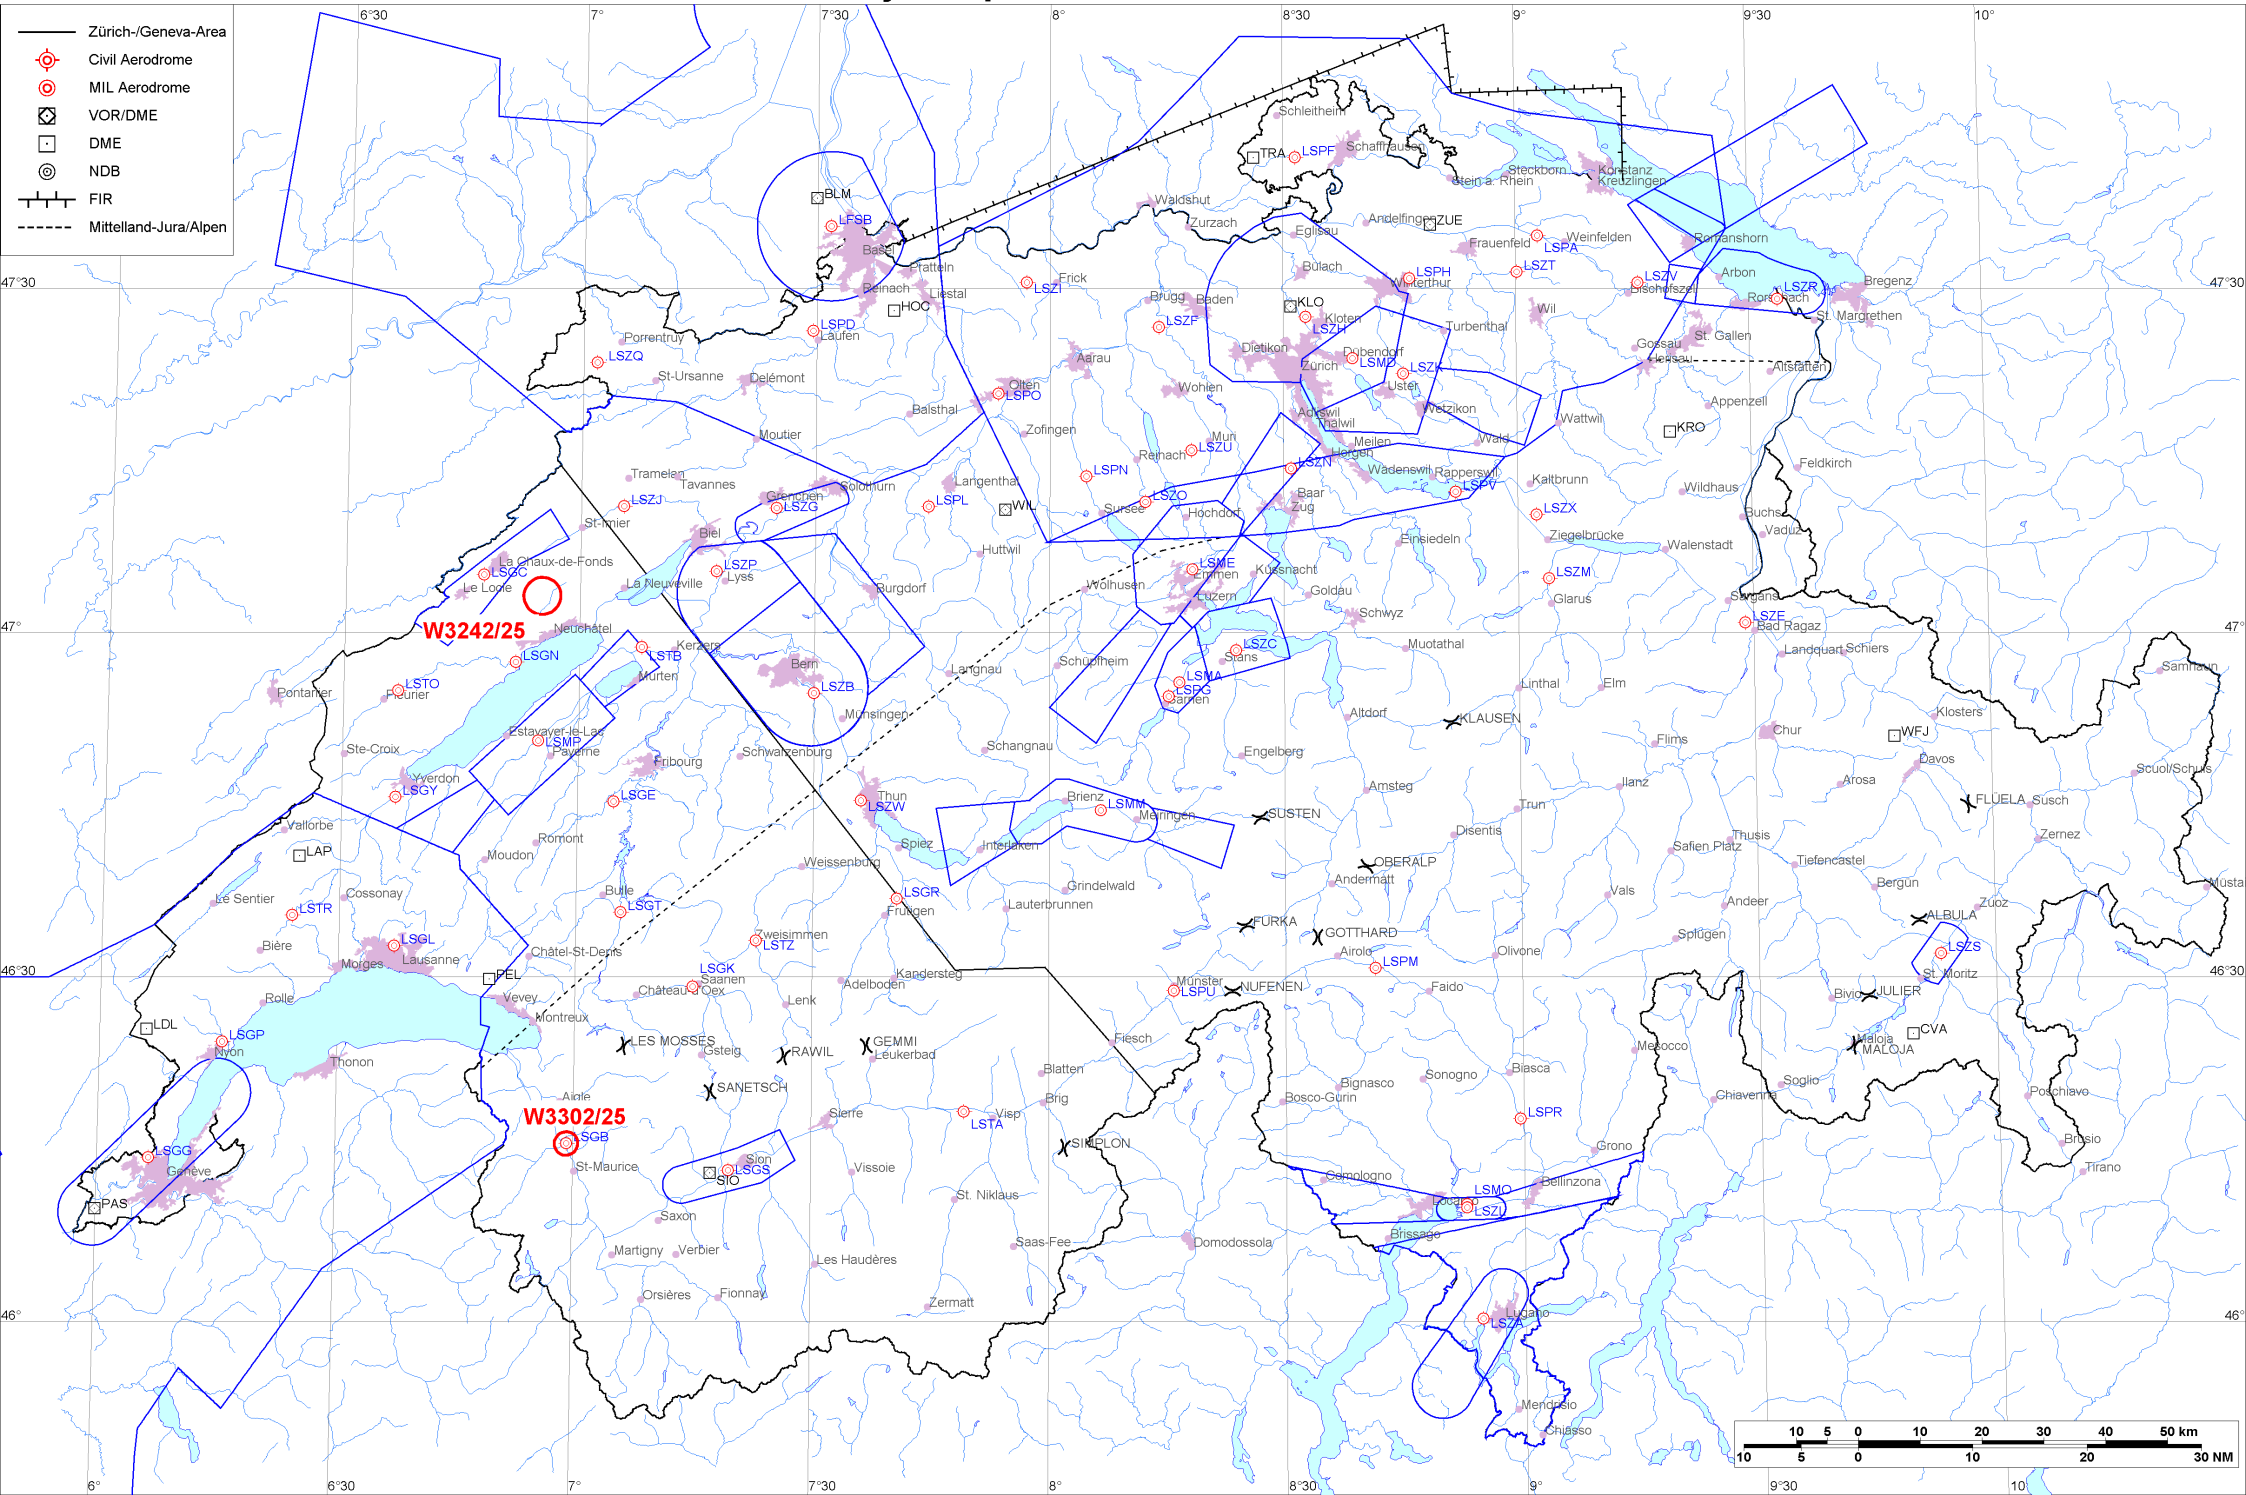

- Zürich-/Geneva-Area
- ⊕ Civil Aerodrome
- ⊙ MIL Aerodrome
- ⊠ VOR/DME
- DME
- ⊙ NDB
- FIR
- - - - - Mittelland-Jura/Alpen

Firings / AIP-Areas / Warnings:

Firing-Nr AIP-Area NOTAM-Nr	Validity UTC	Lower Limit (m/ft AMSL or FL)	Upper Limit (m/ft AMSL or FL)	Center Point	Covering Radius	NOTAM Item E
W3242/25	0830 - 1600	GND	FL095	470312N 0065508E	3.1KM / 1.7NM	MODEL ROCKET FRNG WILL TAKE PLACE 1.8KM ESE CERNIER, RADIUS 3KM (470312N0065508E RADIUS 1.7NM). FOR INFO CTC TEL +41 79 413 61 20.
W3302/25	0700 - 1000 1130 - 1600	GND	2300m / 7500ft	461529N 0065911E	1.9KM / 1.0NM	TEMPO D-AREA BEX ESTABLISHED, RADIUS 1.9KM (461529N0065911E RADIUS 1.0NM). DUE TO INTENSE AEROBATIC ACT.

Activities not shown on the DABS Chart Side:

NOTAM-Nr	Validity UTC	Lower Limit (m/ft AMSL or FL)	Upper Limit (m/ft AMSL or FL)	Center Point	Covering Radius	NOTAM Item E
None						

For detailed information regarding the DABS see AIP Switzerland GEN 3.1-5 or VFR GEN 1-0-4.