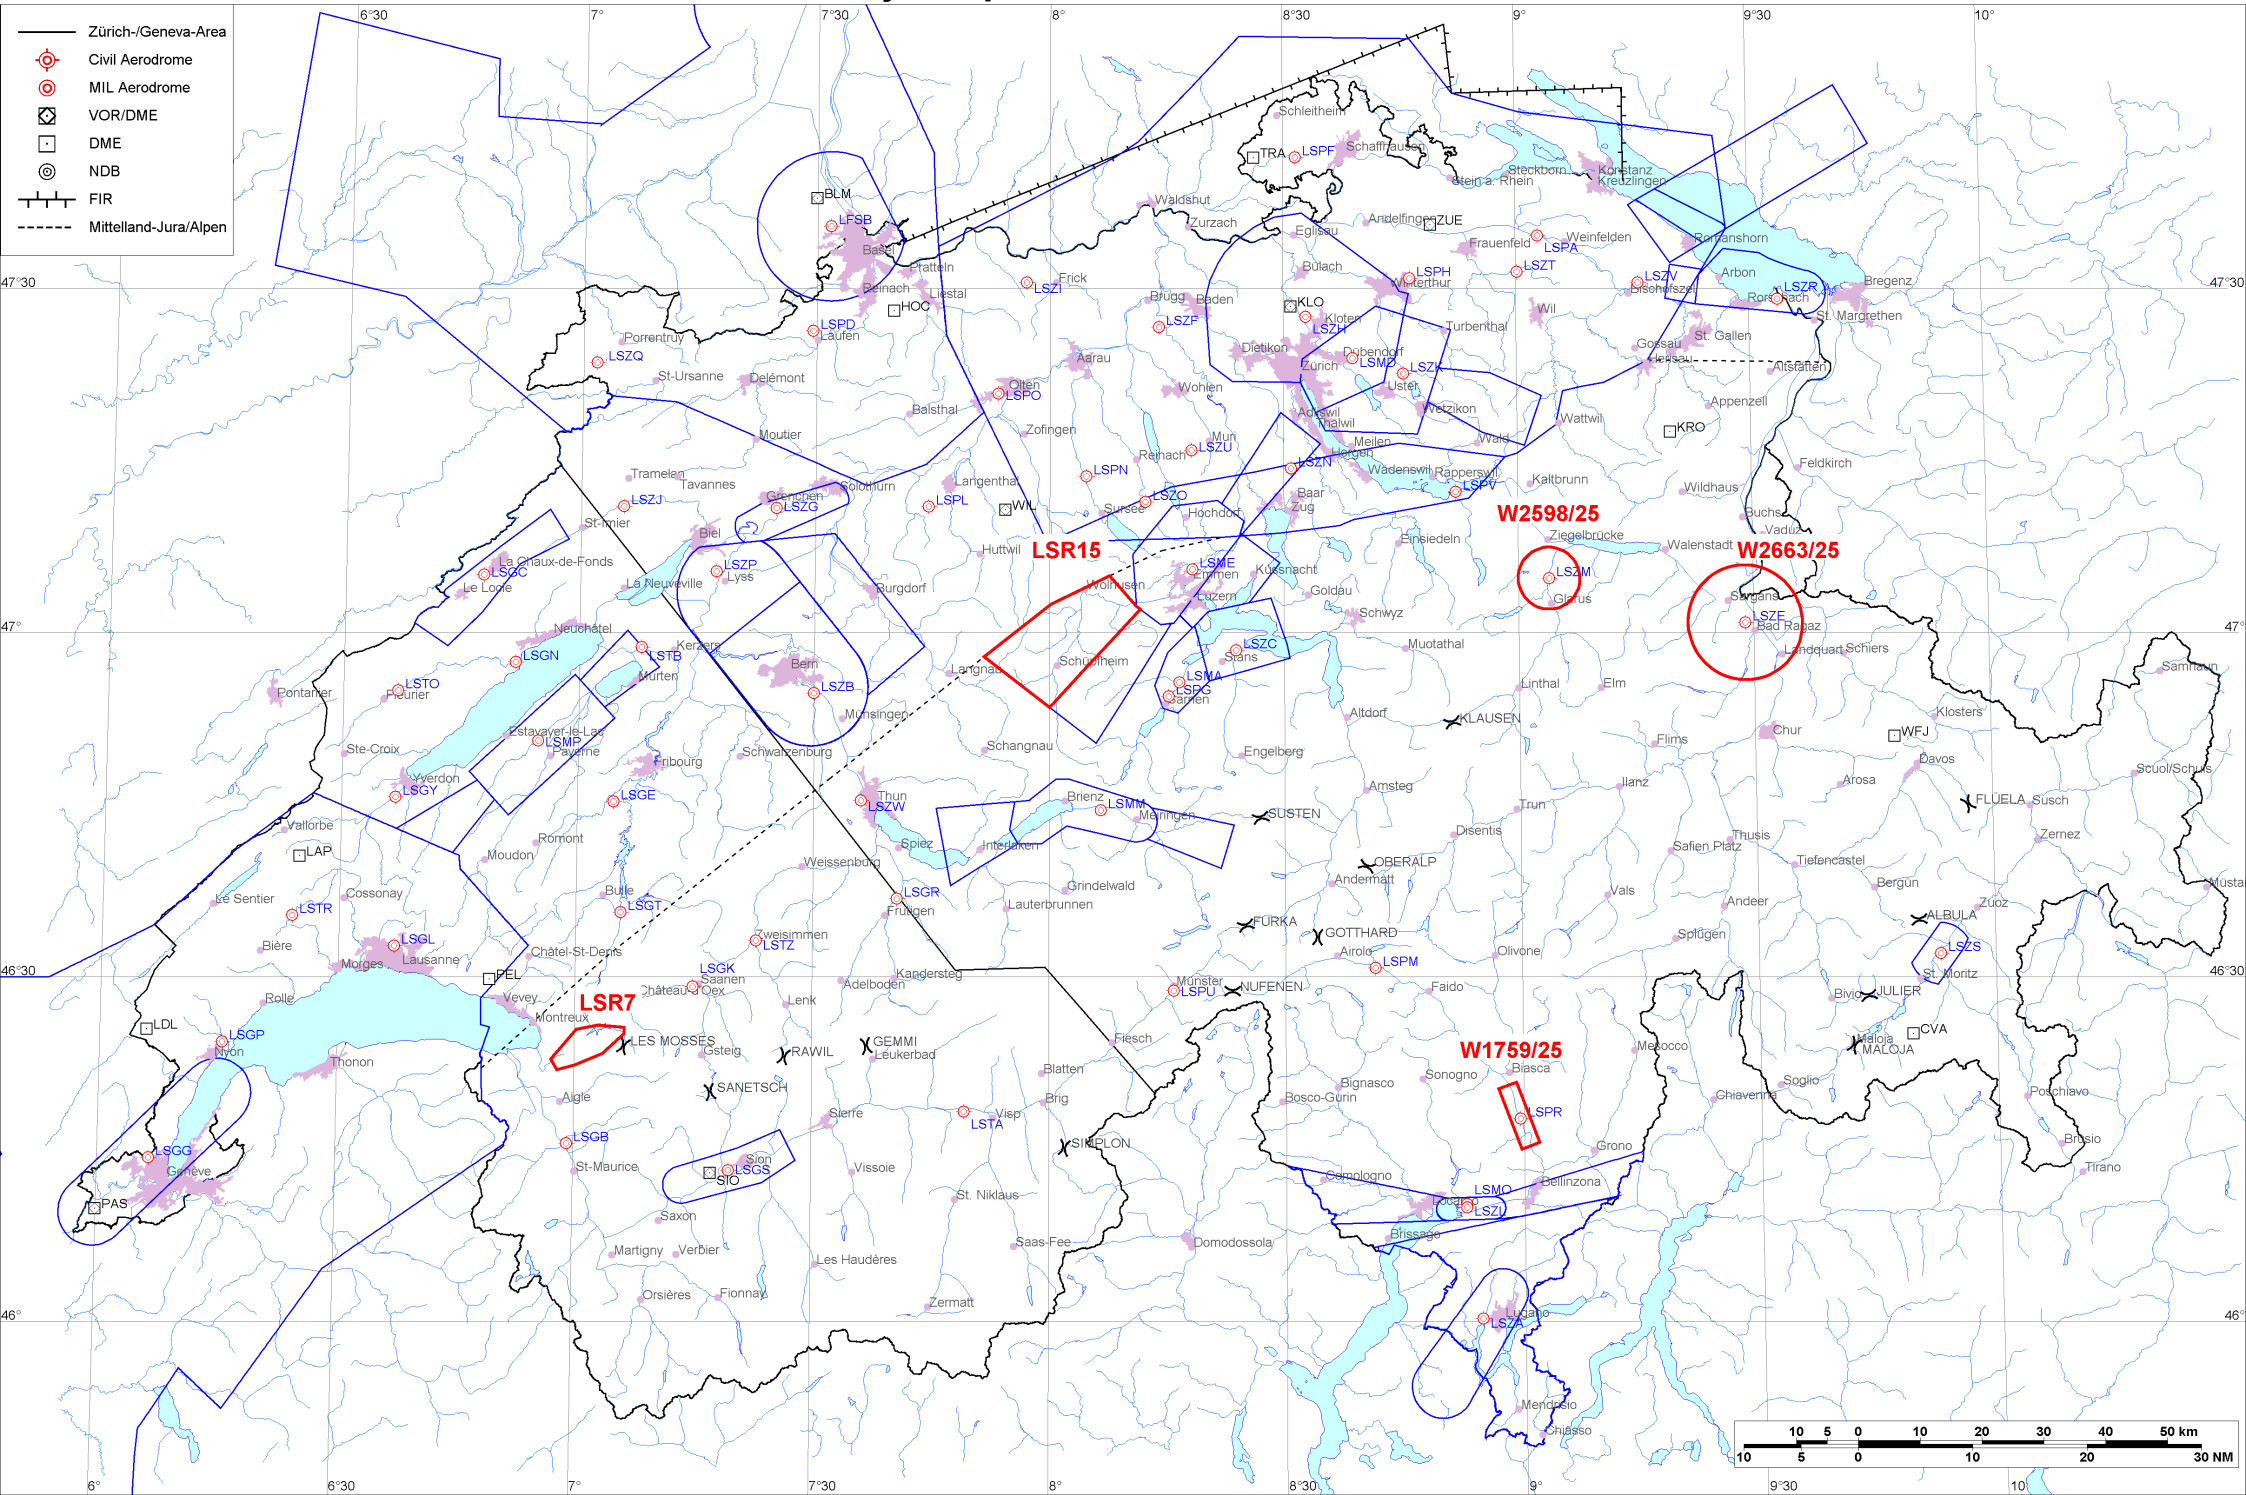

- Zürich-/Geneva-Area
- ⊕ Civil Aerodrome
- ⊙ MIL Aerodrome
- ⊠ VOR/DME
- DME
- ⊙ NDB
- FIR
- - - - - Mittelland-Jura/Alpen

Firings / AIP-Areas / Warnings:

Firing-Nr AIP-Area NOTAM-Nr	Validity UTC	Lower Limit (m/ft AMSL or FL)	Upper Limit (m/ft AMSL or FL)	Center Point	Covering Radius	NOTAM Item E
! LSR7 W2642/25	0530 - 1400	GND	4700m / 15500ft	462408N 0070145E	6.5KM / 3.5NM	R-AREA LSR7 HONGRIN ACT DUE TO FRNG.
LSR15 W2719/25	0700 - 1000 1200 - 1500	1700m / 5500ft	FL100	465958N 0080137E	13.3KM / 7.2NM	R-AREA LSR15 ENTLEBUCH ACT.
W1759/25	0600 - 1000 1115 - 1500	GND	1850m / 6000ft	461755N 0085923E	5.5KM / 3.0NM	TEMPO D-AREA LODRINO ESTABLISHED DUE TO INTENSE MIL PC7 TFC WI AREA 461500N0085940E 462015N0085650E 462050N0085905E 461535N0090155E 461500N0085940E (461755N0085923E RADIUS 3.0NM). INFO AVBL ON 119.625.
W2598/25	0745 - 0845	GND	2000m / 6500ft	470445N 0090354E	5.0KM / 2.7NM	ACT WITH PROP ACFT EXP DUE TO PJE ACT AT MOLLIS AD, RADIUS 5.0KM (470445N0090354E RADIUS 2.7NM).
W2663/25	0600 - 1815	GND	FL140	470054N 0092855E	9.3KM / 5.1NM	PJE WILL TAKE PLACE OVER BAD RAGAZ AD, RADIUS 9.3KM (470054N0092855E RADIUS 5.0NM).

Activities not shown on the DABS Chart Side:

NOTAM-Nr	Validity UTC	Lower Limit (m/ft AMSL or FL)	Upper Limit (m/ft AMSL or FL)	Center Point	Covering Radius	NOTAM Item E
W2610/25	0800 - 1200 1645 - 2359	GND	2250m / 7450ft	472641N 0083239E	1.2KM / 0.7NM	LASER DISPLAY WILL TAKE PLACE 2.3KM SSE LSZH AD, 472617N0083321E 282 - 338 DEG 2.0KM (472641N0083239E RADIUS 0.7NM). BEAMS ORIENTED APRX NW. NO EYE HAZARD. GLARE POSS.
W2667/25	0600 - 1600	GND	1700m / 5500ft	471420N 0083056E	5.0KM / 2.7NM	INTENSE GLIDER AEROBATICS ACT WILL TAKE PLACE HAUSEN AM ALBIS AD, RADIUS 5.0KM (471420N0083056E RADIUS 2.7NM).

For detailed information regarding the DABS see AIP Switzerland GEN 3.1-5 or VFR GEN 1-0-4.

! New or changed data regarding an earlier version of the DABS.