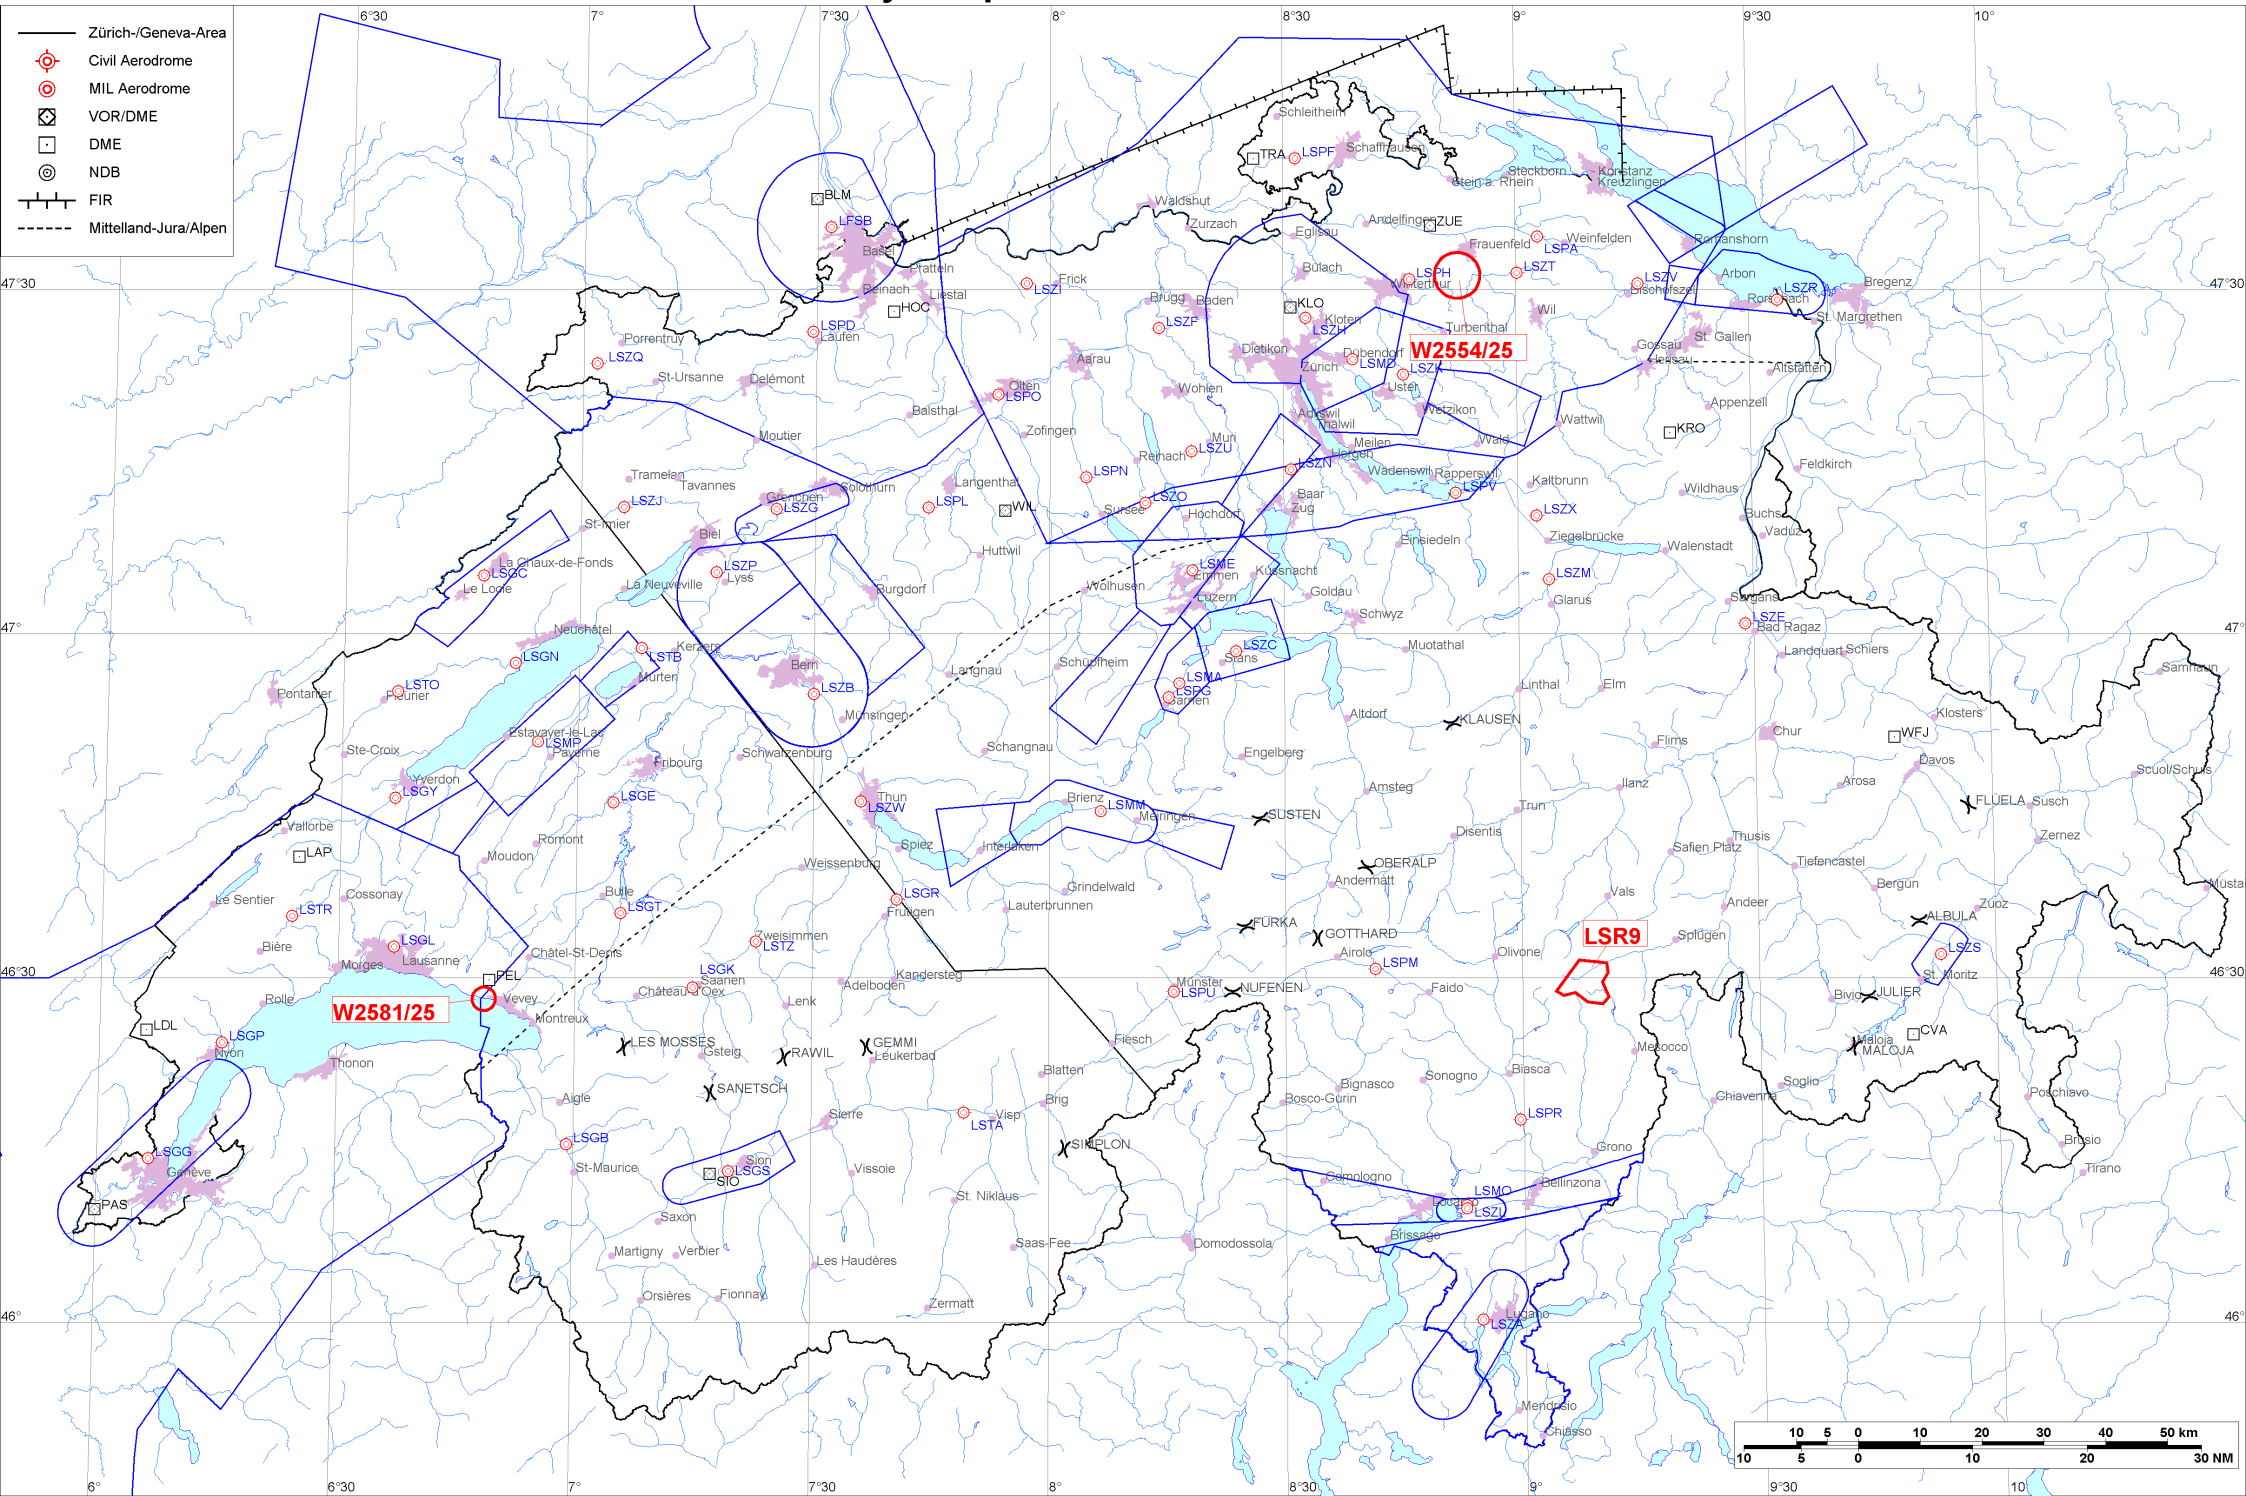

- Zürich-/Geneva-Area
- ⊙ Civil Aerodrome
- ⊙ MIL Aerodrome
- ⊠ VOR/DME
- DME
- ⊙ NDB
- FIR
- - - - - Mittelland-Jura/Alpen

Firings / AIP-Areas / Warnings:

Firing-Nr AIP-Area NOTAM-Nr	Validity UTC	Lower Limit (m/ft AMSL or FL)	Upper Limit (m/ft AMSL or FL)	Center Point	Covering Radius	NOTAM Item E
LSR9 W2566/25	0700 - 1500	GND	4700m / 15500ft	462943N 0090743E	4.8KM / 2.6NM	R-AREA LSR9 HINTERRHEIN ACT DUE TO FRNG.
W2554/25	1130 - 1700	GND	1350m / 4500ft	473113N 0085230E	3.8KM / 2.0NM	TEMPO D-AREA HAGENBUCH ESTABLISHED 5.0KM SSW FRAUENFELD RADIUS 3.7KM (473113N0085230E RADIUS 2.0NM). DUE TO FLY IN AND AIR DISPLAY. CROSSING TFC RECOMMENDED TO MONITOR AND BLIND TRANSMIT PSN, ALT AND RTE ON HAGENBUCH INFO 130.705. PRIORITY FOR SAR/HEL EMERG MEDICAL SER (HEMS) CTC TEL +41 71 508 03 65 OR FREQ 130.705 FOR COOR.
W2581/25	1200 - 1800	GND	1050m / 3500ft	462811N 0064831E	1.9KM / 1.1NM	TEMPO R-AREA ESTABLISHED 2.7KM WNW VEVEY, RADIUS 1.9KM (462811N0064831E RADIUS 1.1NM). DUE TO RECOVERY OF AIRCRAFT. ENTRY PROHIBITED FOR CIV ACFT EXC HEL EMERG MEDICAL SER (HEMS), SEARCH AND RESCUE (SAR), SUPPORT AND ESSENTIAL LOGISTIC FLIGHTS AS DEFINED BY FOCA.